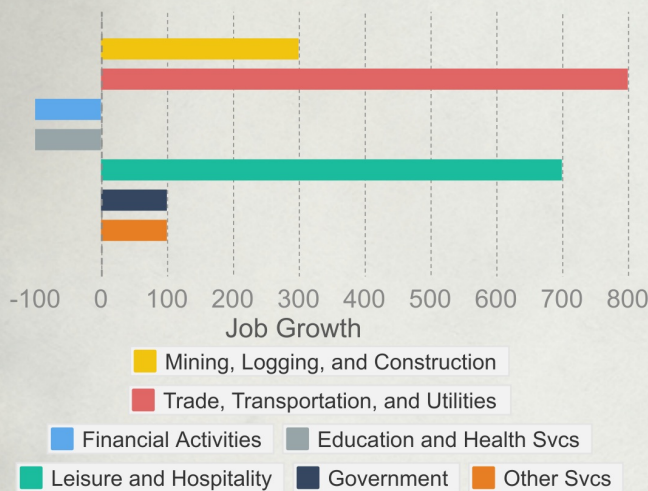

Unemployment 4.9%

Labor Force

Jobs

November Jobs Report

December 19, 2014

Laredo Metropolitan Statistical Area (MSA)

LAREDO RETAILERS STAFF-UP, UNEMPLOYMENT DROPS TO 4.9%

"The big news coming out of November is that the unemployment rate dropped to 4.9 percent even with more than 700 new entrants to the labor force," said Rogelio Trevino, Workforce Solutions South Texas Executive Director.

"Laredo businesses are continuing to grow at a healthy rate and are creating quality job opportunities for our residents at a faster rate than we're growing our labor force."

Annual Job Growth

Monthly Job Growth

Workforce Solutions for South Texas is a local organization that implements a system of services focused to increase our community's economic development - as a resource for employers to access workforce they are seeking, and training individuals to be successfully employed. Workforce Solutions for South Texas is an Equal Opportunity Employer.