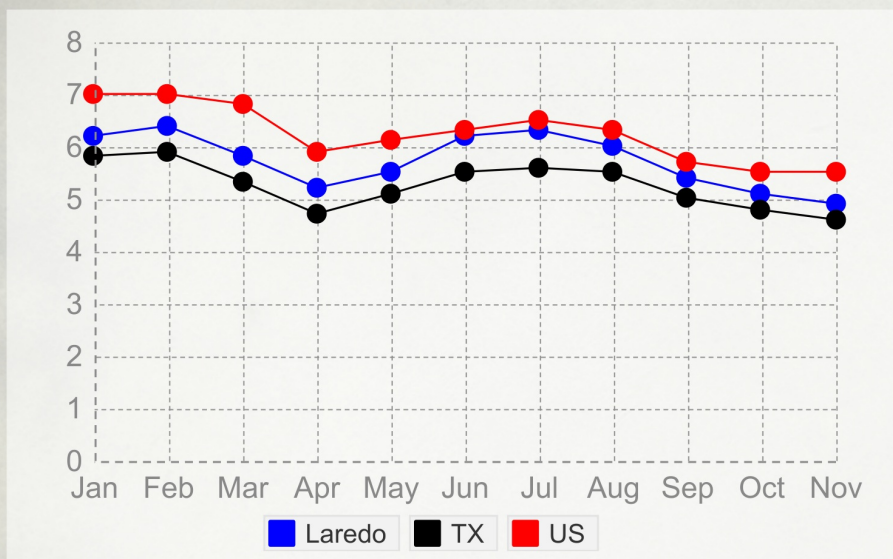

Unemployment 4.9%

Labor Force

Jobs

November Jobs Report

December 19, 2014

Laredo Metropolitan Statistical Area (MSA)

LAREDO RETAILERS STAFF-UP, UNEMPLOYMENT DROPS TO 4.9%

"The big news coming out of November is that the unemployment rate dropped to 4.9 percent even with more than 700 new entrants to the labor force," said Rogelio Trevino, Workforce Solutions South Texas Executive Director.

"Laredo businesses are continuing to grow at a healthy rate and are creating quality job opportunities for our residents at a faster rate than we're growing our labor force."

Annual Job Growth

Monthly Job Growth