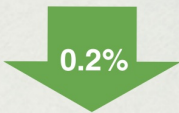

Unemployment 4.9%

Labor Force

Jobs

November Jobs Report

December 19, 2014

Laredo Metropolitan Statistical Area (MSA)

LAREDO RETAILERS STAFF-UP, UNEMPLOYMENT DROPS TO 4.9%

"The big news coming out of November is that the unemployment rate dropped to 4.9 percent even with more than 700 new entrants to the labor force," said Rogelio Trevino, Workforce Solutions South Texas Executive Director.

"Laredo businesses are continuing to grow at a healthy rate and are creating quality job opportunities for our residents at a faster rate than we're growing our labor force."

Annual Job Growth

Monthly Job Growth