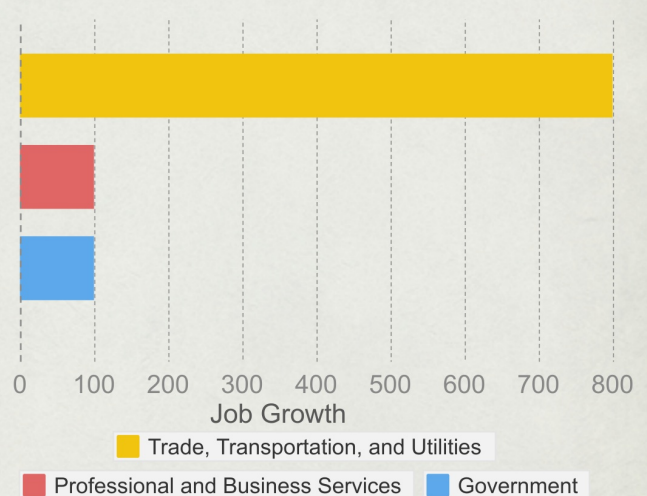

Unemployment 4.9%

Labor Force

Jobs

November Jobs Report

December 19, 2014

Laredo Metropolitan Statistical Area (MSA)

LAREDO RETAILERS STAFF-UP, UNEMPLOYMENT DROPS TO 4.9%

"The big news coming out of November is that the unemployment rate dropped to 4.9 percent even with more than 700 new entrants to the labor force," said Rogelio Trevino, Workforce Solutions South Texas Executive Director.

"Laredo businesses are continuing to grow at a healthy rate and are creating quality job opportunities for our residents at a faster rate than we're growing our labor force."

Annual Job Growth

Monthly Job Growth