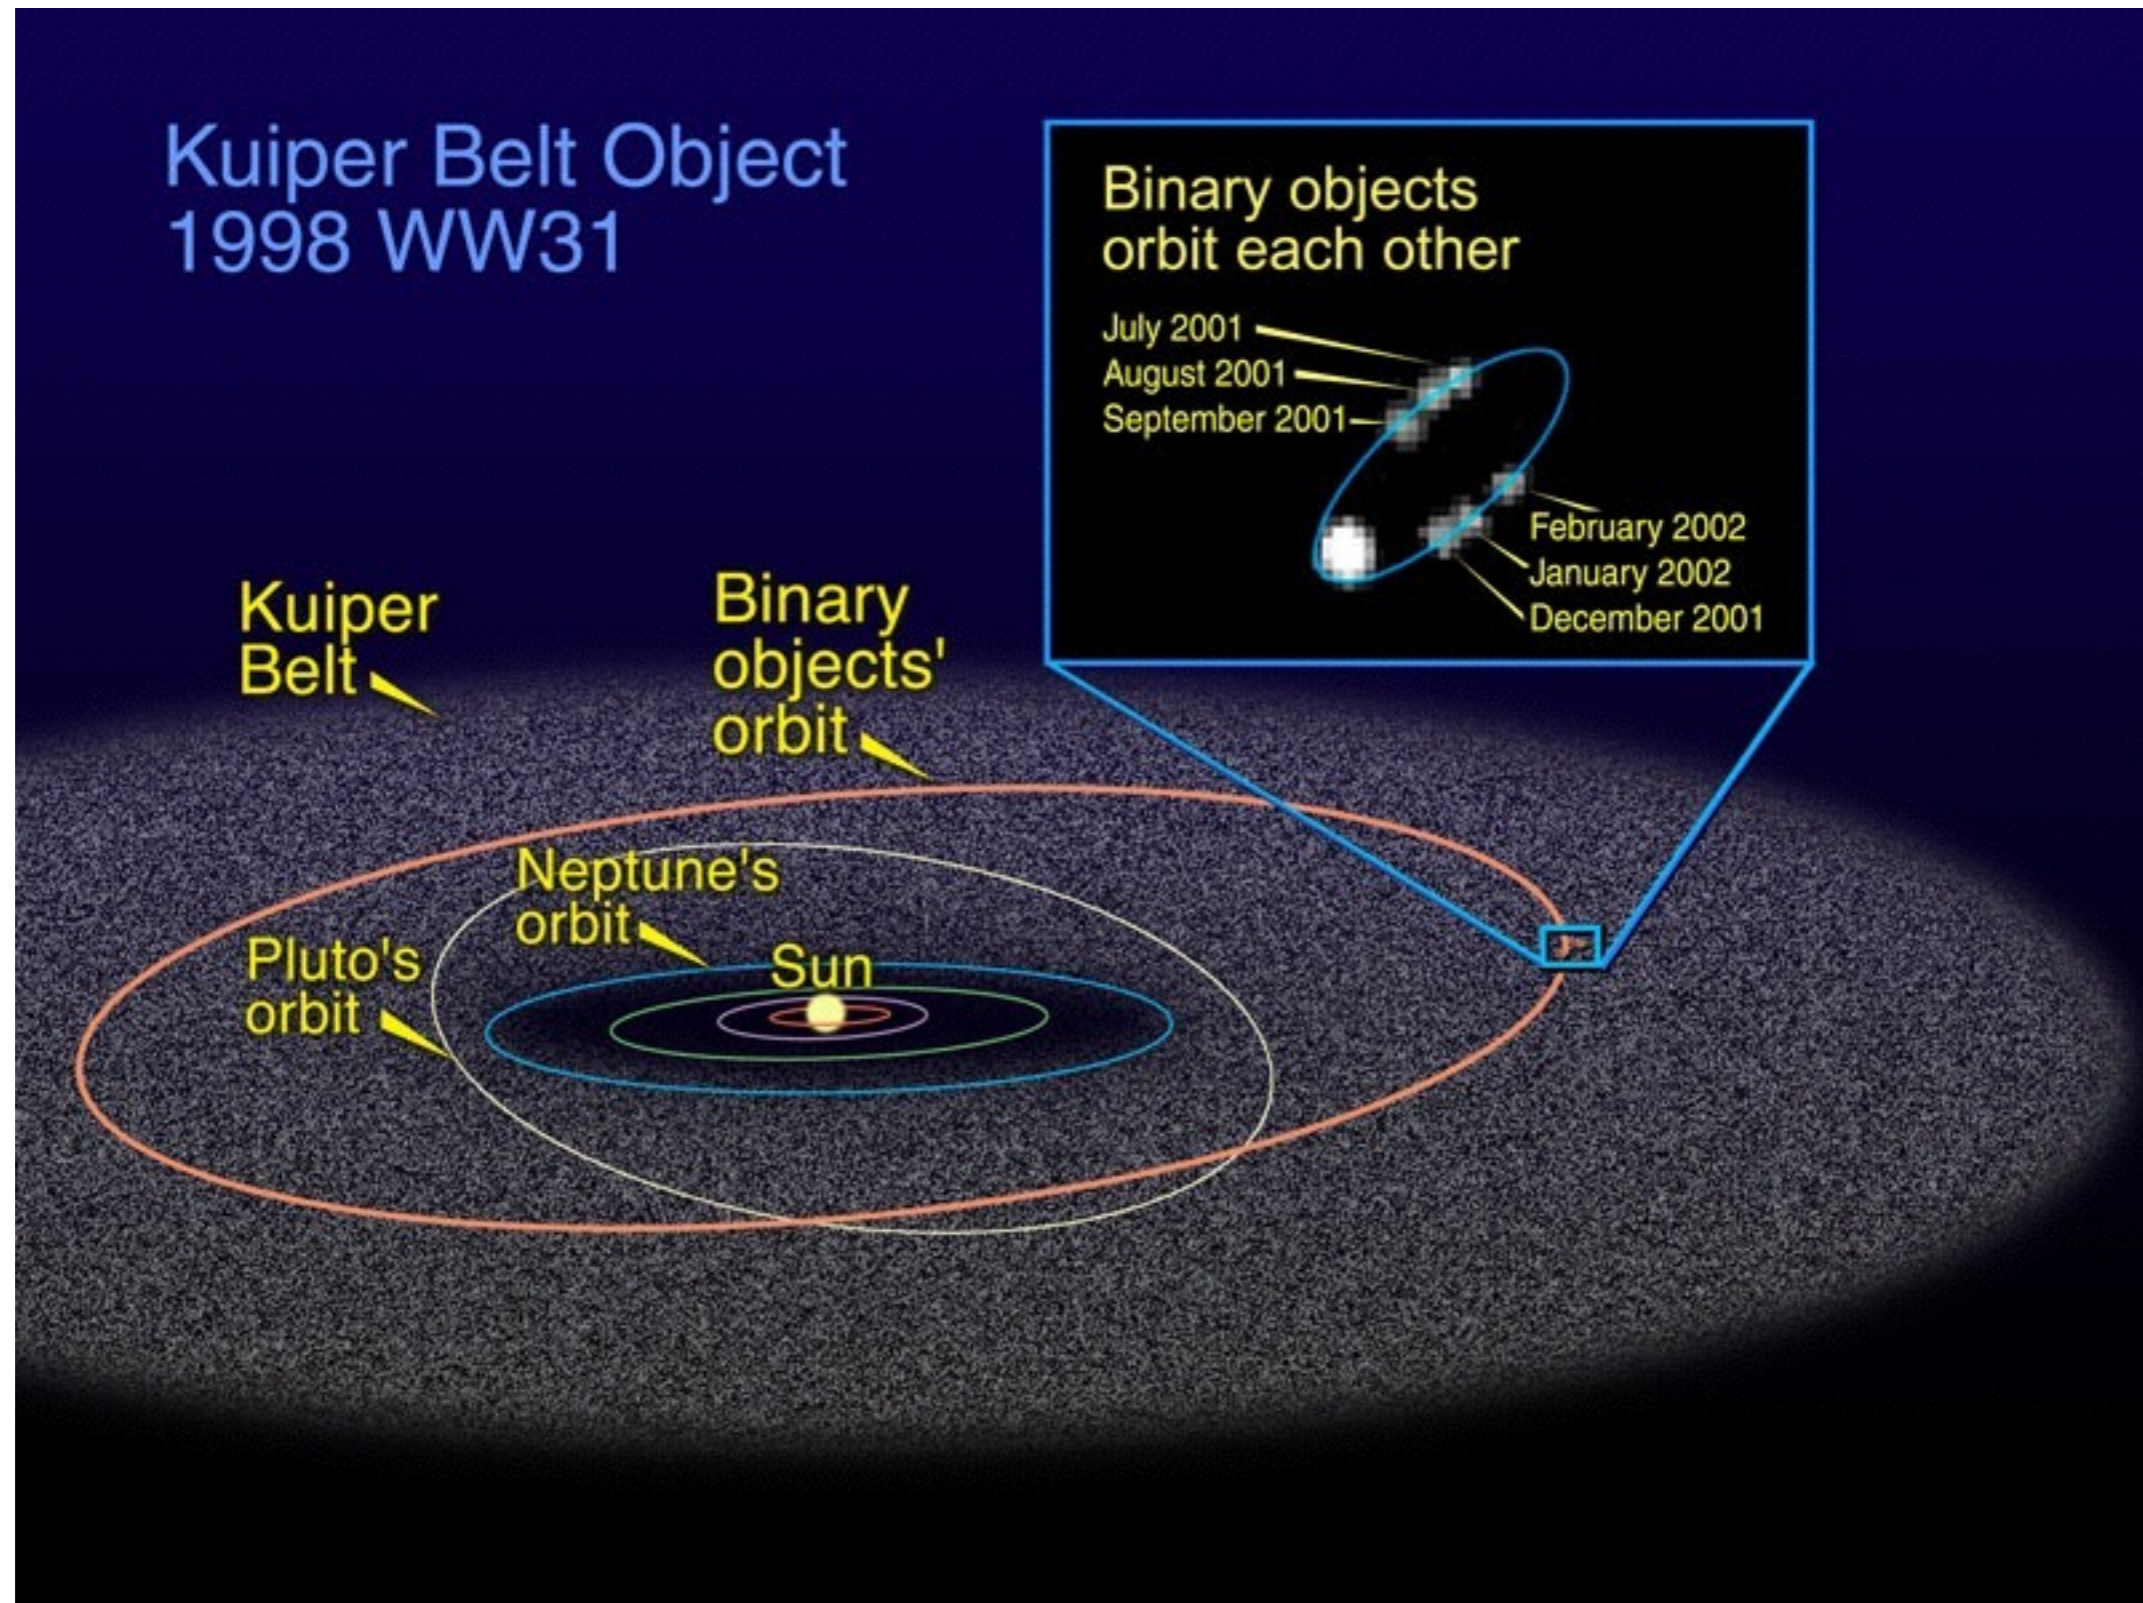

Planetary Geology

The Big Bang

The Birth of a Star

The Interior of Stars

The Sun - A Red Giant ?

Nucleosynthesis in Massive Stars

The Supernova of a Massive Star

The Shockwave from a Supernova

Solar Nebula Hypothesis

Protoplanetary Disk

'Sol' - Our Sun

The Planets (to scale)

Planetary Data

Planet	Symbol	AU*	Mean Distance from Sun		Period of Revolution
			Millions of Miles	Millions of Kilometers	
Mercury	☿	0.39	36	58	88 ^d
Venus	♀	0.72	67	108	225 ^d
Earth	♁	1.00	93	150	365.25 ^d
Mars	♂	1.52	142	228	687 ^d
Jupiter	♃	5.20	483	778	12 ^{yr}
Saturn	♄	9.54	886	1427	30 ^{yr}
Uranus	♅	19.18	1783	2870	84 ^{yr}
Neptune	♆	30.06	2794	4497	165 ^{yr}

Mars with Deimos and Phobos

The Gas Giant (Jovian) Planets

Jovian Interiors

The Jupiter 'System'

Saturn

Uranus with Rings

Small Solar System Bodies - the Asteroid Belt

Asteroid Gaspra

Dwarf Planet Ceres

Ceres is Differentiated

Meteors vs Meteorites

Kuiper Belt

Pluto

Dwarf Planets

The Oort Cloud

Comets