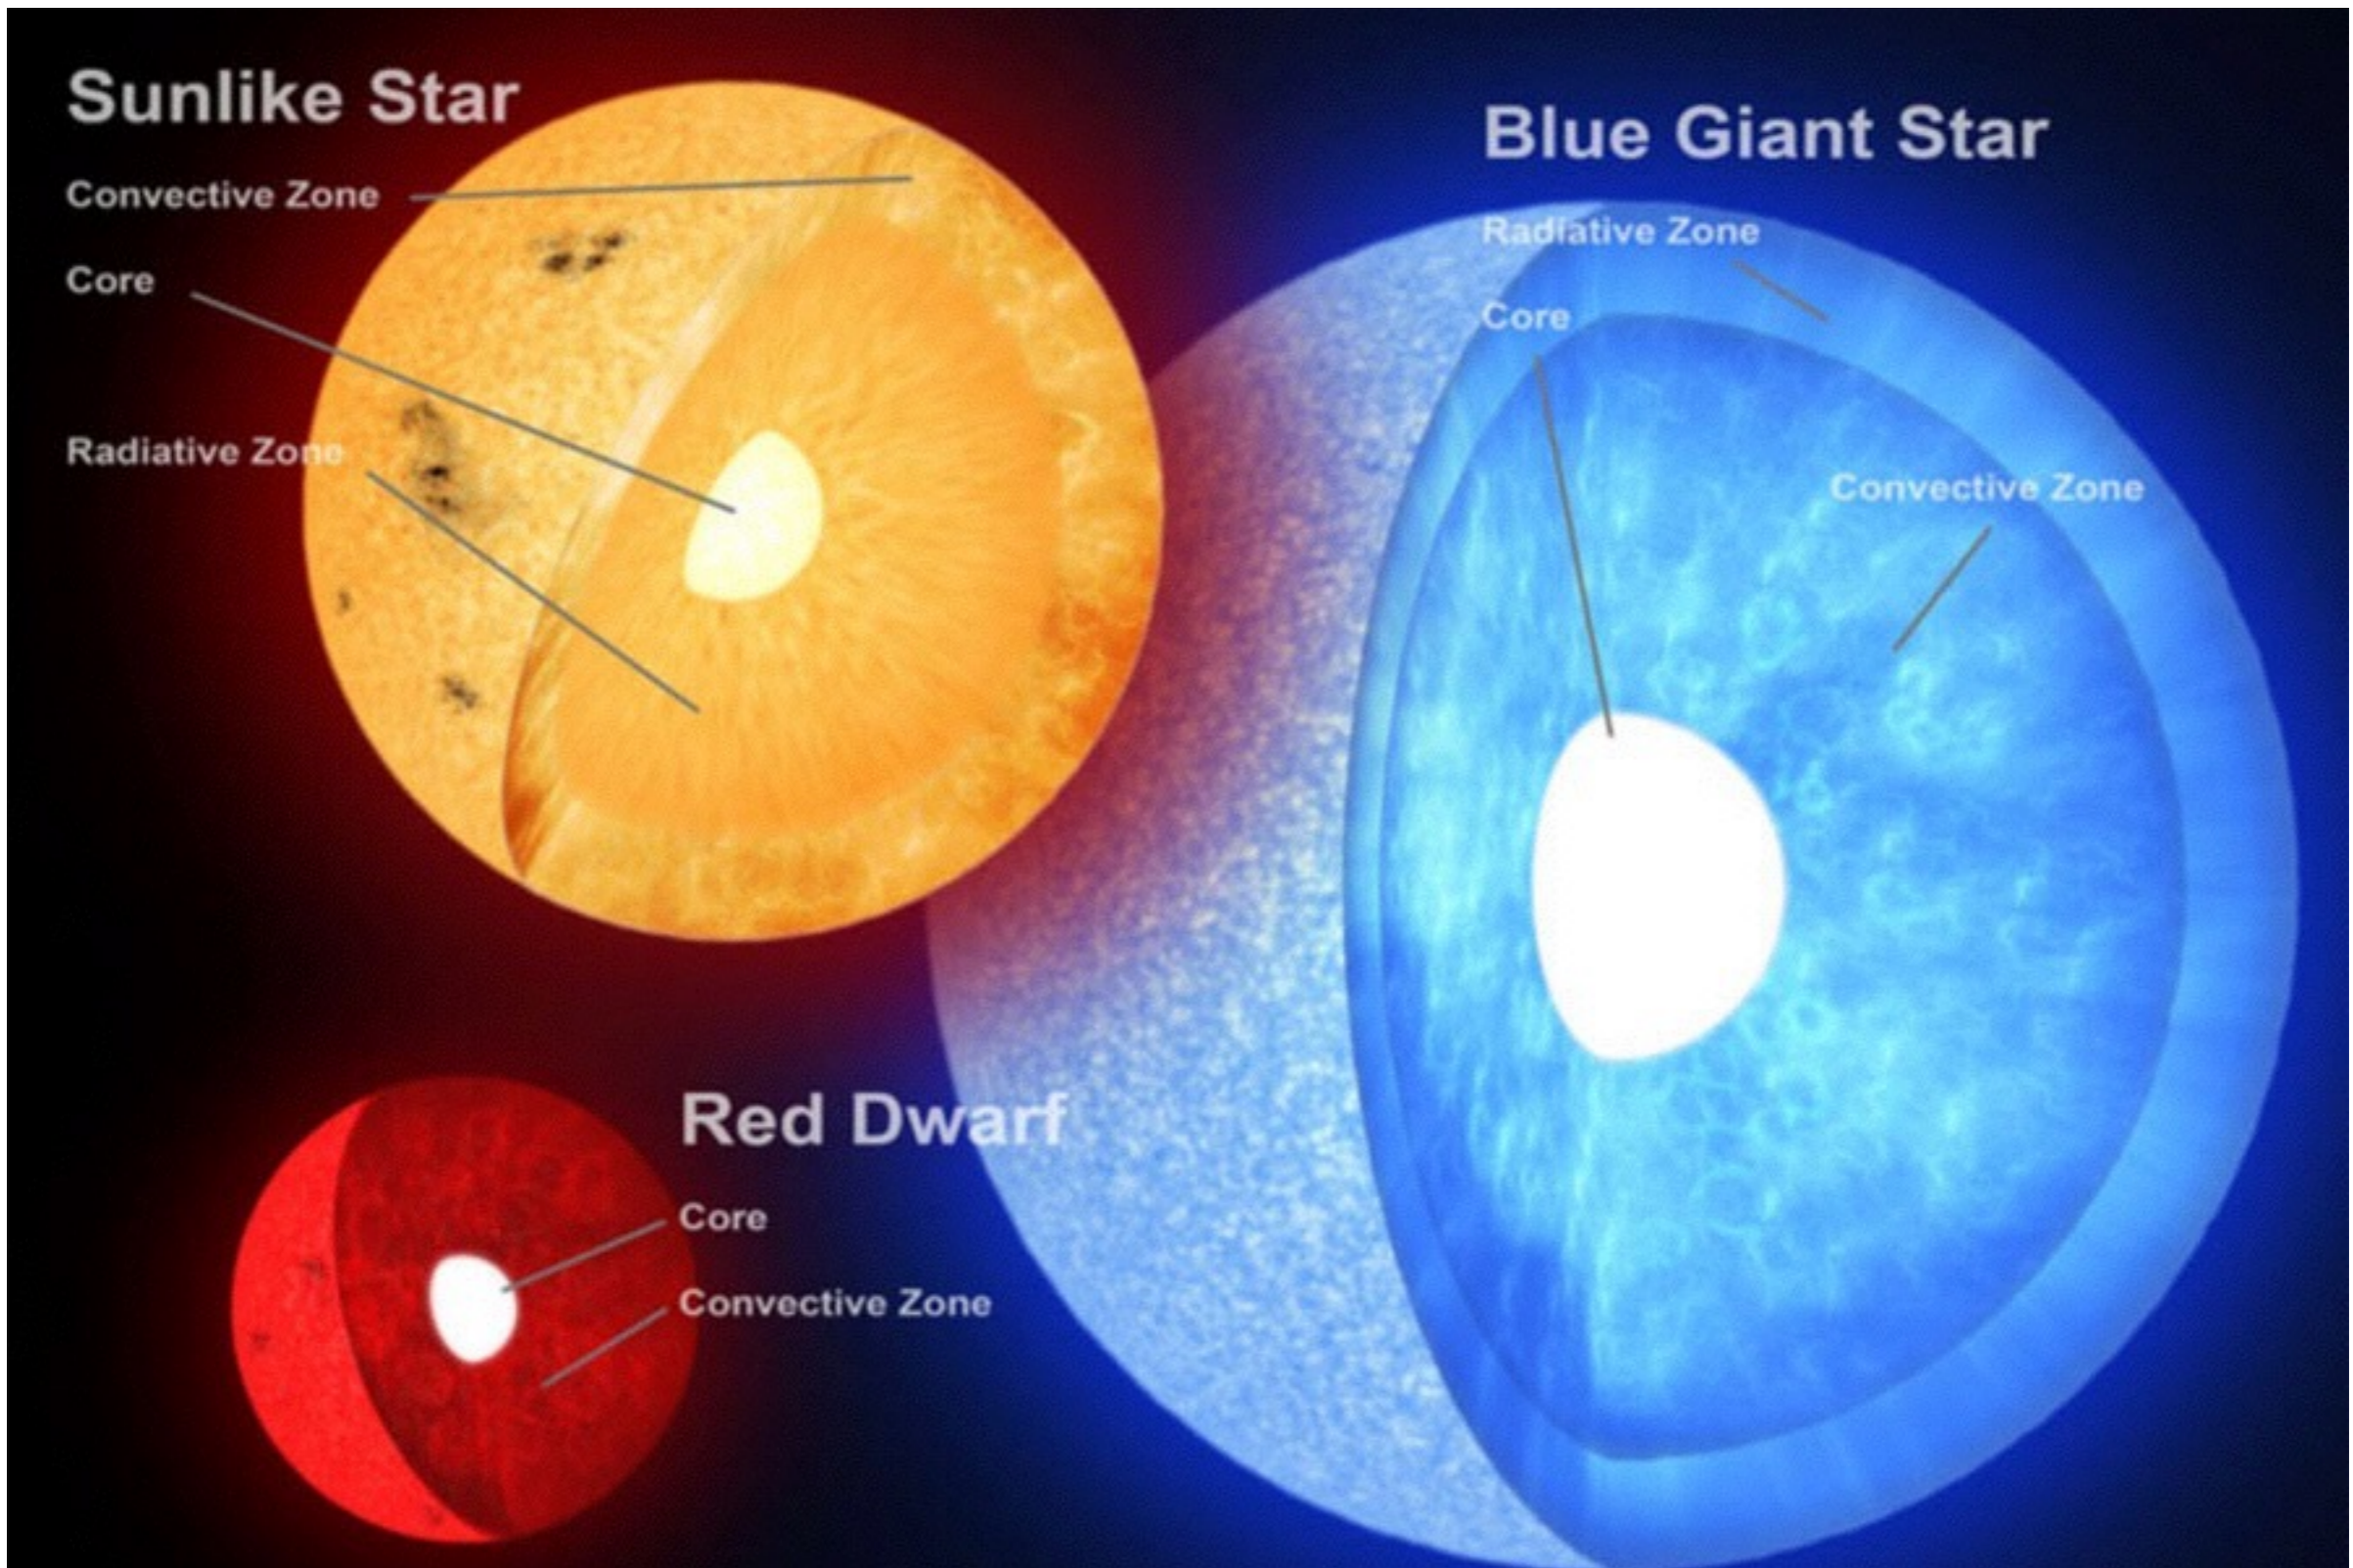

Planetary Geology

The Big Bang

The Birth of a Star

The Interior of Stars

The Sun - A Red Giant ?

Nucleosynthesis in Massive Stars

The Supernova of a Massive Star

The Shockwave from a Supernova

Solar Nebula Hypothesis

Protoplanetary Disk

'Sol' - Our Sun

The Planets (to scale)

Planetary Data

Planet	Symbol	AU*	Mean Distance from Sun		Period of Revolution
			Millions of Miles	Millions of Kilometers	
Mercury	☿	0.39	36	58	88 ^d
Venus	♀	0.72	67	108	225 ^d
Earth	♁	1.00	93	150	365.25 ^d
Mars	♂	1.52	142	228	687 ^d
Jupiter	♃	5.20	483	778	12 ^{yr}
Saturn	♄	9.54	886	1427	30 ^{yr}
Uranus	♅	19.18	1783	2870	84 ^{yr}
Neptune	♆	30.06	2794	4497	165 ^{yr}

AU = astronomical unit, Earth's mean distance from the Sun.

The Terrestrial Planets

Terrestrial Planet Interiors

Mercury

Venus (visible and radar images)

Earth - The Big Blue Ball

Earth - Moon System

The Moon

Dwarf Planet Ceres

Ceres is Differentiated

Meteors vs Meteorites

Kuiper Belt

Pluto

Dwarf Planets

The Oort Cloud

Comets