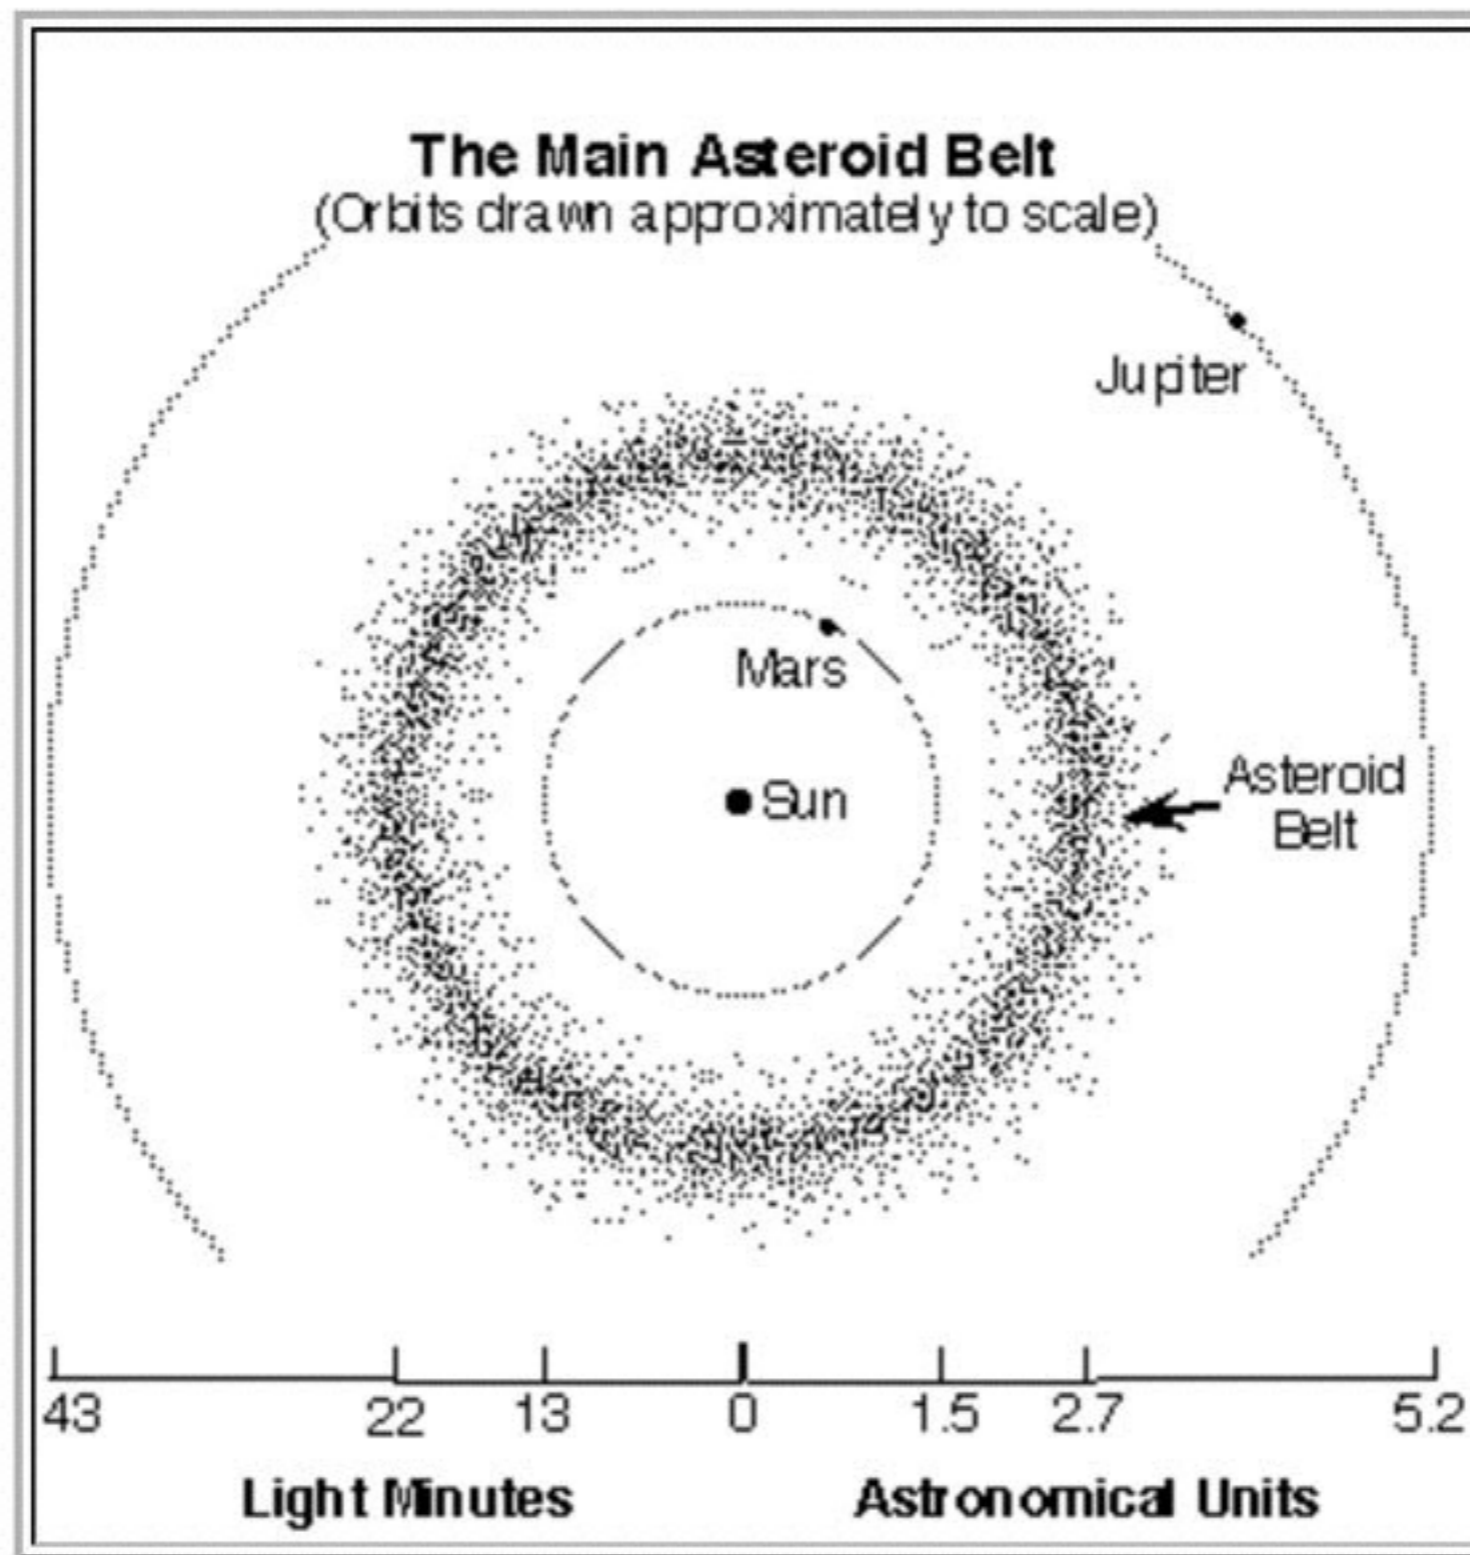

Small Solar System Bodies - the Asteroid Belt