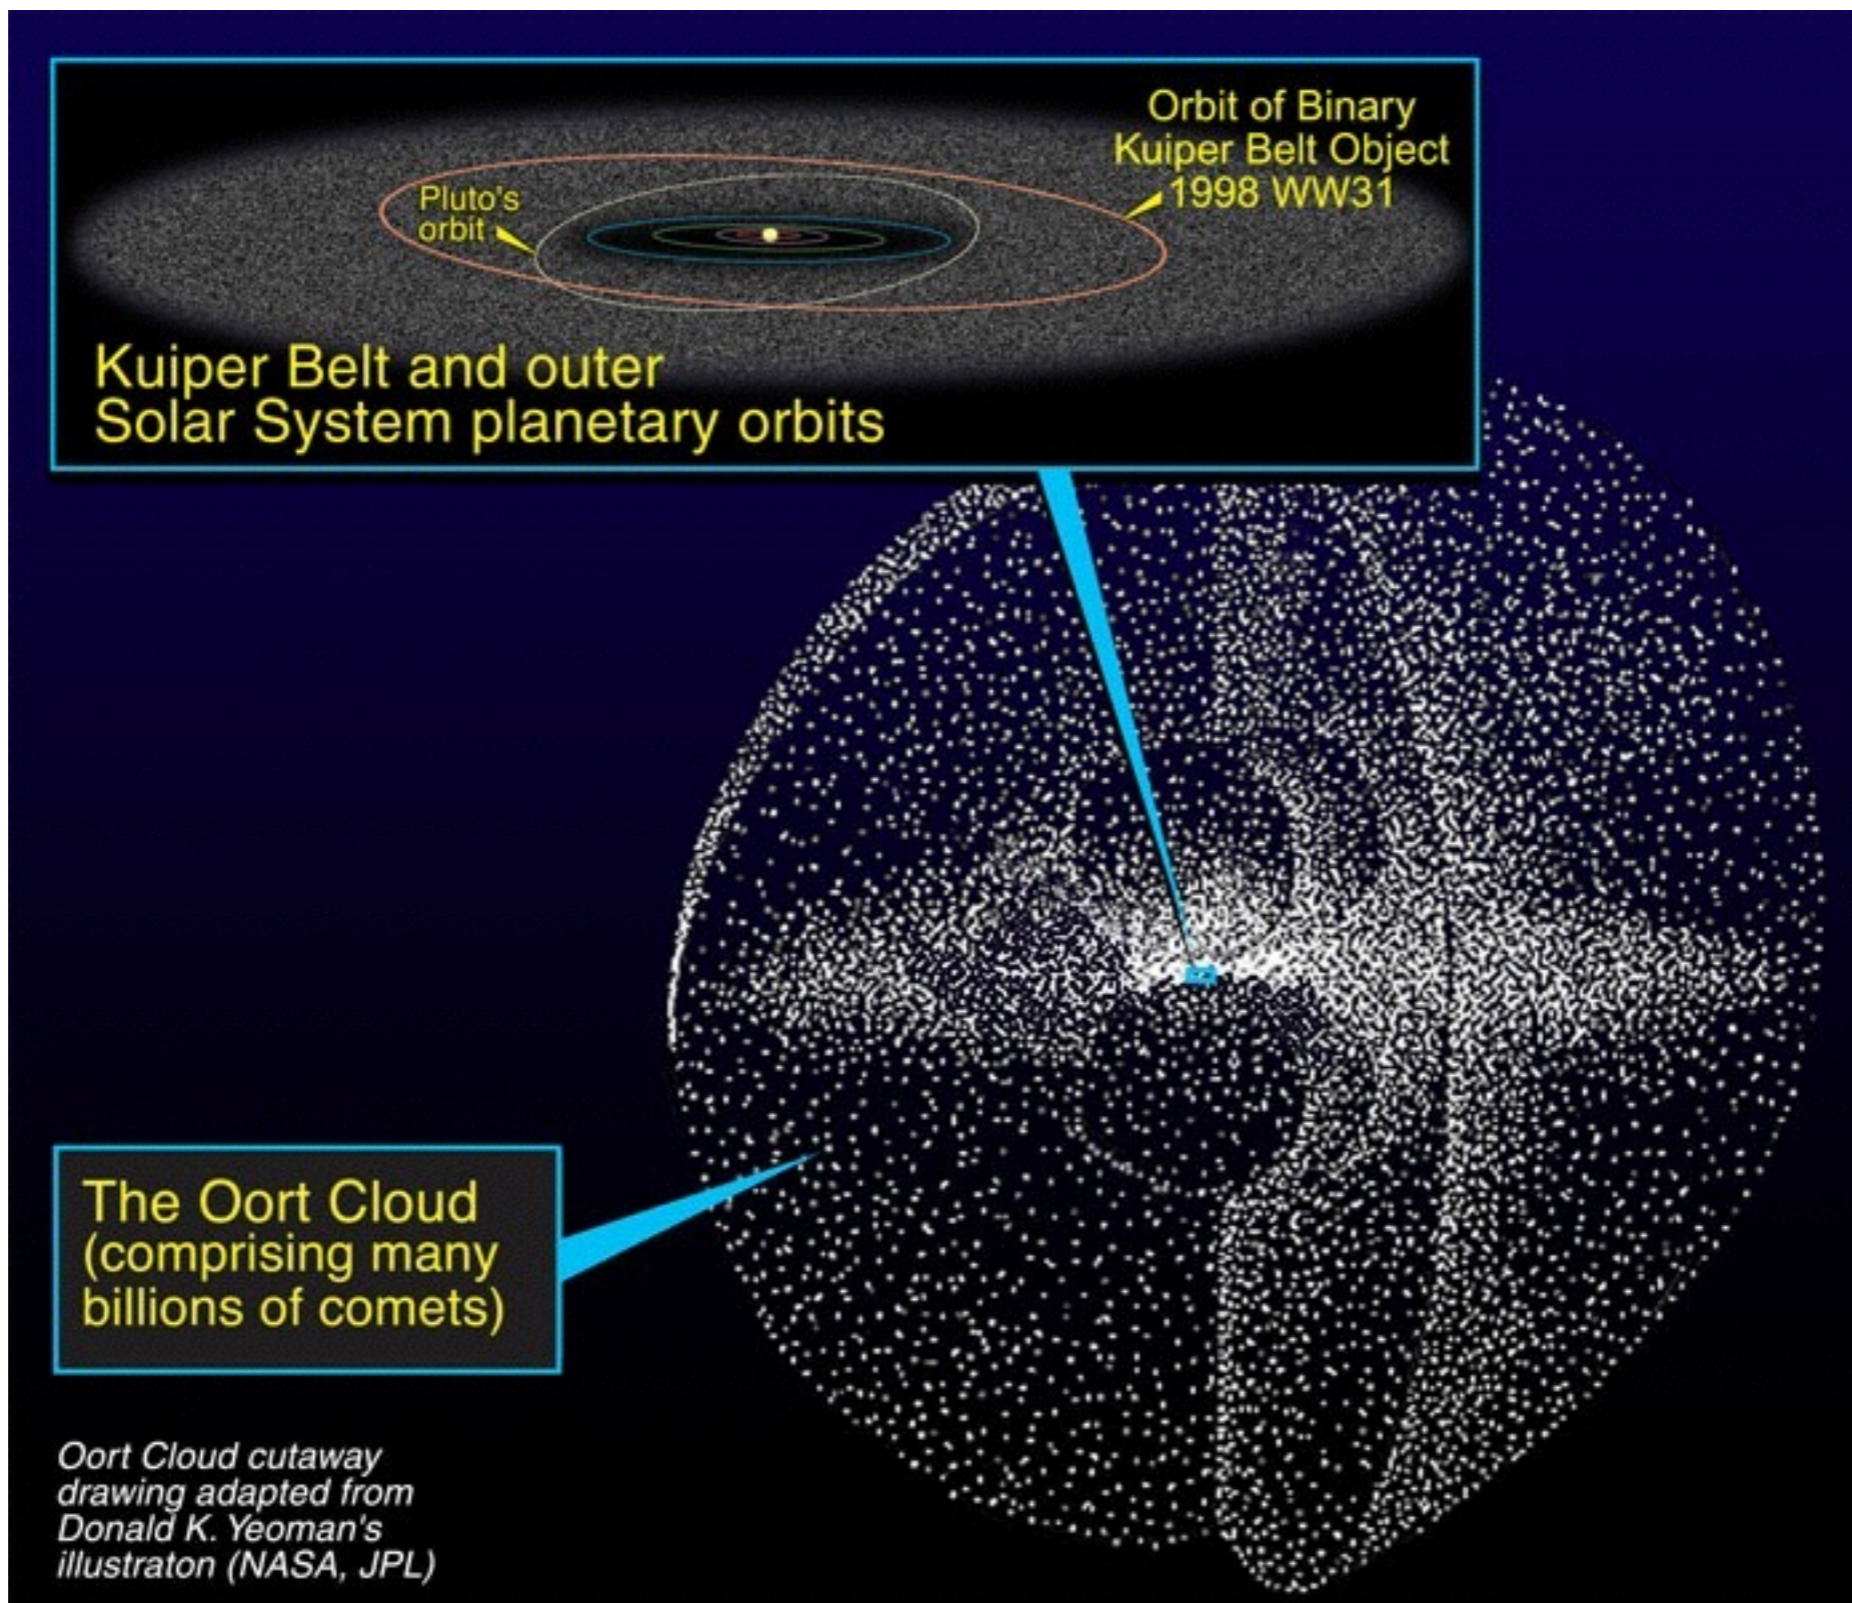

Planetary Geology

The Big Bang

The Birth of a Star

The Interior of Stars

The Sun - A Red Giant ?

Nucleosynthesis in Massive Stars

The Supernova of a Massive Star

The Shockwave from a Supernova

Solar Nebula Hypothesis

Protoplanetary Disk

'Sol' - Our Sun

The Planets (to scale)

Planetary Data

Planet	Symbol	AU*	Mean Distance from Sun		Period of Revolution
			Millions of Miles	Millions of Kilometers	
Mercury	☿	0.39	36	58	88 ^d
Venus	♀	0.72	67	108	225 ^d
Earth	♁	1.00	93	150	365.25 ^d
Mars	♂	1.52	142	228	687 ^d
Jupiter	♃	5.20	483	778	12 ^{yr}
Saturn	♄	9.54	886	1427	30 ^{yr}
Uranus	♅	19.18	1783	2870	84 ^{yr}
Neptune	♆	30.06	2794	4497	165 ^{yr}

Mars with Deimos and Phobos

The Gas Giant (Jovian) Planets

Jovian Interiors

The Jupiter 'System'

Saturn

Uranus with Rings

Small Solar System Bodies - the Asteroid Belt

Asteroid Gaspra

Dwarf Planet Ceres

Ceres is Differentiated

Meteors vs Meteorites

Kuiper Belt

Pluto

Dwarf Planets

The Oort Cloud

Comets