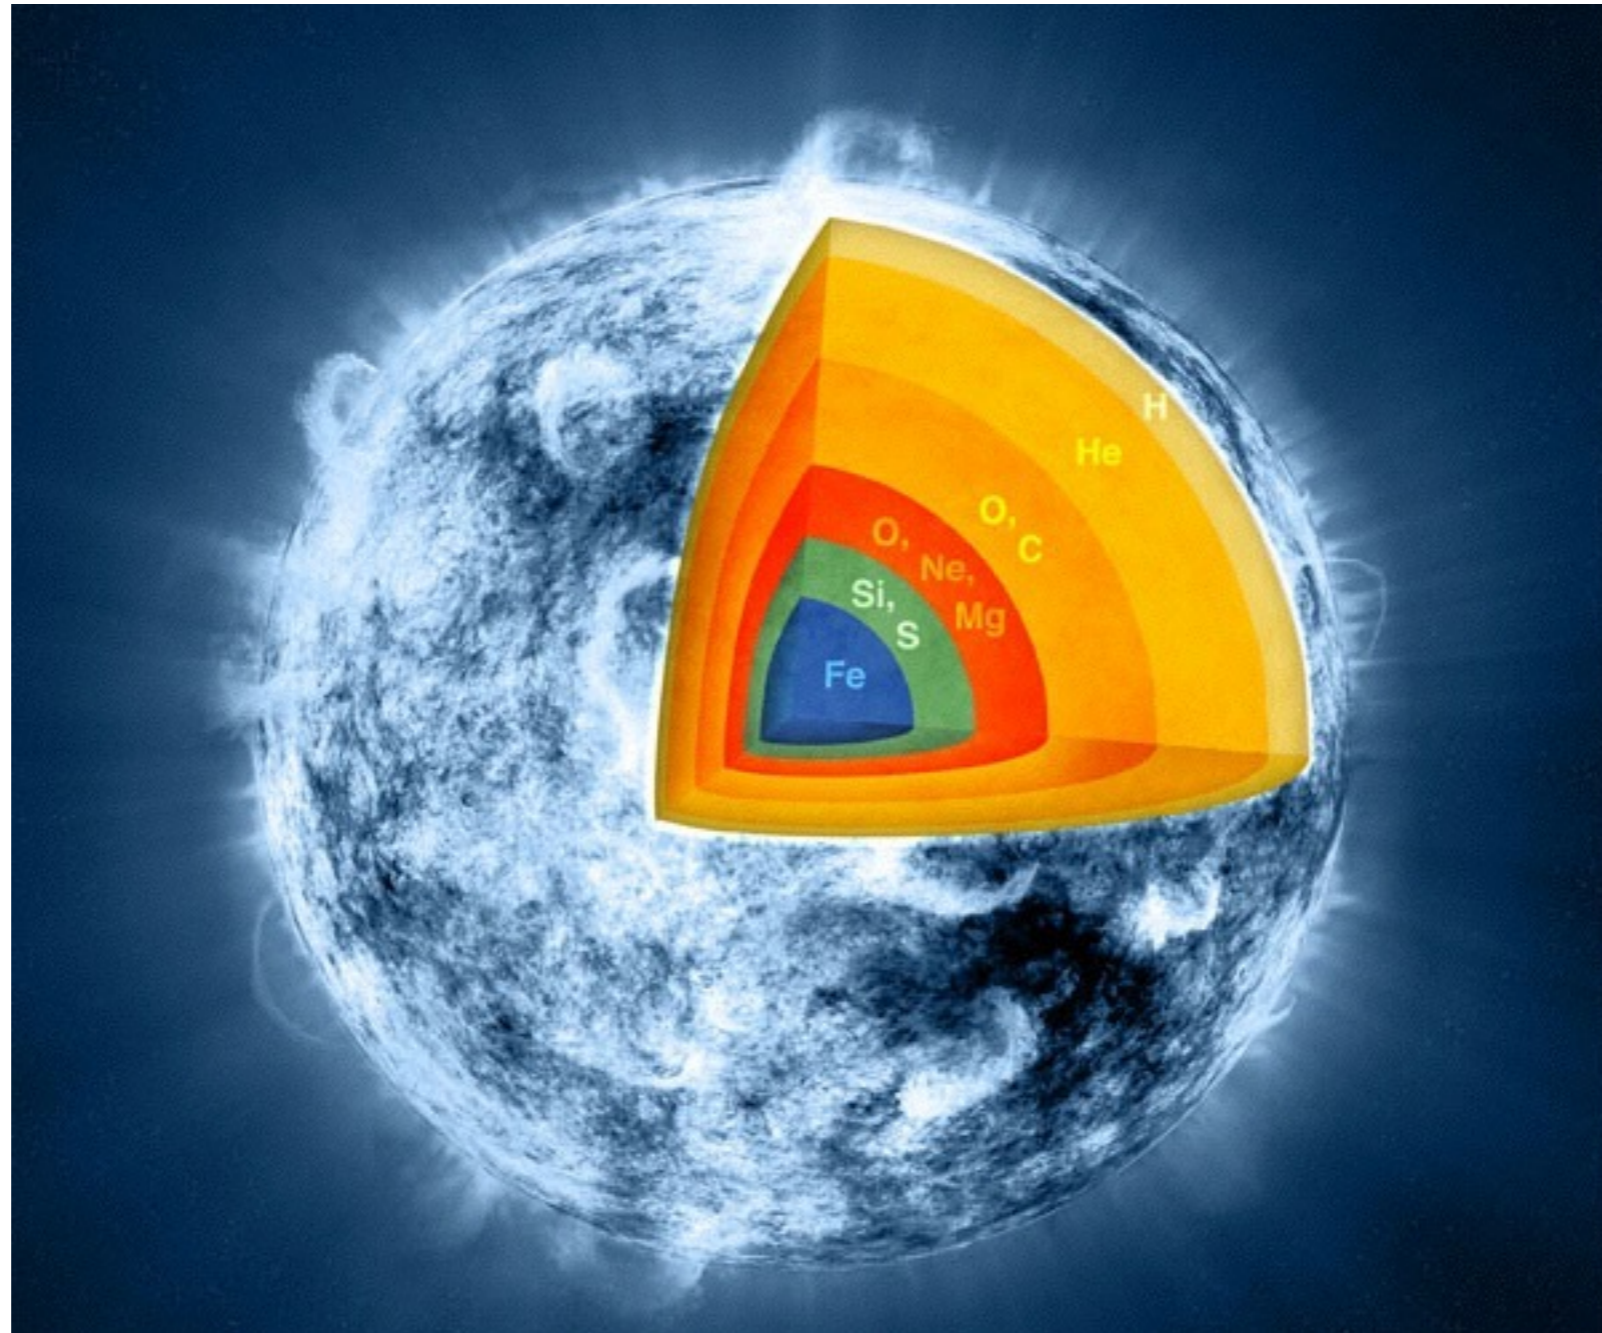

Planetary Geology

The Big Bang

The Birth of a Star

The Interior of Stars

The Sun - A Red Giant ?

Nucleosynthesis in Massive Stars

The Supernova of a Massive Star

The Shockwave from a Supernova

Solar Nebula Hypothesis

Protoplanetary Disk

'Sol' - Our Sun

The Planets (to scale)

Planetary Data

Planet	Symbol	AU*	Mean Distance from Sun		Period of Revolution
			Millions of Miles	Millions of Kilometers	
Mercury	☿	0.39	36	58	88 ^d
Venus	♀	0.72	67	108	225 ^d
Earth	♁	1.00	93	150	365.25 ^d
Mars	♂	1.52	142	228	687 ^d
Jupiter	♃	5.20	483	778	12 ^{yr}
Saturn	♄	9.54	886	1427	30 ^{yr}
Uranus	♅	19.18	1783	2870	84 ^{yr}
Neptune	♆	30.06	2794	4497	165 ^{yr}

AU = astronomical unit, Earth's mean distance from the Sun.

The Terrestrial Planets

Terrestrial Planet Interiors

Mercury

Venus (visible and radar images)

Earth - The Big Blue Ball

Earth - Moon System

The Moon

Dwarf Planet Ceres

Ceres is Differentiated

Meteors vs Meteorites

Kuiper Belt

Pluto

Dwarf Planets

The Oort Cloud

Comets