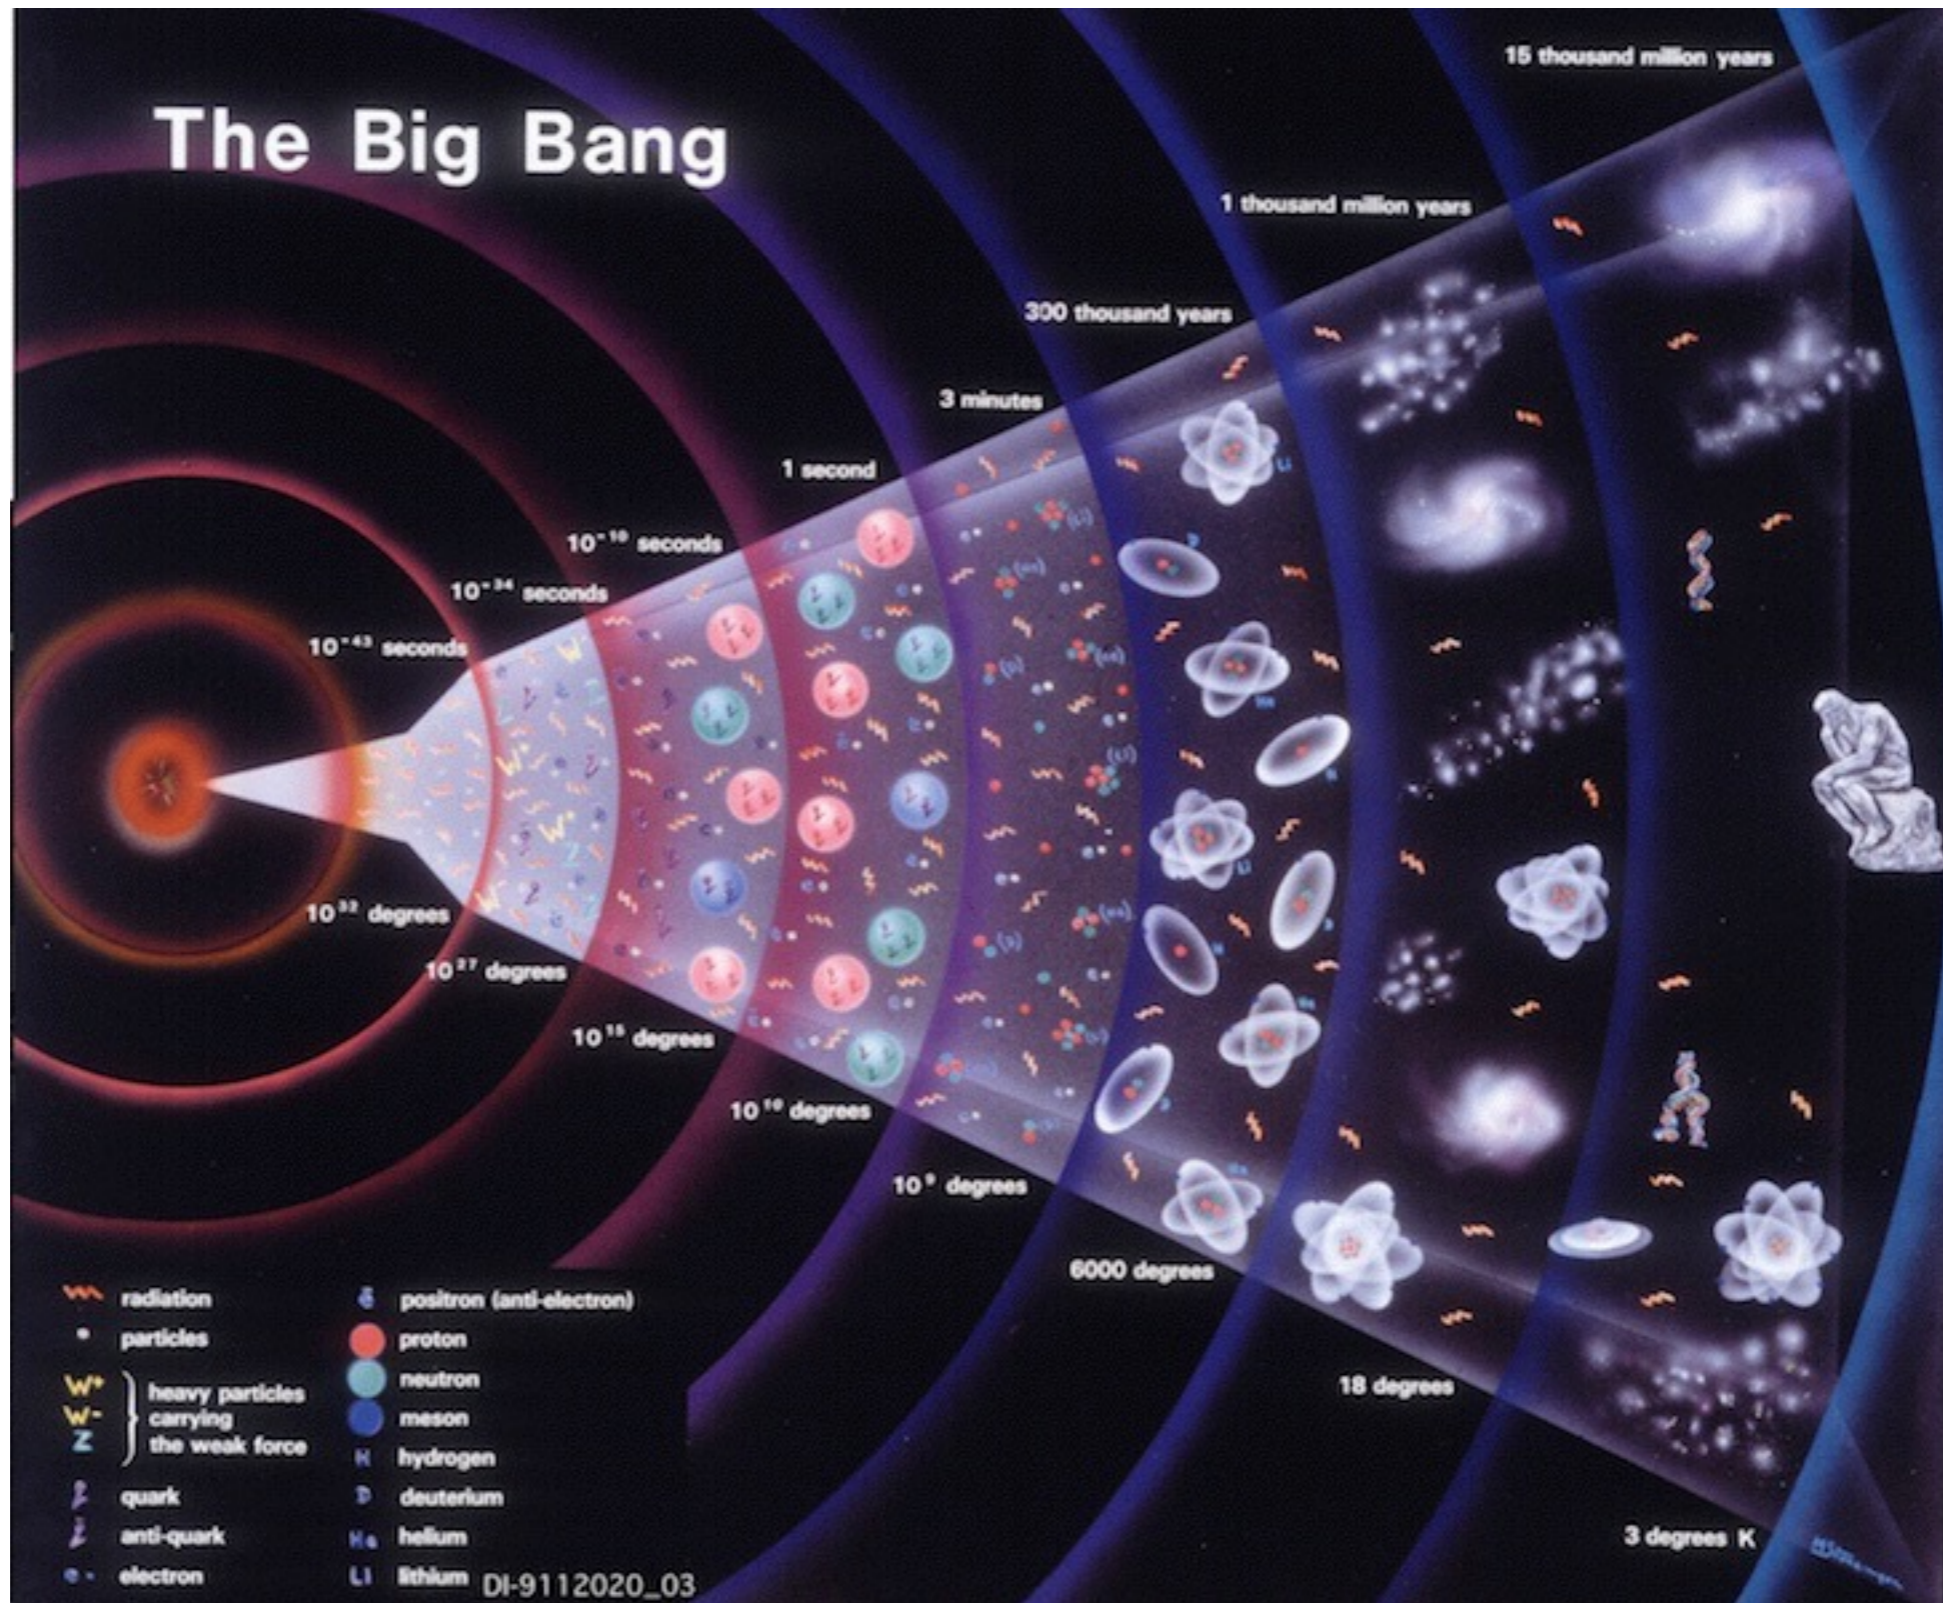

Planetary Geology

The Big Bang

The Birth of a Star

The Interior of Stars

The Sun - A Red Giant ?

Nucleosynthesis in Massive Stars

The Supernova of a Massive Star

The Shockwave from a Supernova

Solar Nebula Hypothesis

Protoplanetary Disk

'Sol' - Our Sun

The Planets (to scale)

Planetary Data

Planet	Symbol	AU*	Mean Distance from Sun		Period of Revolution
			Millions of Miles	Millions of Kilometers	
Mercury	☿	0.39	36	58	88 ^d
Venus	♀	0.72	67	108	225 ^d
Earth	♁	1.00	93	150	365.25 ^d
Mars	♂	1.52	142	228	687 ^d
Jupiter	♃	5.20	483	778	12 ^{yr}
Saturn	♄	9.54	886	1427	30 ^{yr}
Uranus	♅	19.18	1783	2870	84 ^{yr}
Neptune	♆	30.06	2794	4497	165 ^{yr}

AU = astronomical unit, Earth's mean distance from the Sun.

The Terrestrial Planets

Terrestrial Planet Interiors

Mercury

Venus (visible and radar images)

Earth - The Big Blue Ball

Earth - Moon System

The Moon

Dwarf Planet Ceres

Ceres is Differentiated

Meteors vs Meteorites

Kuiper Belt

Pluto

Dwarf Planets

The Oort Cloud

Comets