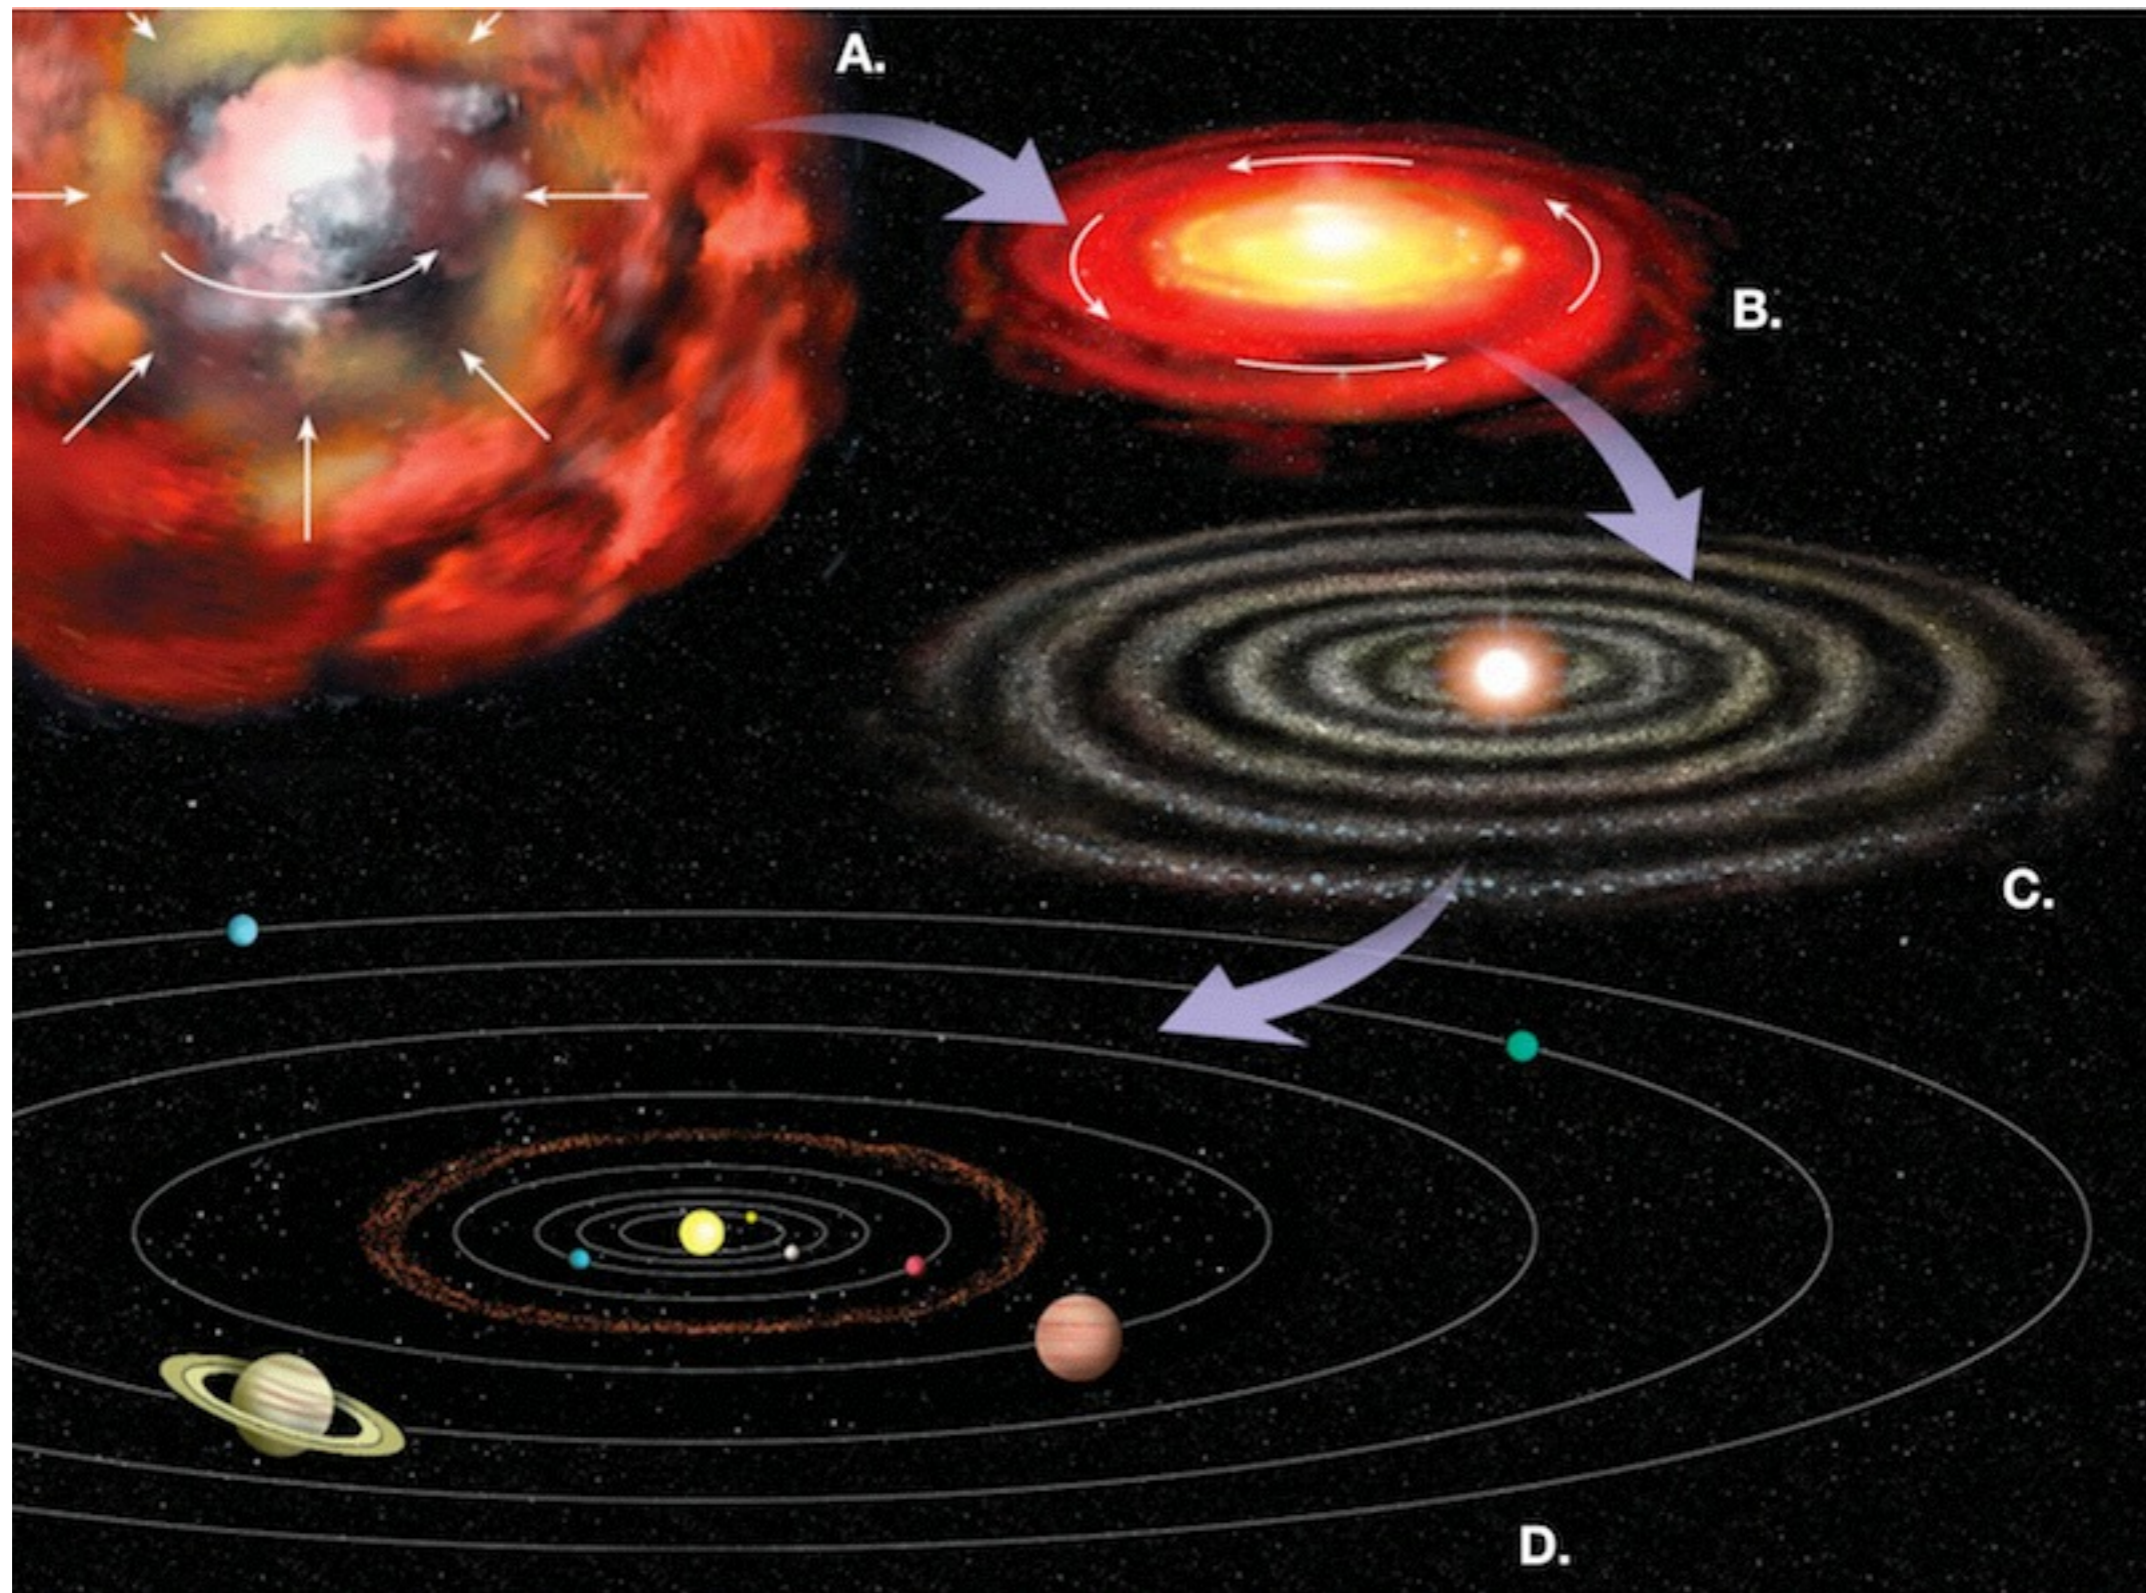

Planetary Geology

The Big Bang

The Birth of a Star

The Interior of Stars

The Sun - A Red Giant ?

Nucleosynthesis in Massive Stars

The Supernova of a Massive Star

The Shockwave from a Supernova

Solar Nebula Hypothesis

Protoplanetary Disk

'Sol' - Our Sun

The Planets (to scale)

Planetary Data

Planet	Symbol	AU*	Mean Distance from Sun		Period of Revolution
			Millions of Miles	Millions of Kilometers	
Mercury	☿	0.39	36	58	88 ^d
Venus	♀	0.72	67	108	225 ^d
Earth	♁	1.00	93	150	365.25 ^d
Mars	♂	1.52	142	228	687 ^d
Jupiter	♃	5.20	483	778	12 ^{yr}
Saturn	♄	9.54	886	1427	30 ^{yr}
Uranus	♅	19.18	1783	2870	84 ^{yr}
Neptune	♆	30.06	2794	4497	165 ^{yr}

AU = astronomical unit, Earth's mean distance from the Sun.

The Terrestrial Planets

Terrestrial Planet Interiors

Mercury

Venus (visible and radar images)

Earth - The Big Blue Ball

Earth - Moon System

The Moon

Dwarf Planet Ceres

Ceres is Differentiated

Meteors vs Meteorites

Kuiper Belt

Pluto

Dwarf Planets

The Oort Cloud

Comets