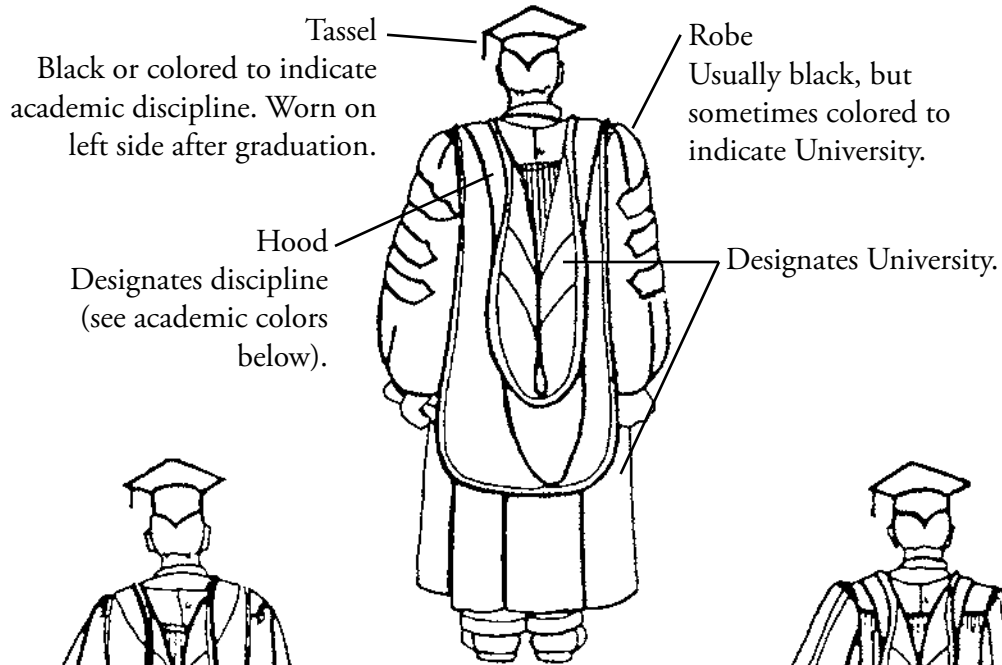

THE ACADEMIC REGALIA

DOCTOR