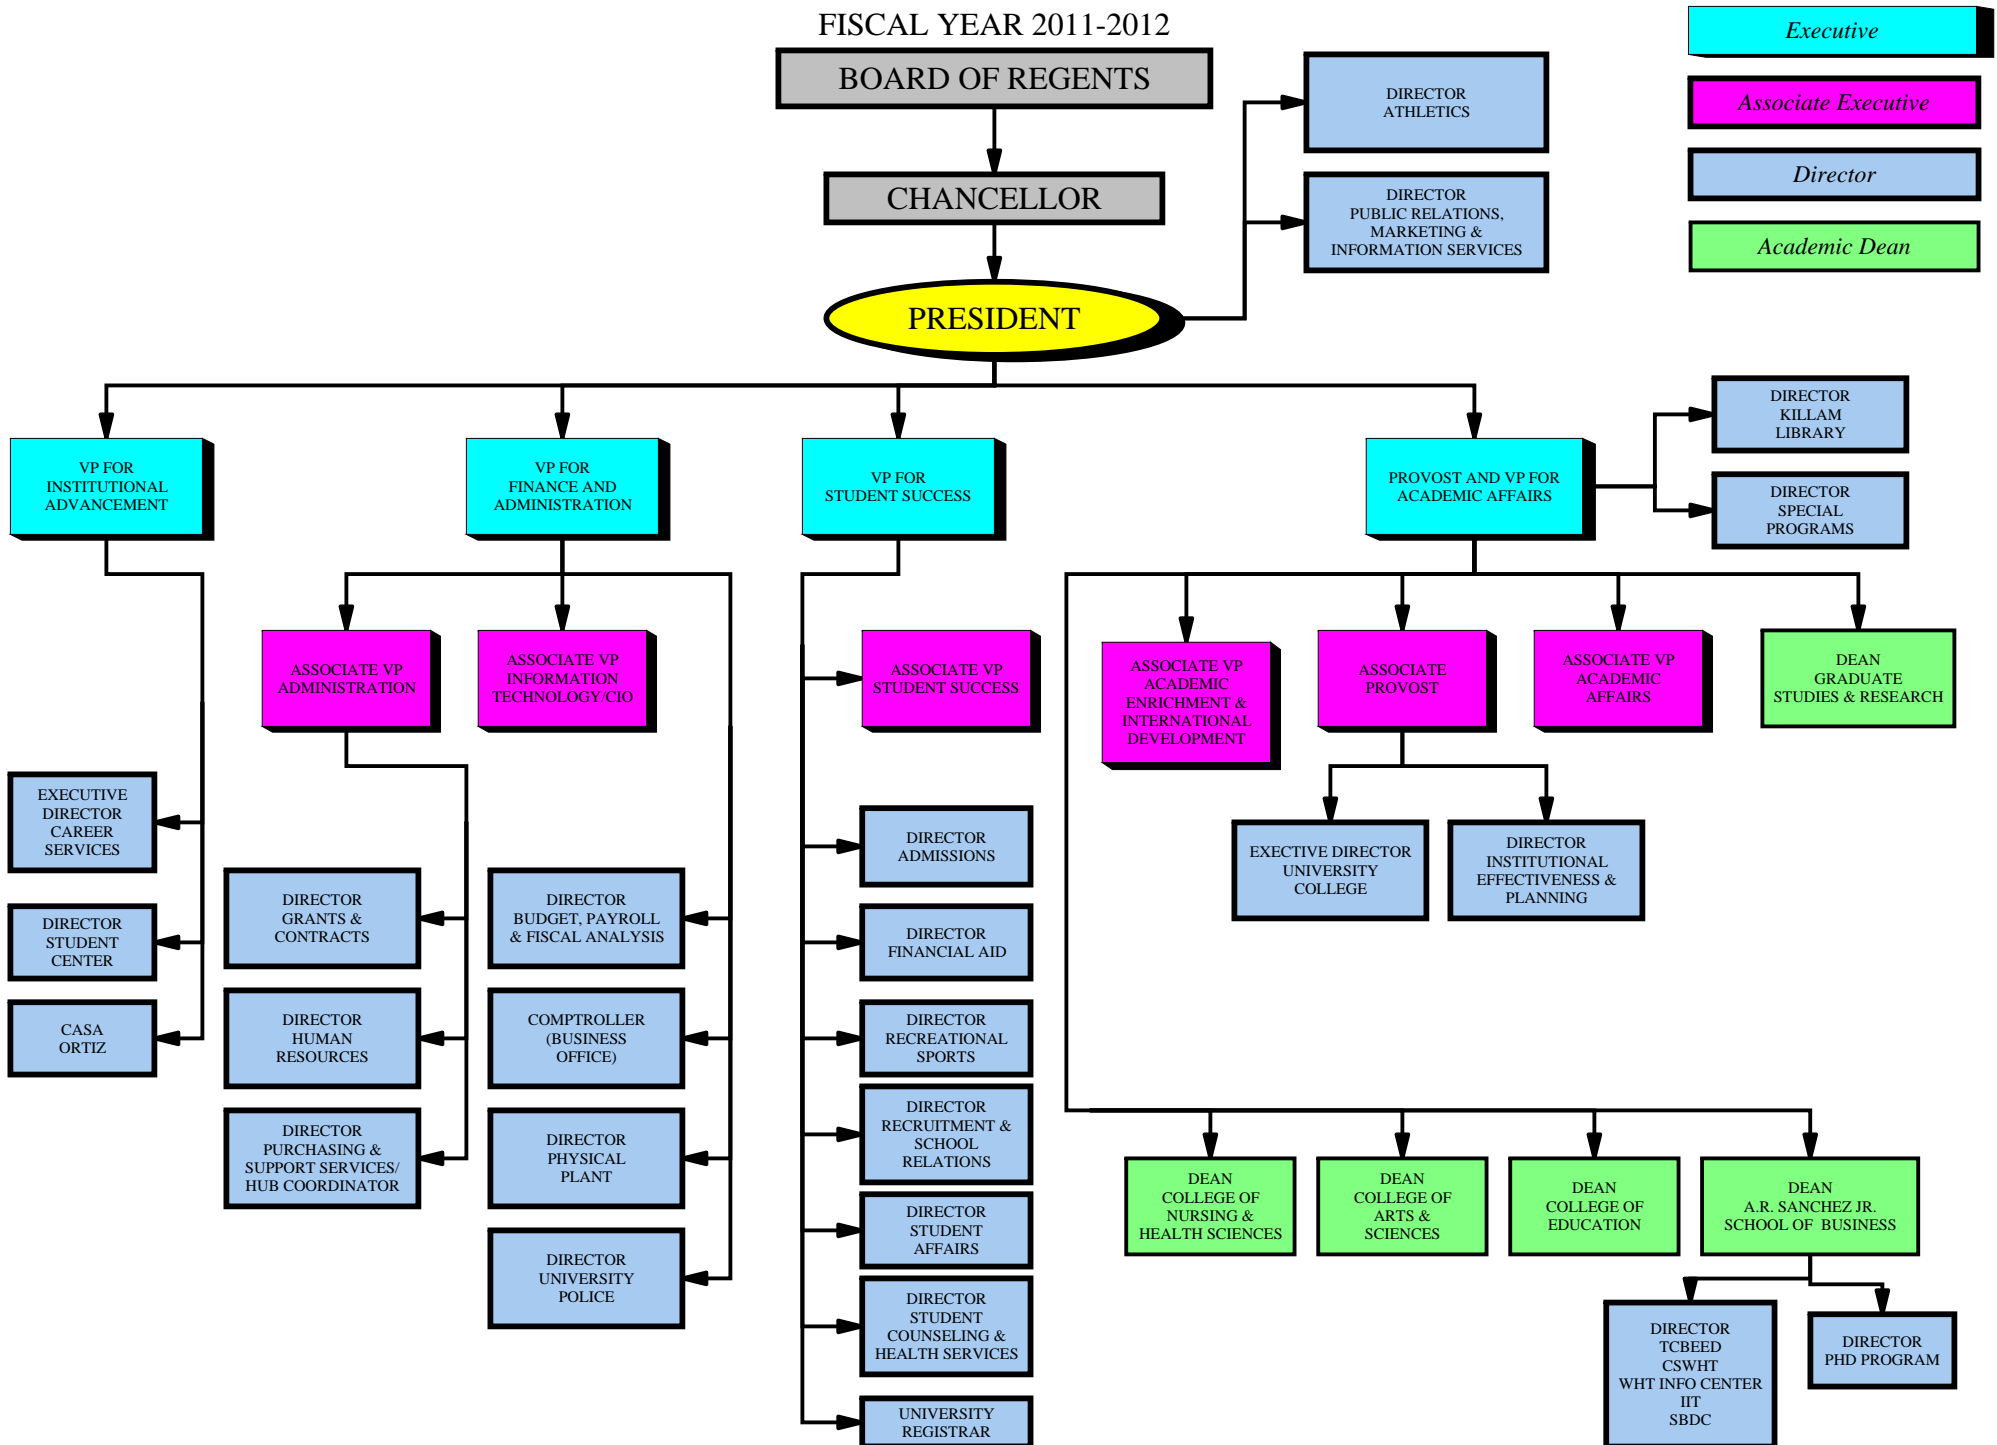

TEXAS A&M INTERNATIONAL UNIVERSITY

DEPARTMENTAL ORGANIZATIONAL STRUCTURE

FISCAL YEAR 2011-2012

REVISED 9/1/11

Executive

Associate Executive

Director

Academic Dean