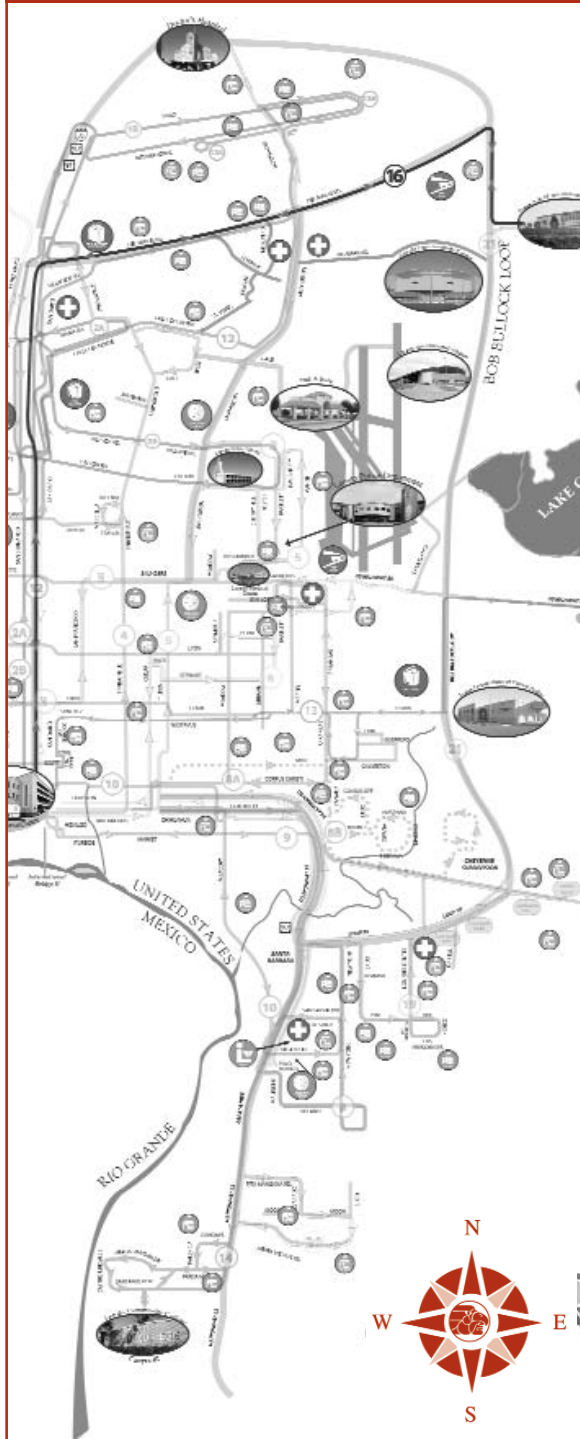

16 TAMIU

Texas A&M FROM THE TRANSIT CENTER

Transit Center	San Dario - Del Mar	Del Mar - Loop 20	TAMIU	TAMIU	Loop 20- Del Mar	Del Mar - San Dario	Transit Center
7:00 AM	7:15 AM	7:30 AM	7:35 AM	7:40 AM	7:50 AM	8:00 AM	8:10 AM
8:15 AM	8:30 AM	8:45 AM	8:50 AM	8:55 AM	9:05 AM	9:15 AM	9:25 AM
8:35 AM	8:50 AM	9:05 AM	9:10 AM	9:15 AM	9:25 AM	9:35 AM	9:45 AM
8:55 AM	9:10 AM	9:25 AM	9:30 AM	9:35 AM	9:45 AM	9:55 AM	10:05 AM
9:30 AM	9:45 AM	10:00 AM	10:05 AM	10:10 AM	10:20 AM	10:30 AM	10:40 AM
9:50 AM	10:05 AM	10:20 AM	10:25 AM	10:30 AM	10:40 AM	10:50 AM	11:00 AM
10:10 AM	10:25 AM	10:40 AM	10:45 AM	10:50 AM	11:00 AM	11:10 AM	11:20 AM
10:45 AM	11:00 AM	11:15 AM	11:20 AM	11:25 AM	11:35 AM	11:45 AM	11:55 AM
12:00 PM	12:15 PM	12:30 PM	12:35 PM	12:40 PM	12:50 PM	1:00 PM	1:10 PM
1:15 PM	1:30 PM	1:45 PM	1:50 PM	1:55 PM	2:05 PM	2:15 PM	2:25 PM
				2:30 PM	2:40 PM	2:50 PM	3:00 PM
2:30 PM	2:45 PM	3:00 PM	3:05 PM	3:10 PM	3:20 PM	3:30 PM	3:40 PM
3:05 PM	3:20 PM	3:35 PM	3:40 PM	3:45 PM	3:55 PM	4:05 PM	4:15 PM
3:45 PM	4:00 PM	4:15 PM	4:20 PM	4:25 PM	4:35 PM	4:45 PM	4:55 PM
4:20 PM	4:35 PM	4:50 PM	4:55 PM	5:00 PM	5:10 PM	5:25 PM	5:35 PM
5:00 PM	5:15 PM	5:30 PM	5:35 PM	5:40 PM	5:50 PM	6:00 PM	6:10 PM
6:15 PM	6:30 PM	6:45 PM	6:50 PM	6:55 PM	7:05 PM	7:15 PM	7:25 PM
7:30 PM	7:45 PM	8:00 PM	8:05 PM	8:10 PM	8:20 PM	8:30 PM	8:40 PM
8:45 PM	9:00 PM	9:15 PM	9:20 PM	9:25 PM	9:35 PM	9:45 PM	9:55 PM