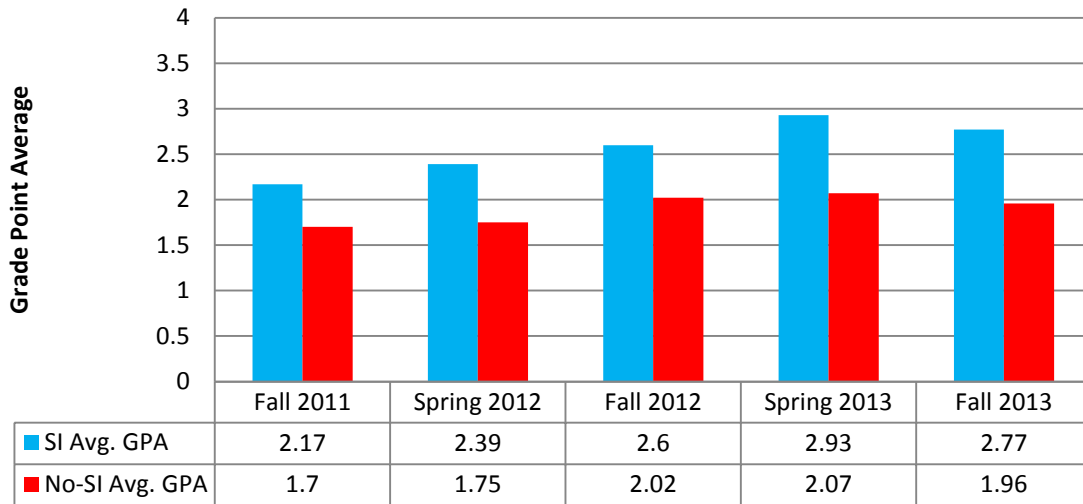

ULC Supplemental Instruction Impact on GPA, 2011-2013

ULC Supplemental Instruction Impact on DFW Rates, 2011-2013