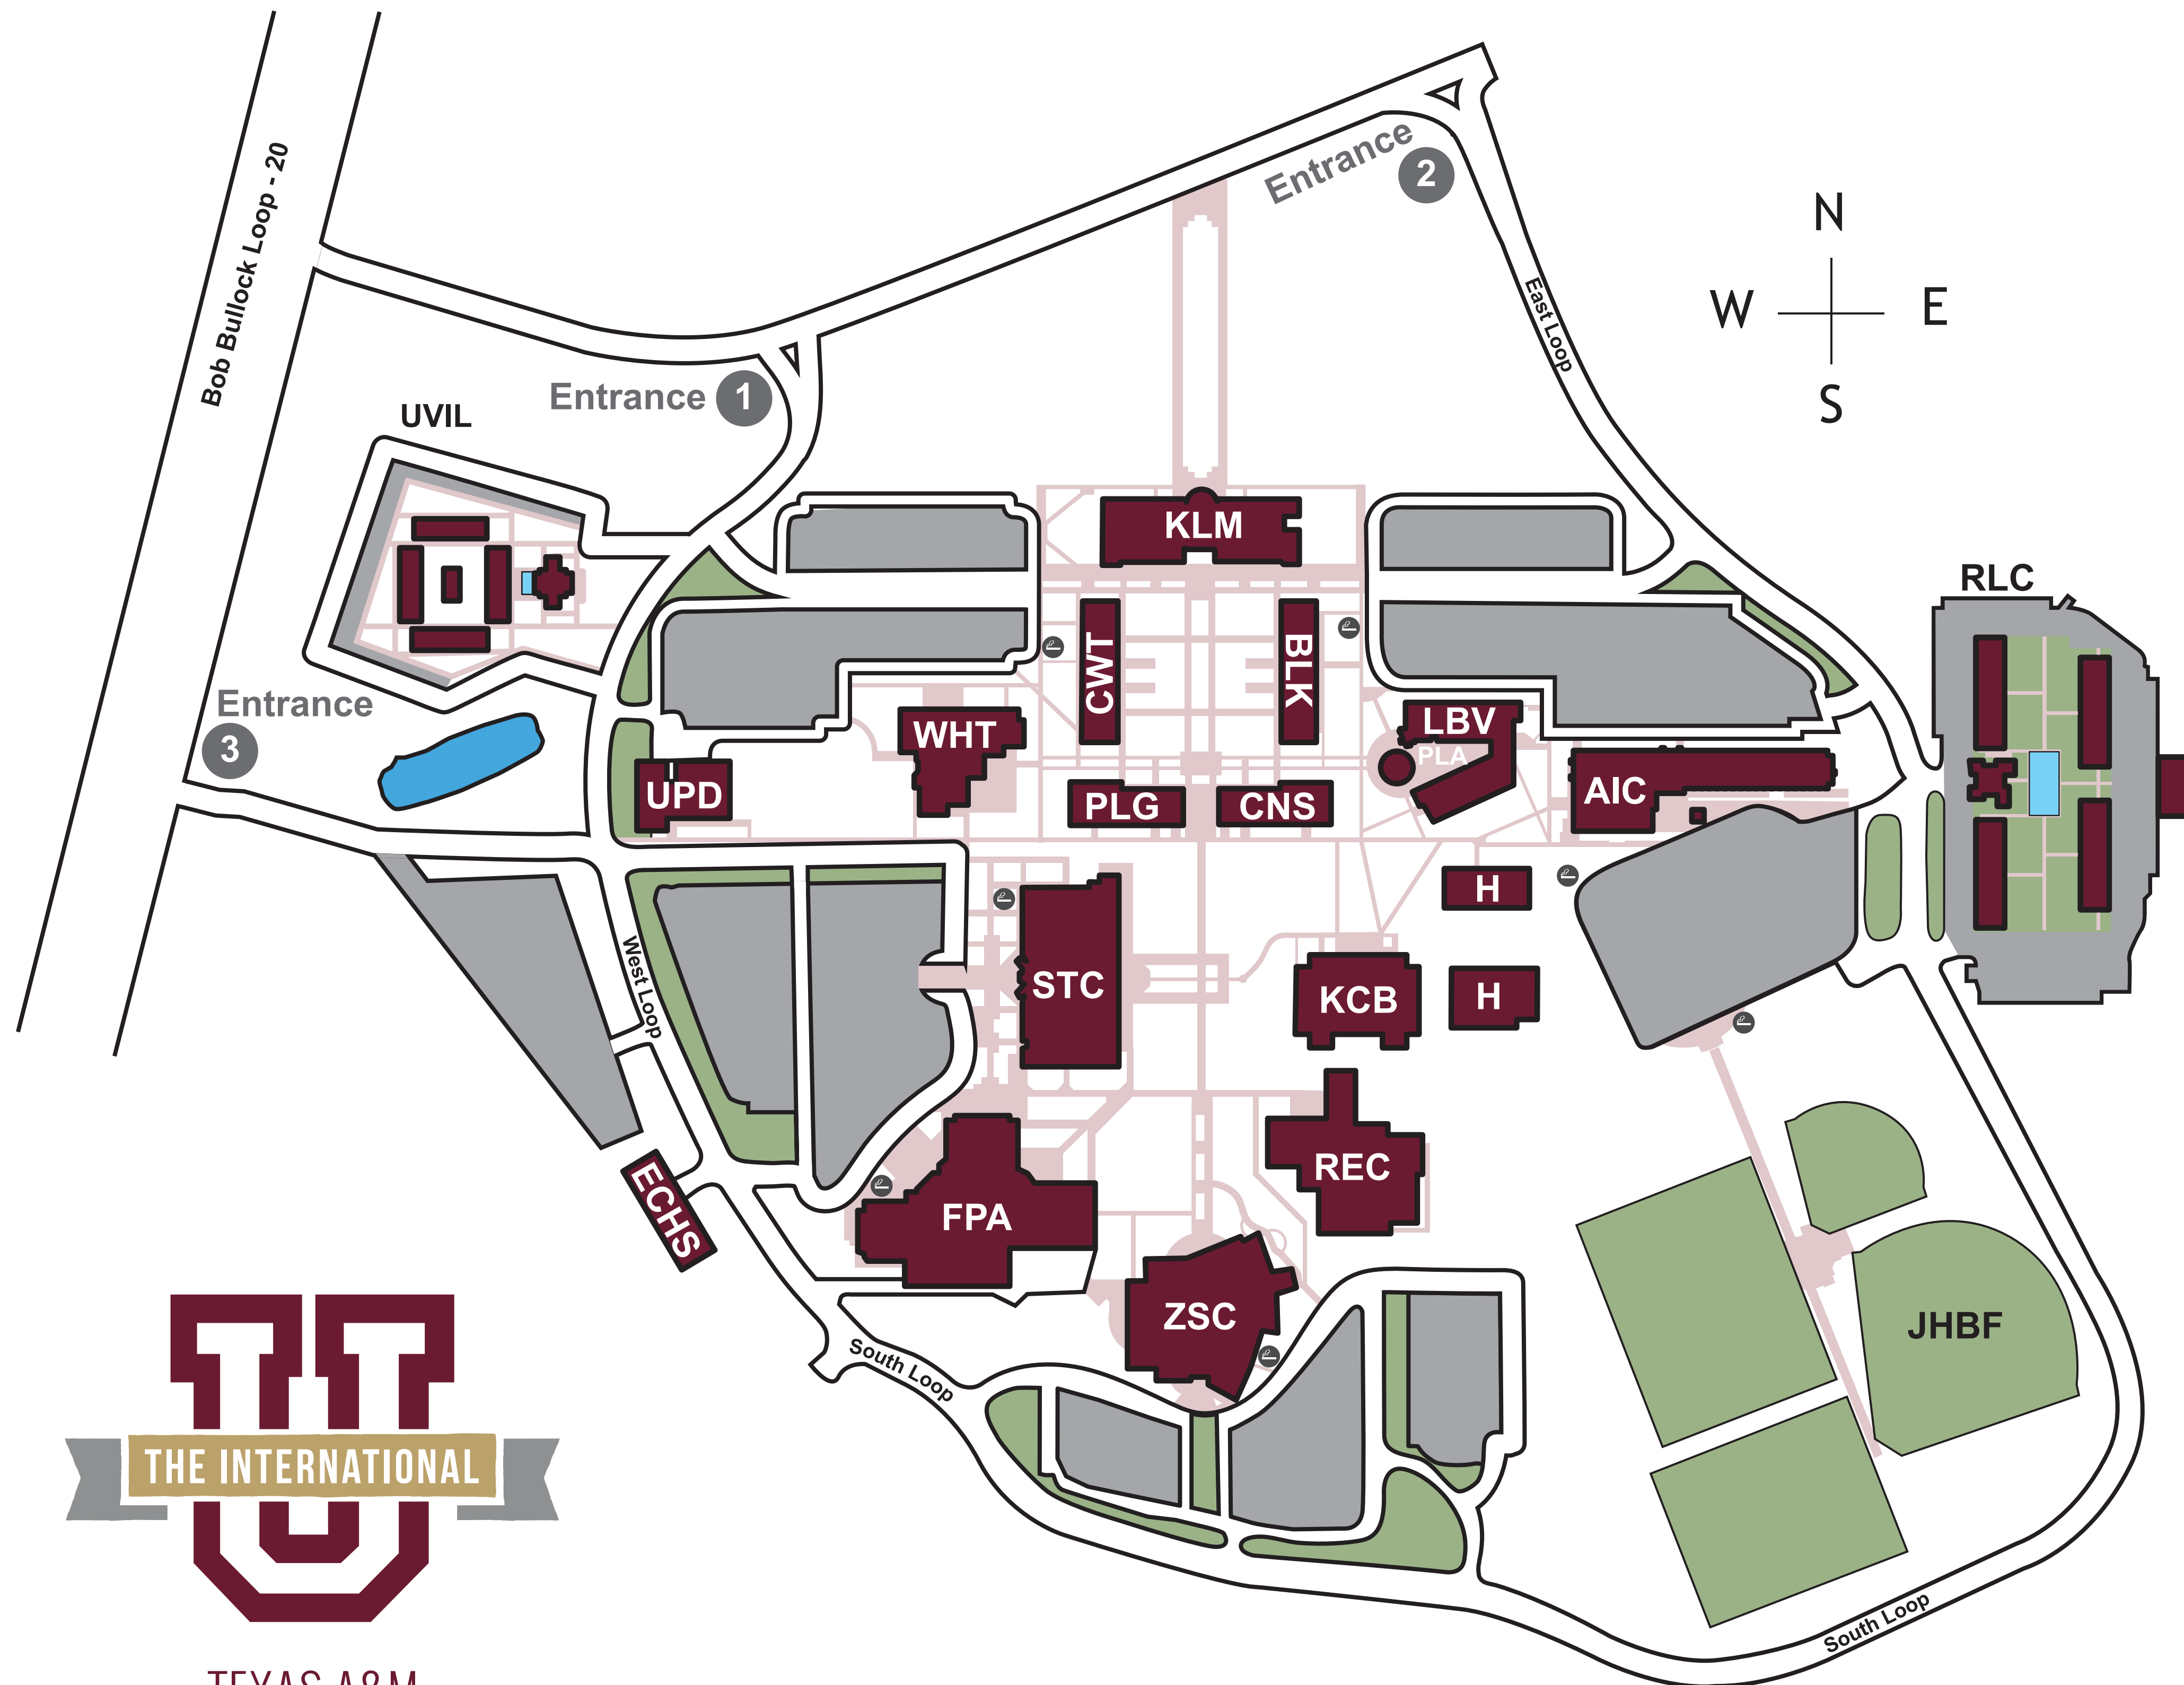

WELCOME TO TAMIU!

- AIC-** Academic Innovation Center
- KLM-** Sue and Radcliffe Killam Library
- CWT-** Dr. Billy F. Cowart Hall
- BLK-** Bob Bullock Hall
- WHT-** Western Hemispheric Trade Center
- PLG-** Anthony J. and Georgia A. Pellegrino Hall
- CNS-** Dr. F. M. Canseco Hall
- LBV-** Lamar Bruni Vergara Science Center
- PLA-** Lamar Bruni Vergara Planetarium
- STC-** Student Center
- KCB-** Kinesiology - Convocation Building
- H-** Physical Plant
- FPA-** Center for the Fine and Performing Arts
- ECHS-** Early College High School
- ZSC-** Zaffirini Success Center
- REC-** Kinesiology, Wellness and Recreation Center
- RLC-** Residential Learning Community
- UPD-** University Police Department
- UVIL-** University Village
- JHBF-** Jorge Haynes Baseball Field

-  Parking
-  Sidewalks
-  Smoking Pavilion

TEXAS A&M
INTERNATIONAL
UNIVERSITY