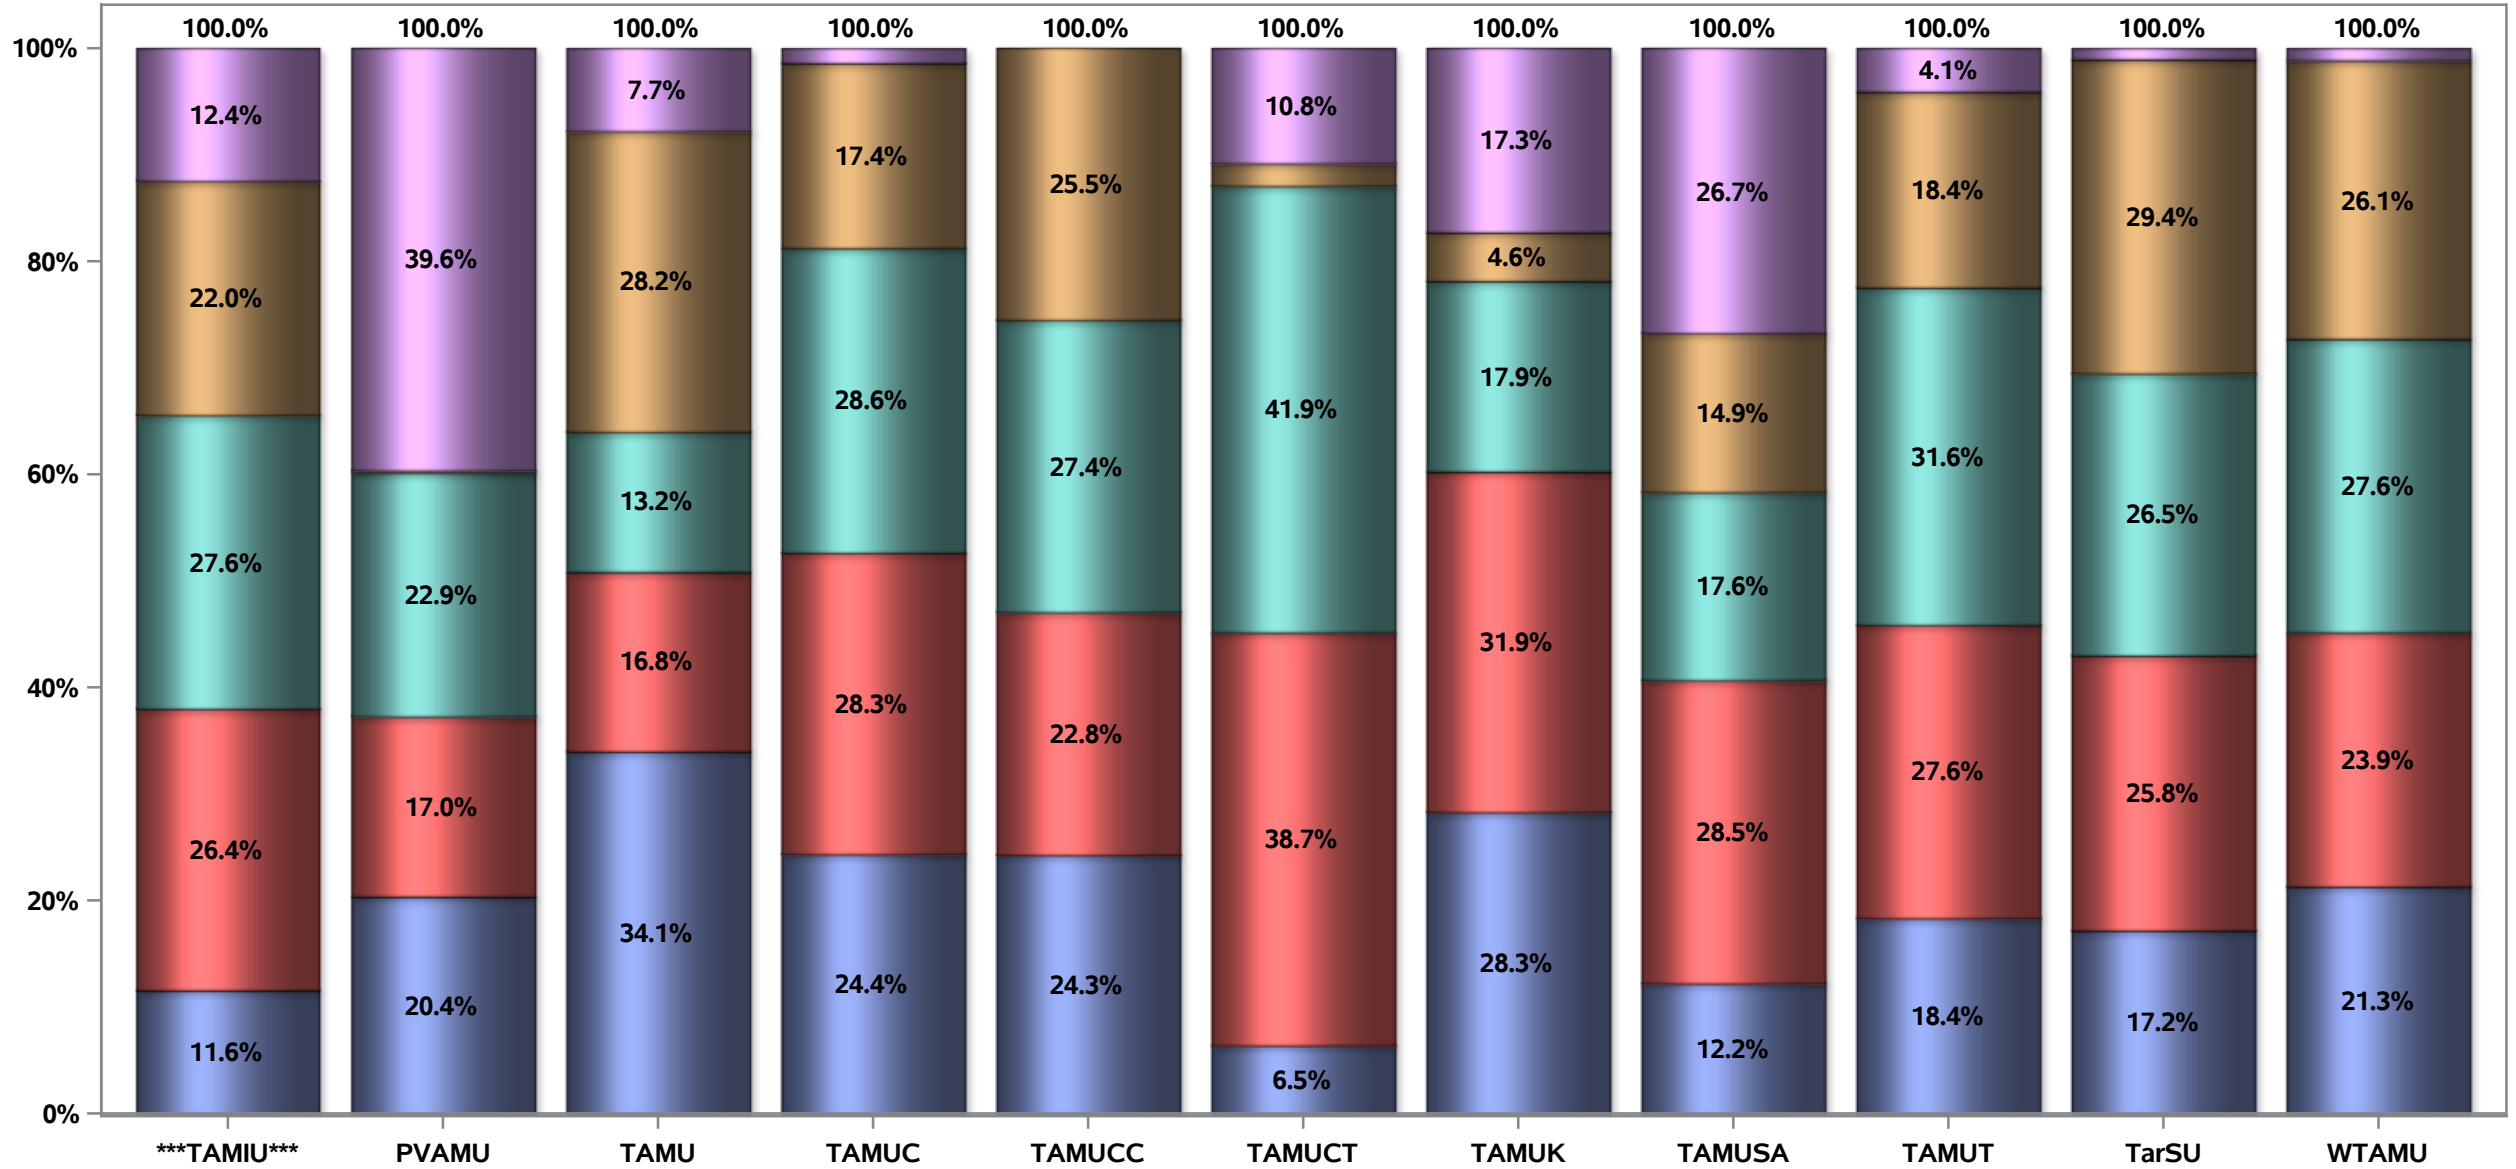

IPEDS Instructional Salaries
Instructional Staff
Texas A&M System Institutions

Number of Instructional Positions - IPEDS

Academic Rank Professor Associate Professor Assistant Professor Instructor Lecturer

Number of Instructional Positions - IPEDS

Academic Rank Professor Associate Professor Assistant Professor Instructor Lecturer

Average Salary for Instructional Staff Equated to 9-Month Texas A&M System Institutions Professor