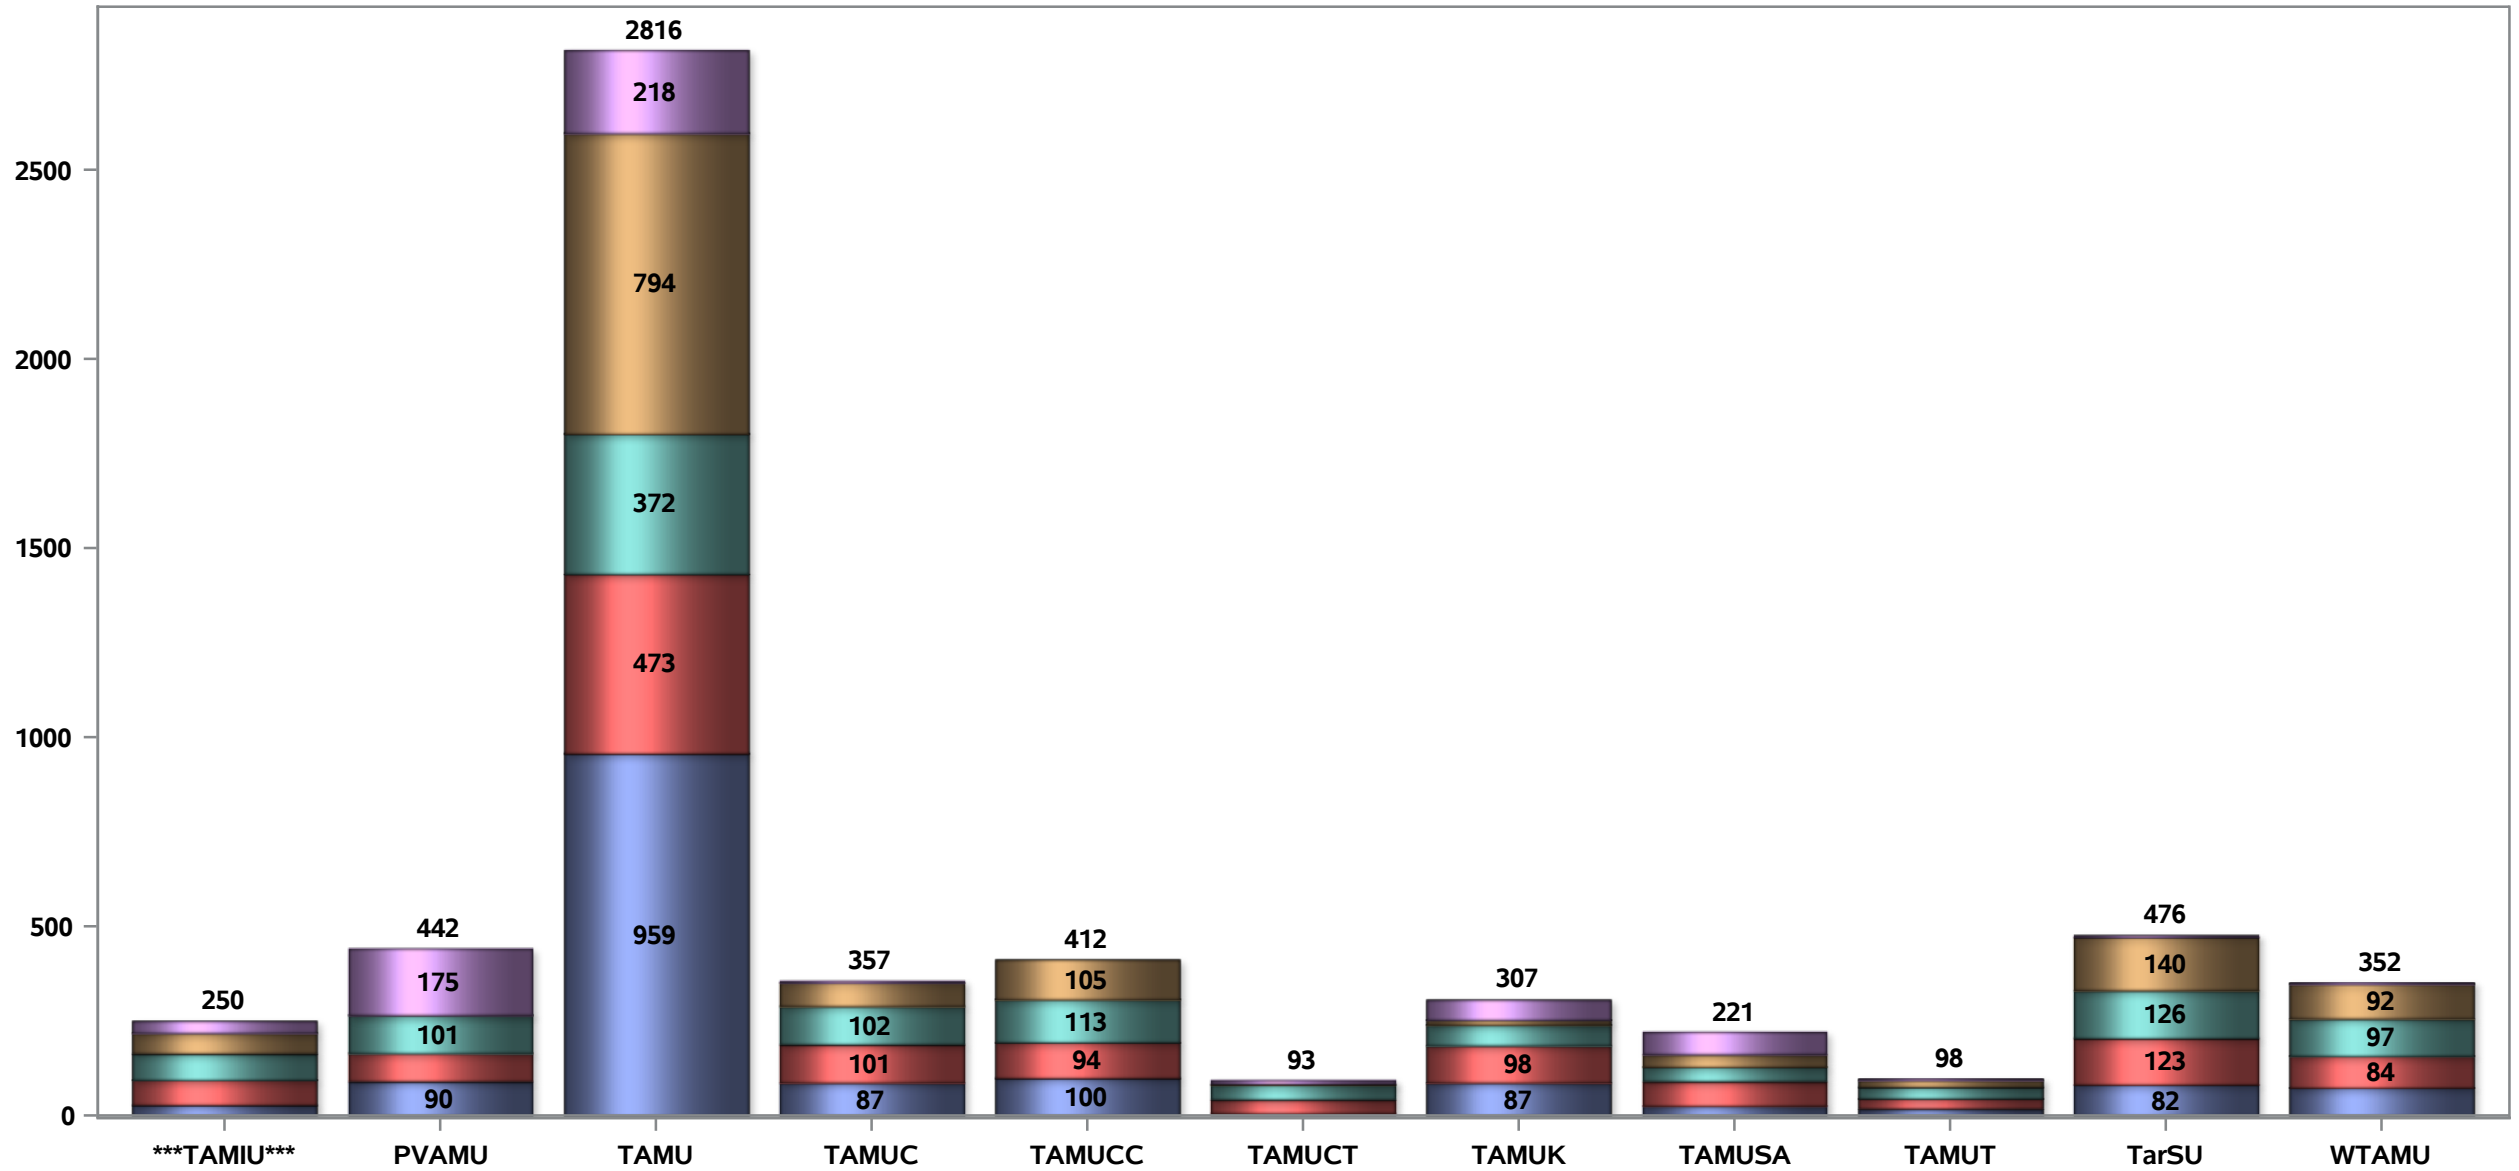

IPEDS Instructional Salaries
Instructional Staff
Texas A&M System Institutions

Number of Instructional Positions - IPEDS

Academic Rank Professor Associate Professor Assistant Professor Instructor Lecturer

Number of Instructional Positions - IPEDS

Academic Rank Professor Associate Professor Assistant Professor Instructor Lecturer

Average Salary for Instructional Staff Equated to 9-Month Texas A&M System Institutions Professor