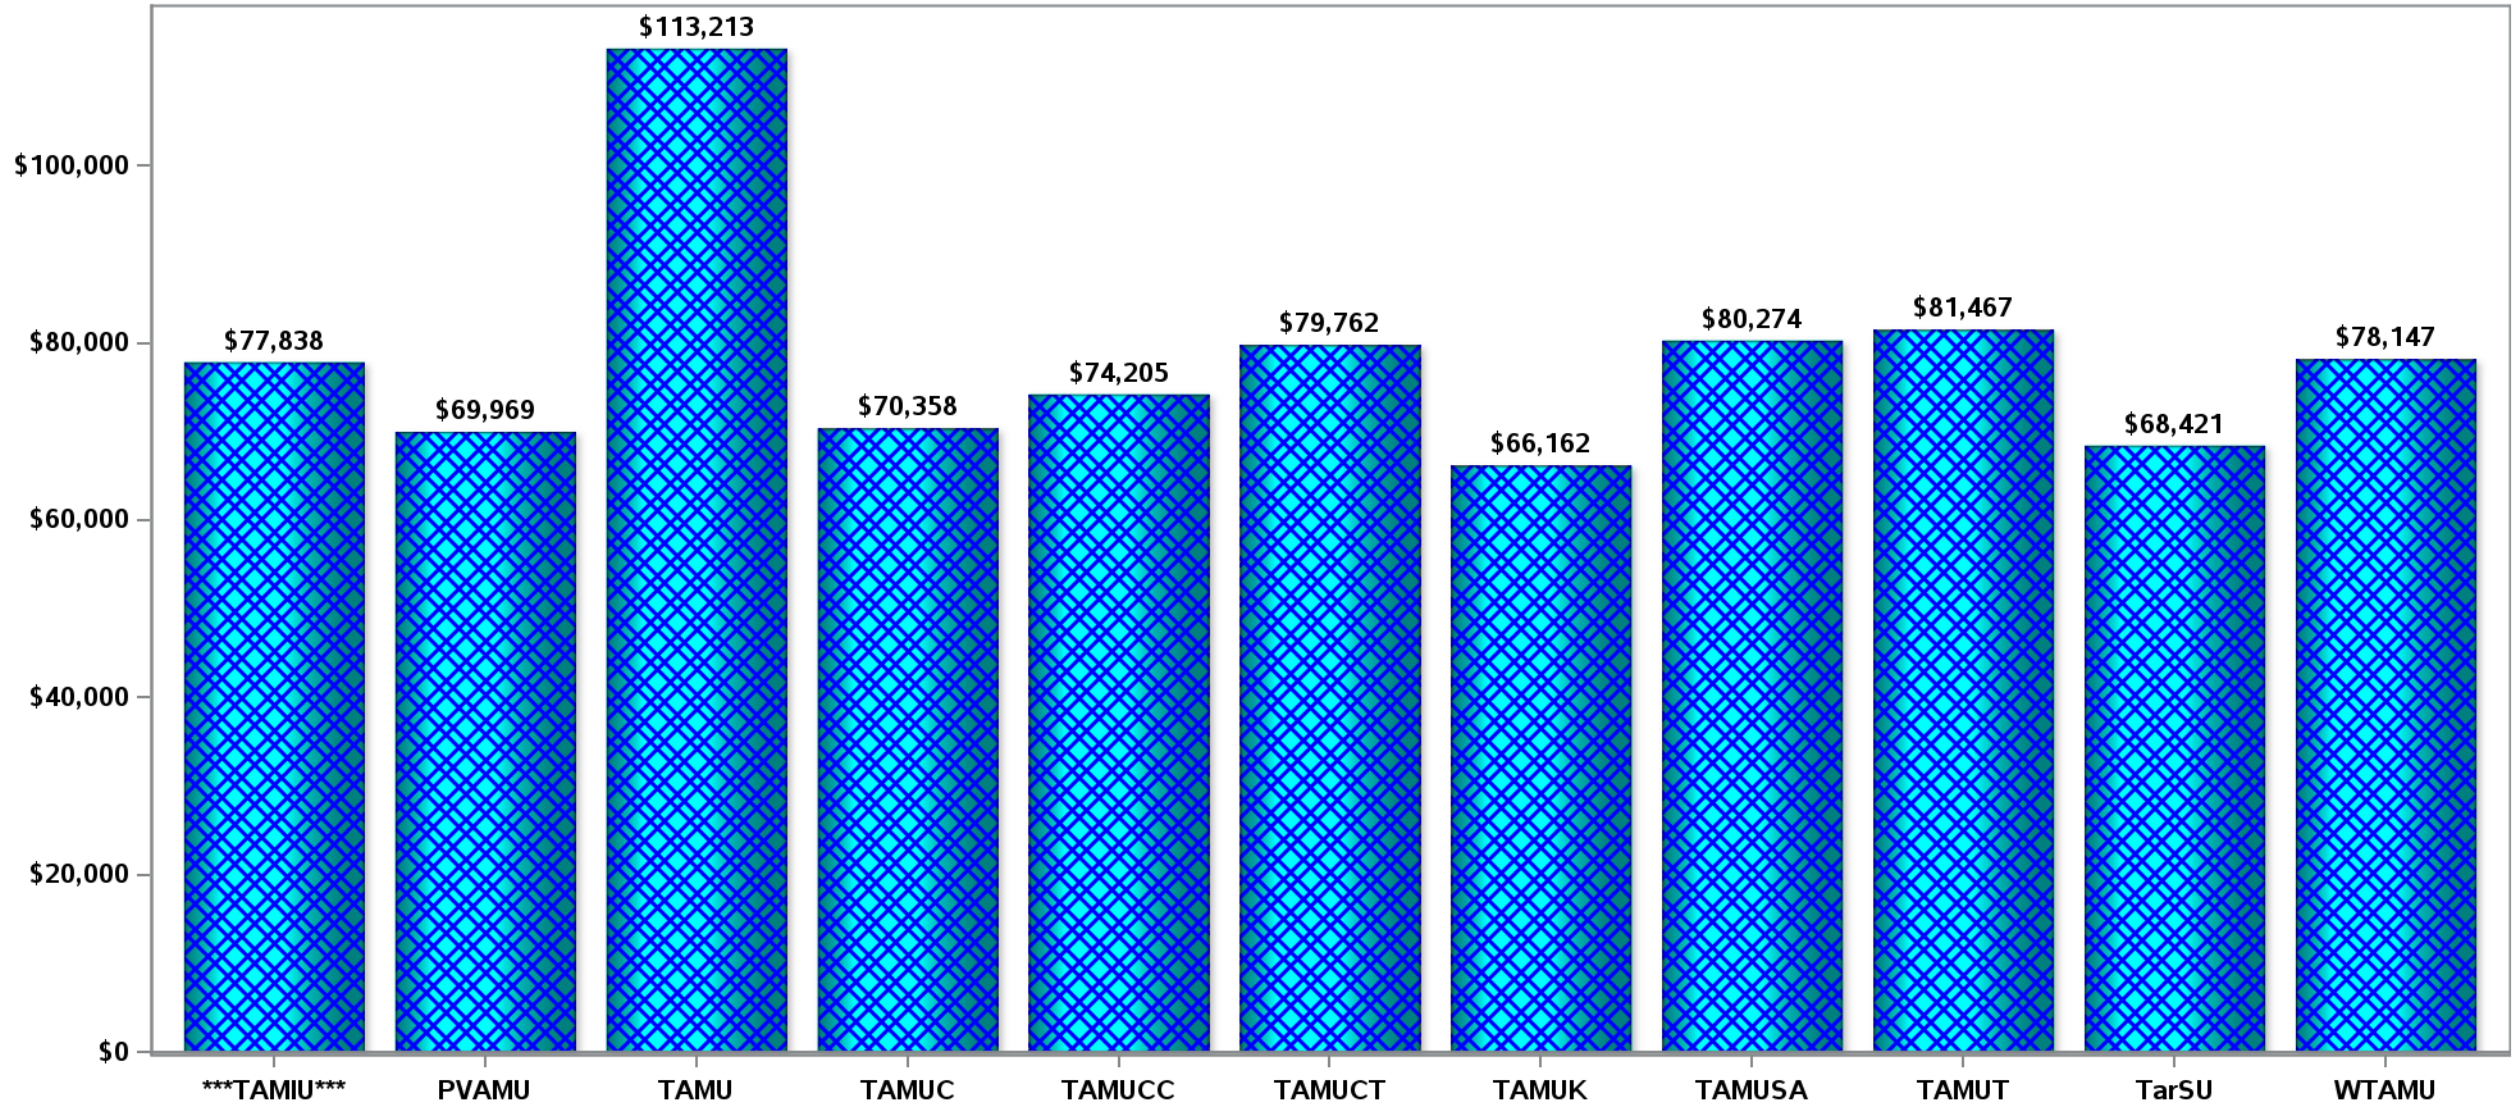

Average Salary for Instructional Staff Equated to 9-Month Texas A&M System Institutions Assistant Professor