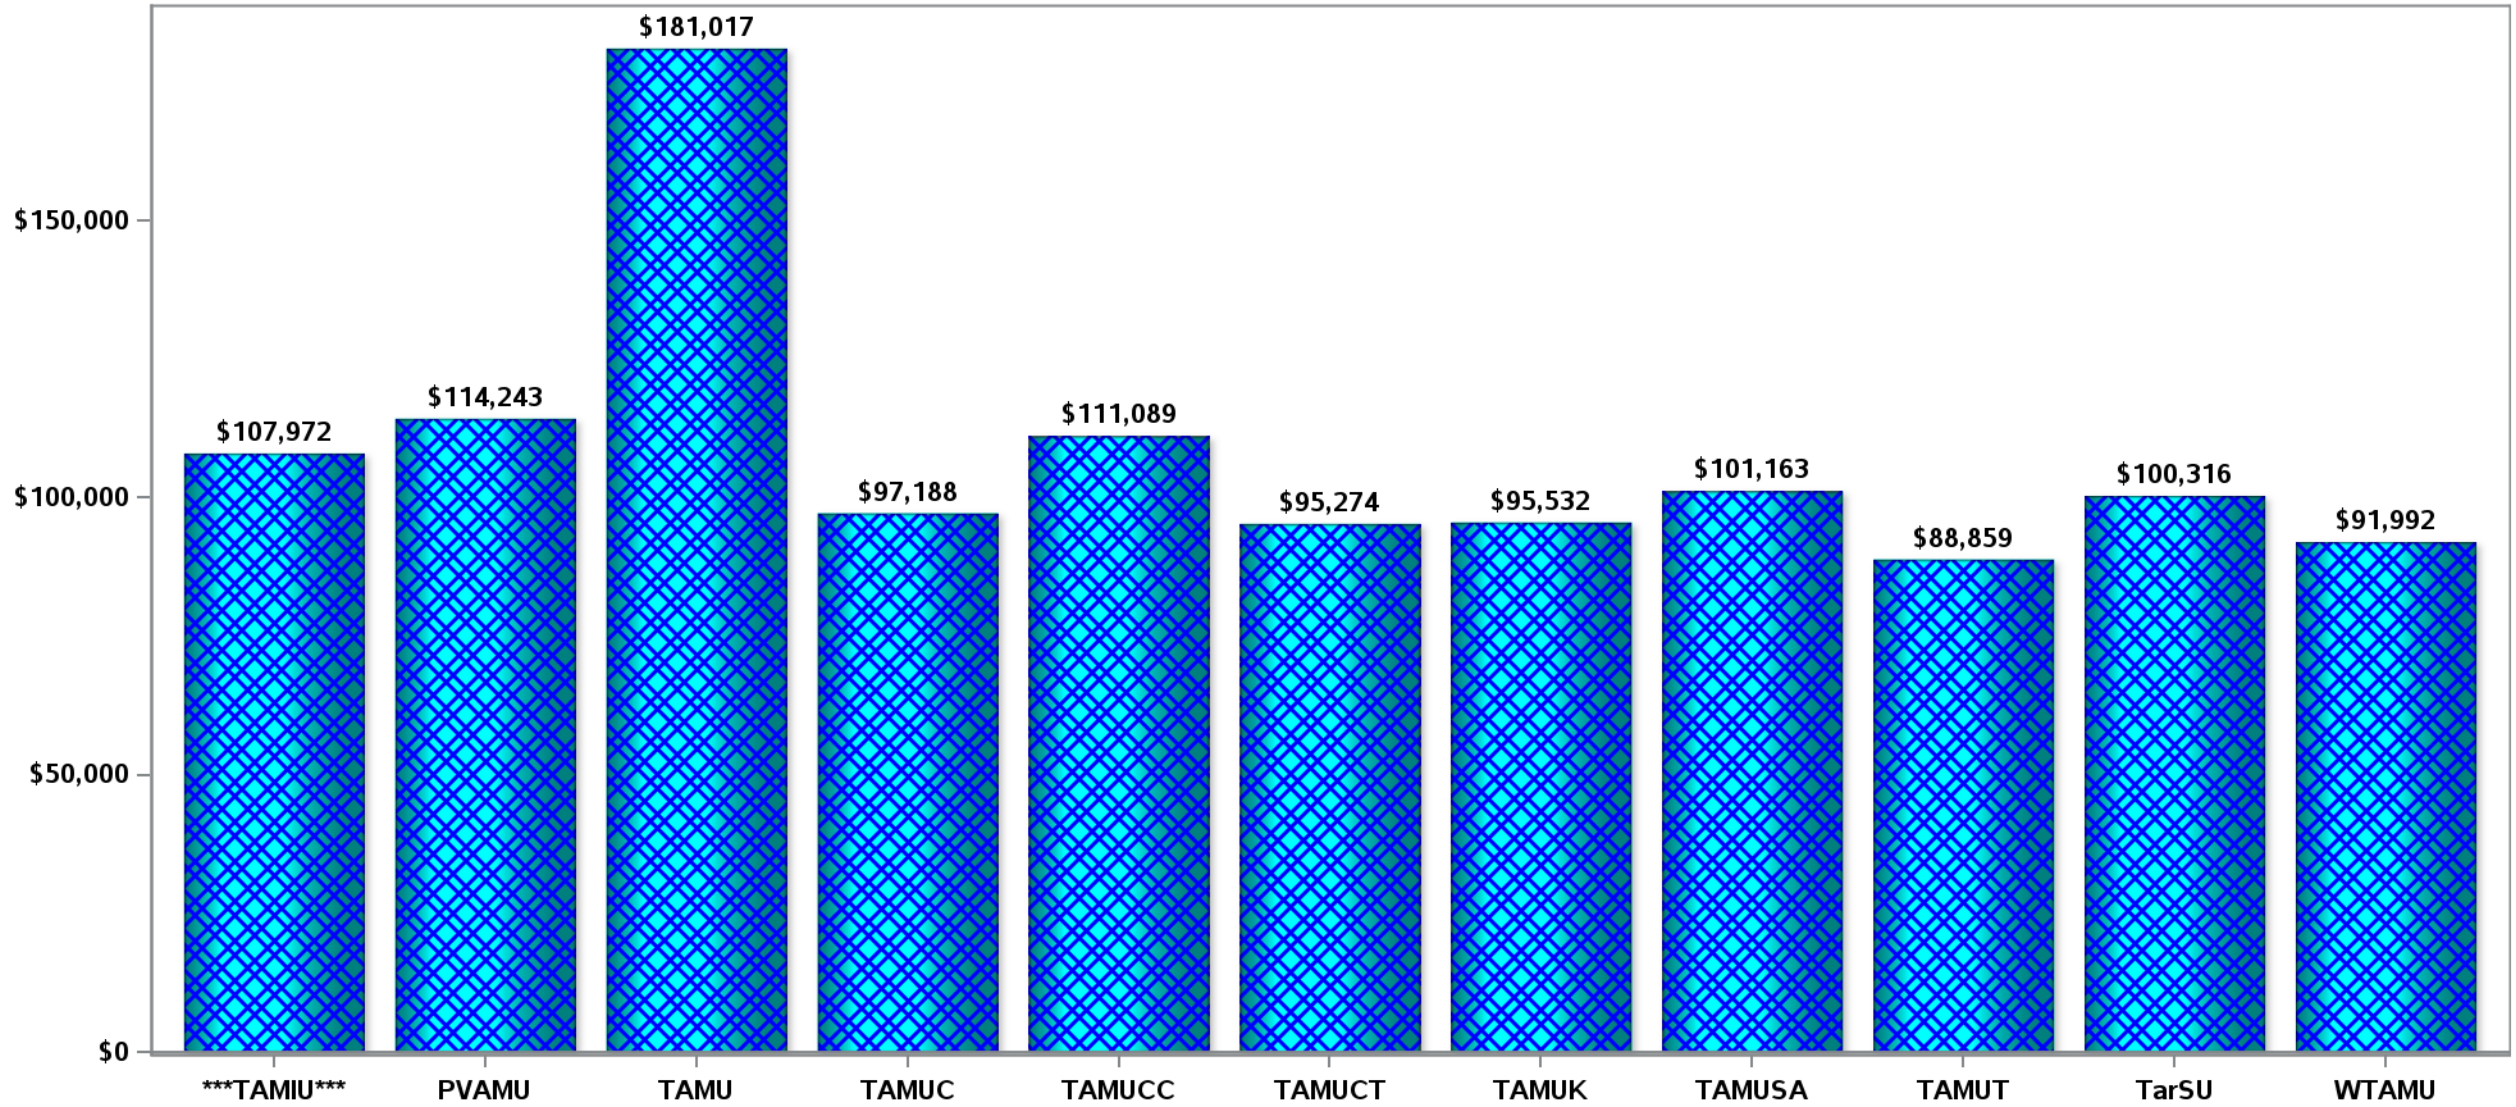

Average Salary for Instructional Staff Equated to 9-Month Texas A&M System Institutions Professor