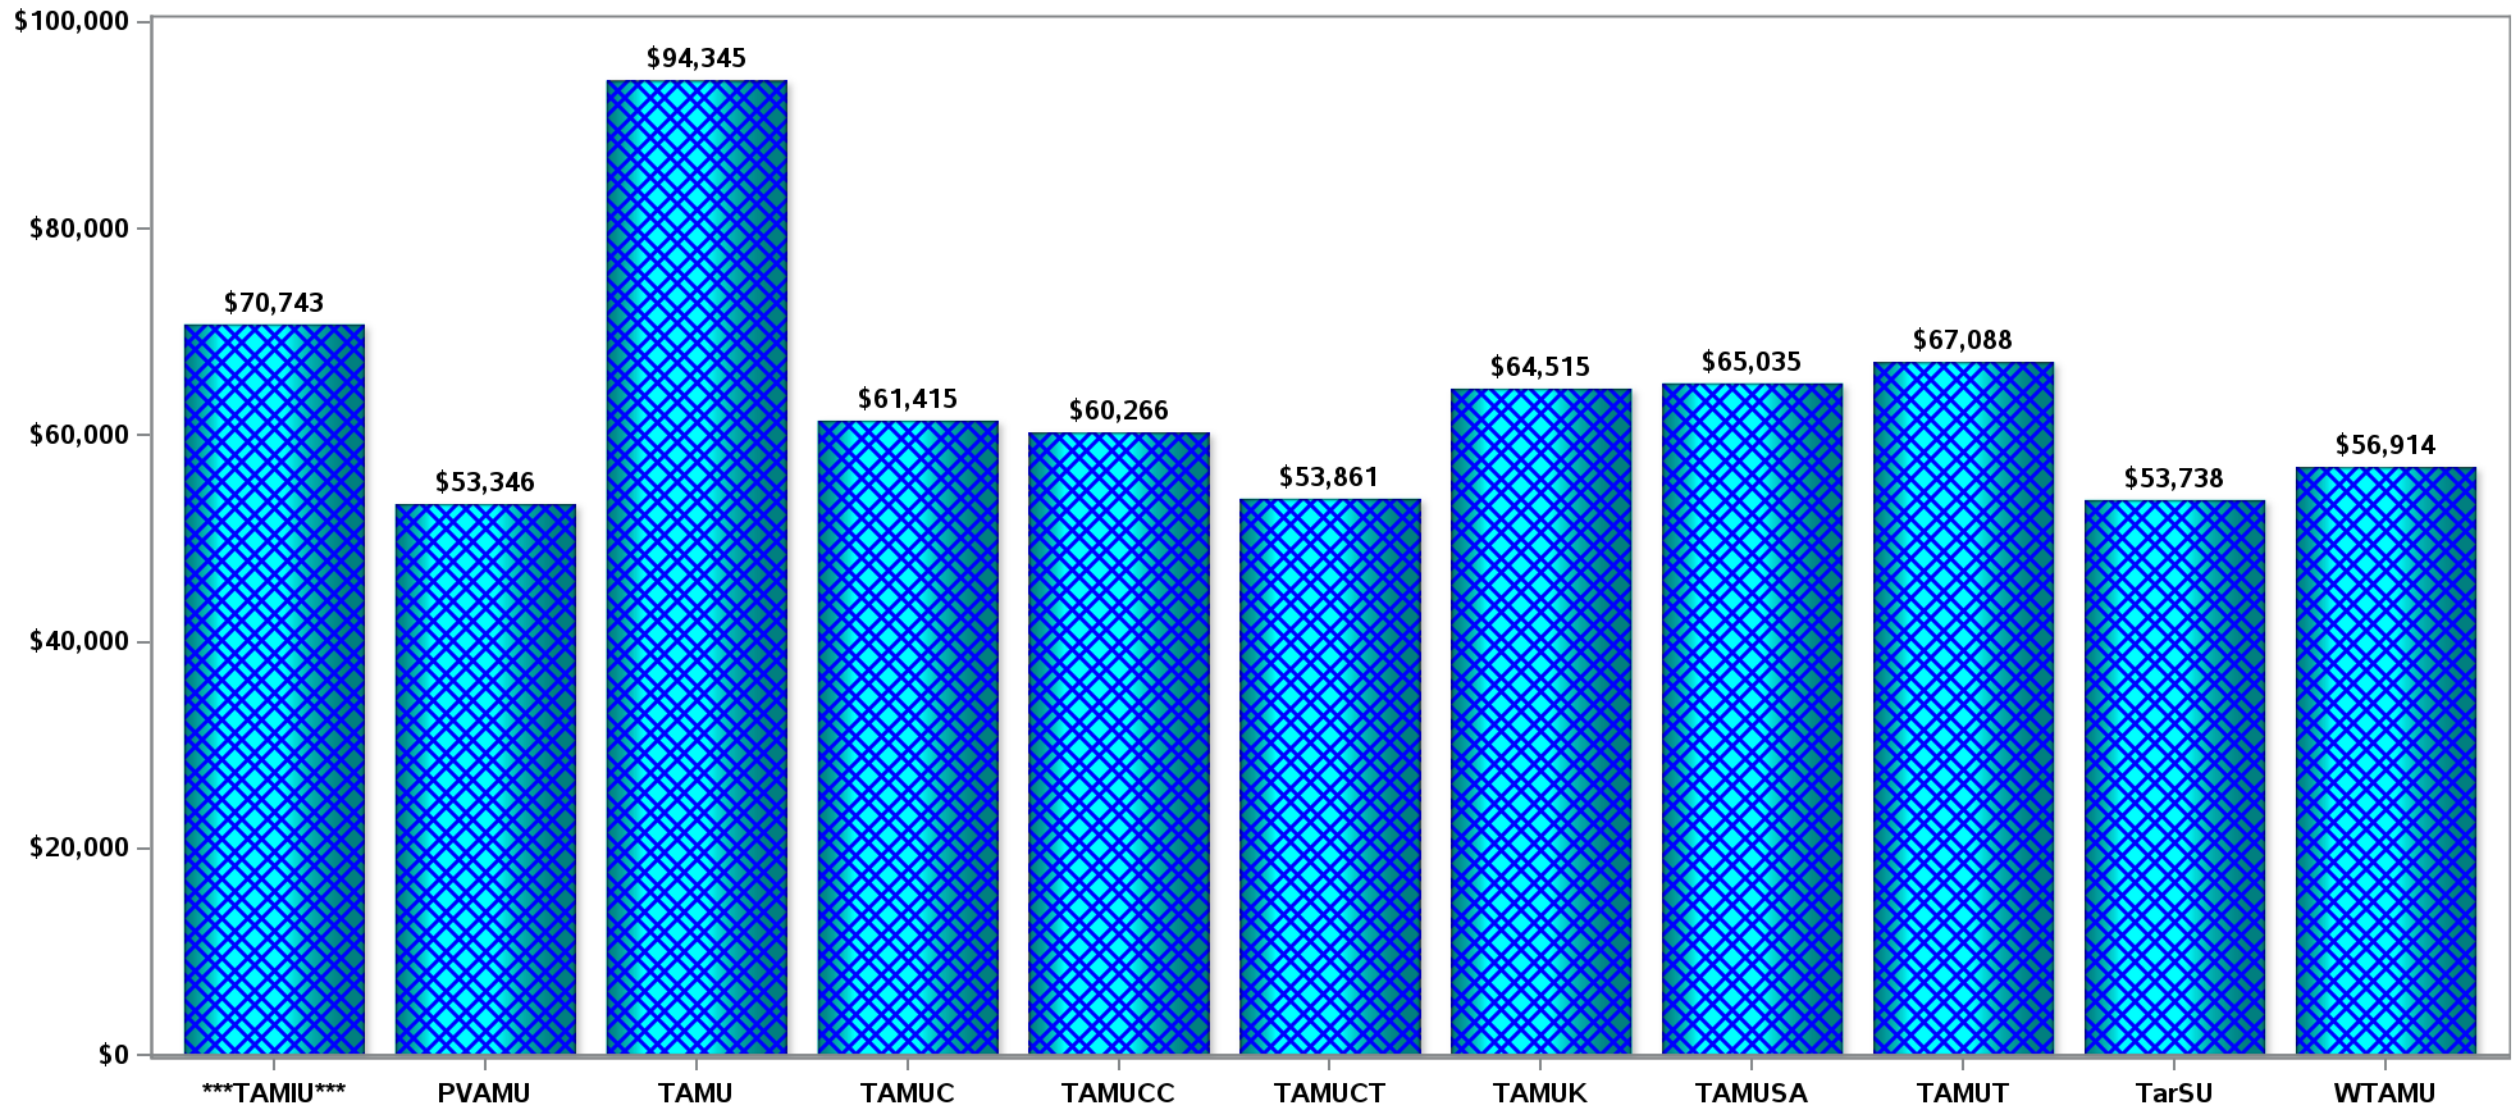

Average Salary for Instructional Staff Equated to 9-Month Texas A&M System Institutions Instructor