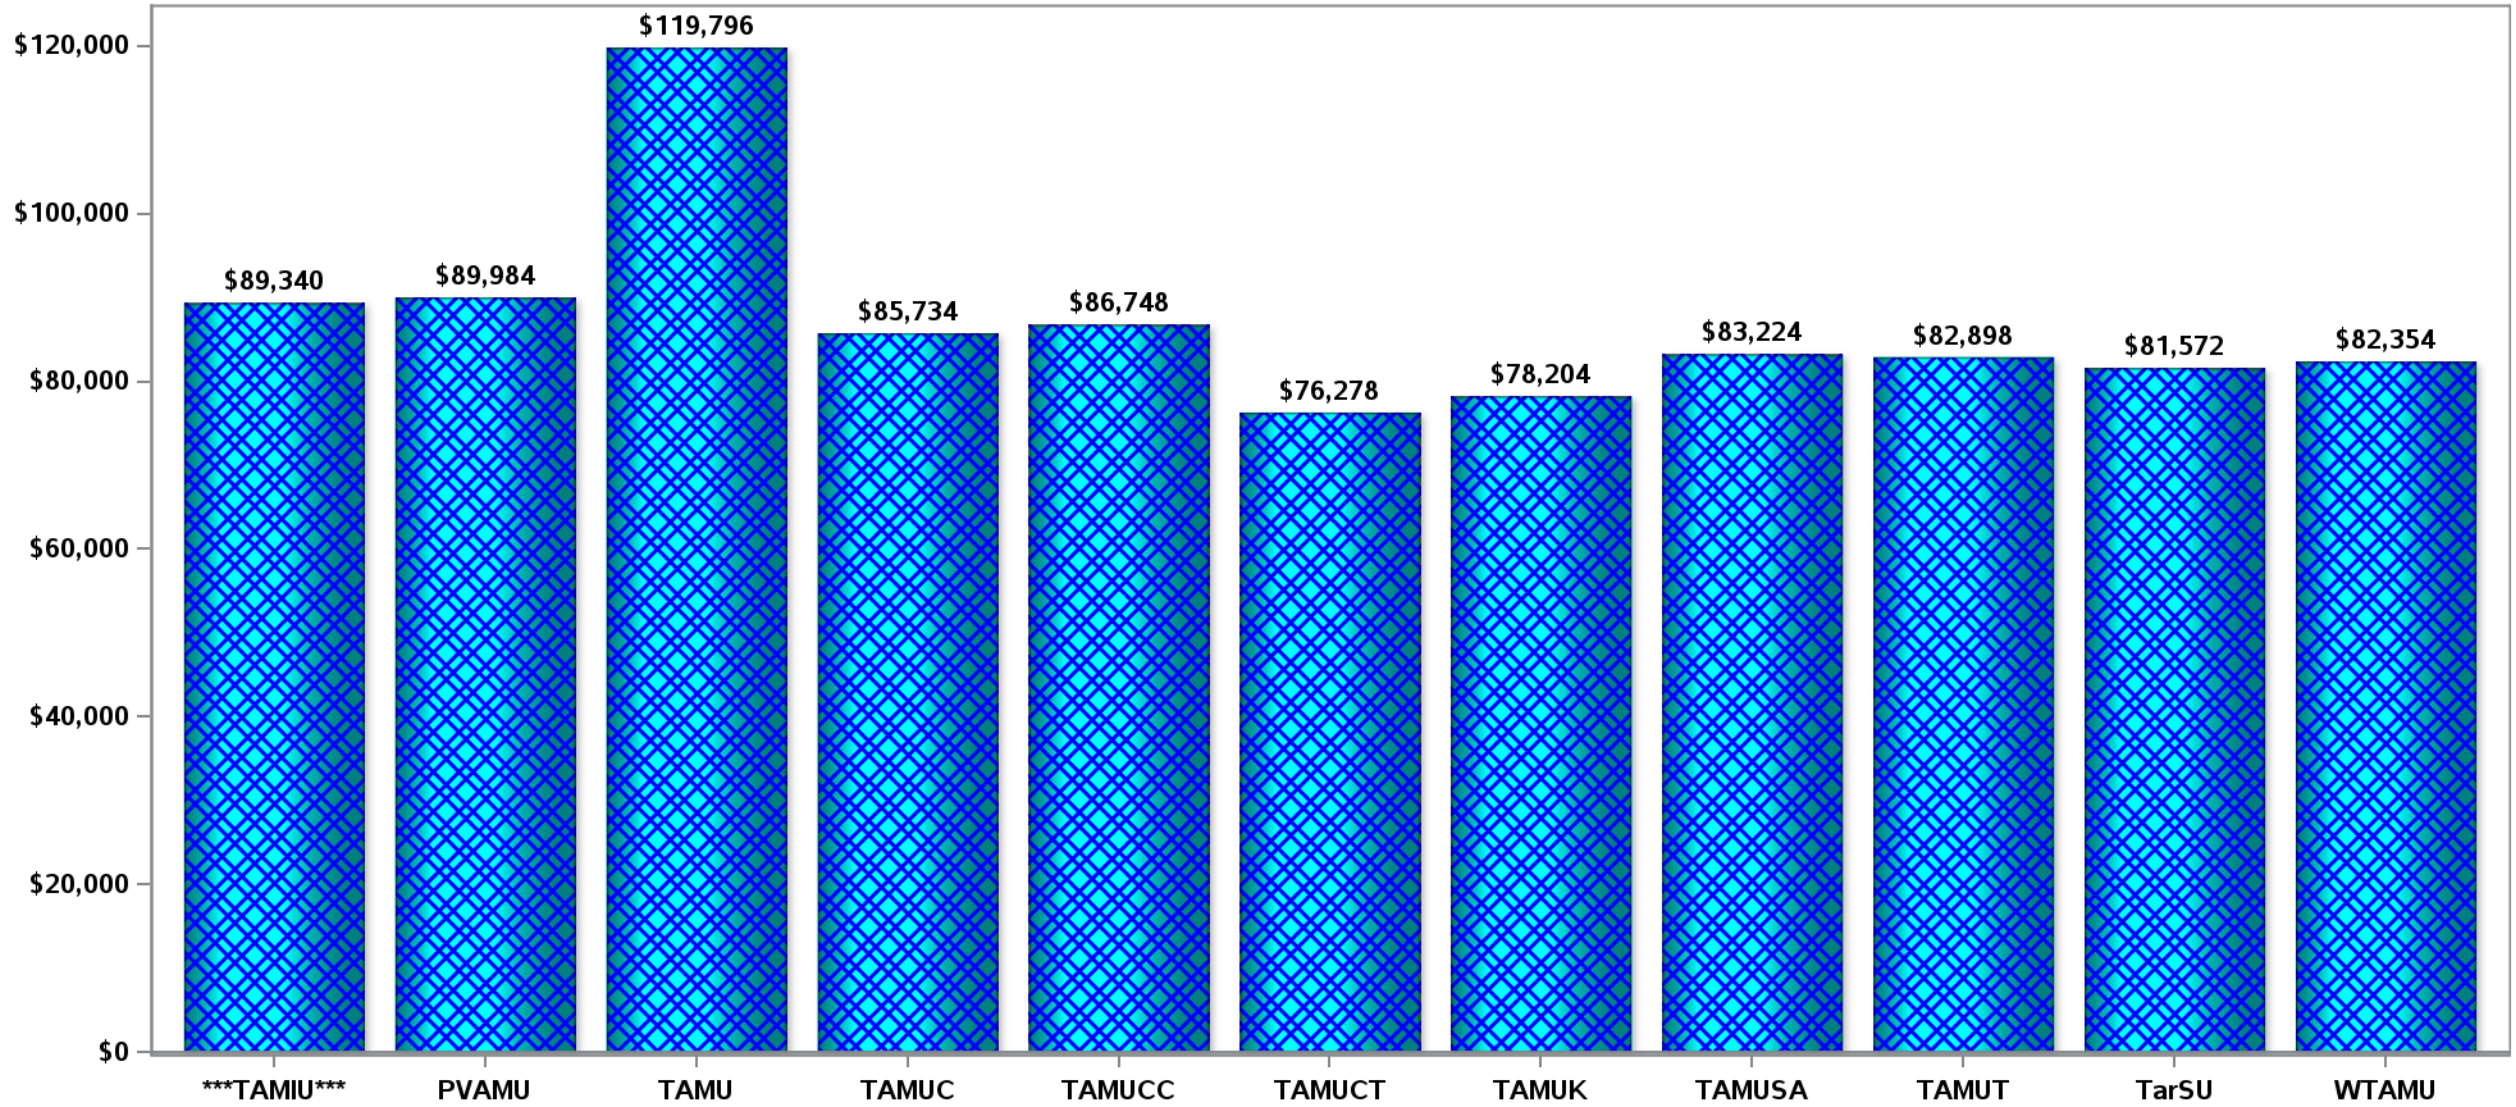

Average Salary for Instructional Staff Equated to 9-Month Texas A&M System Institutions Associate Professor