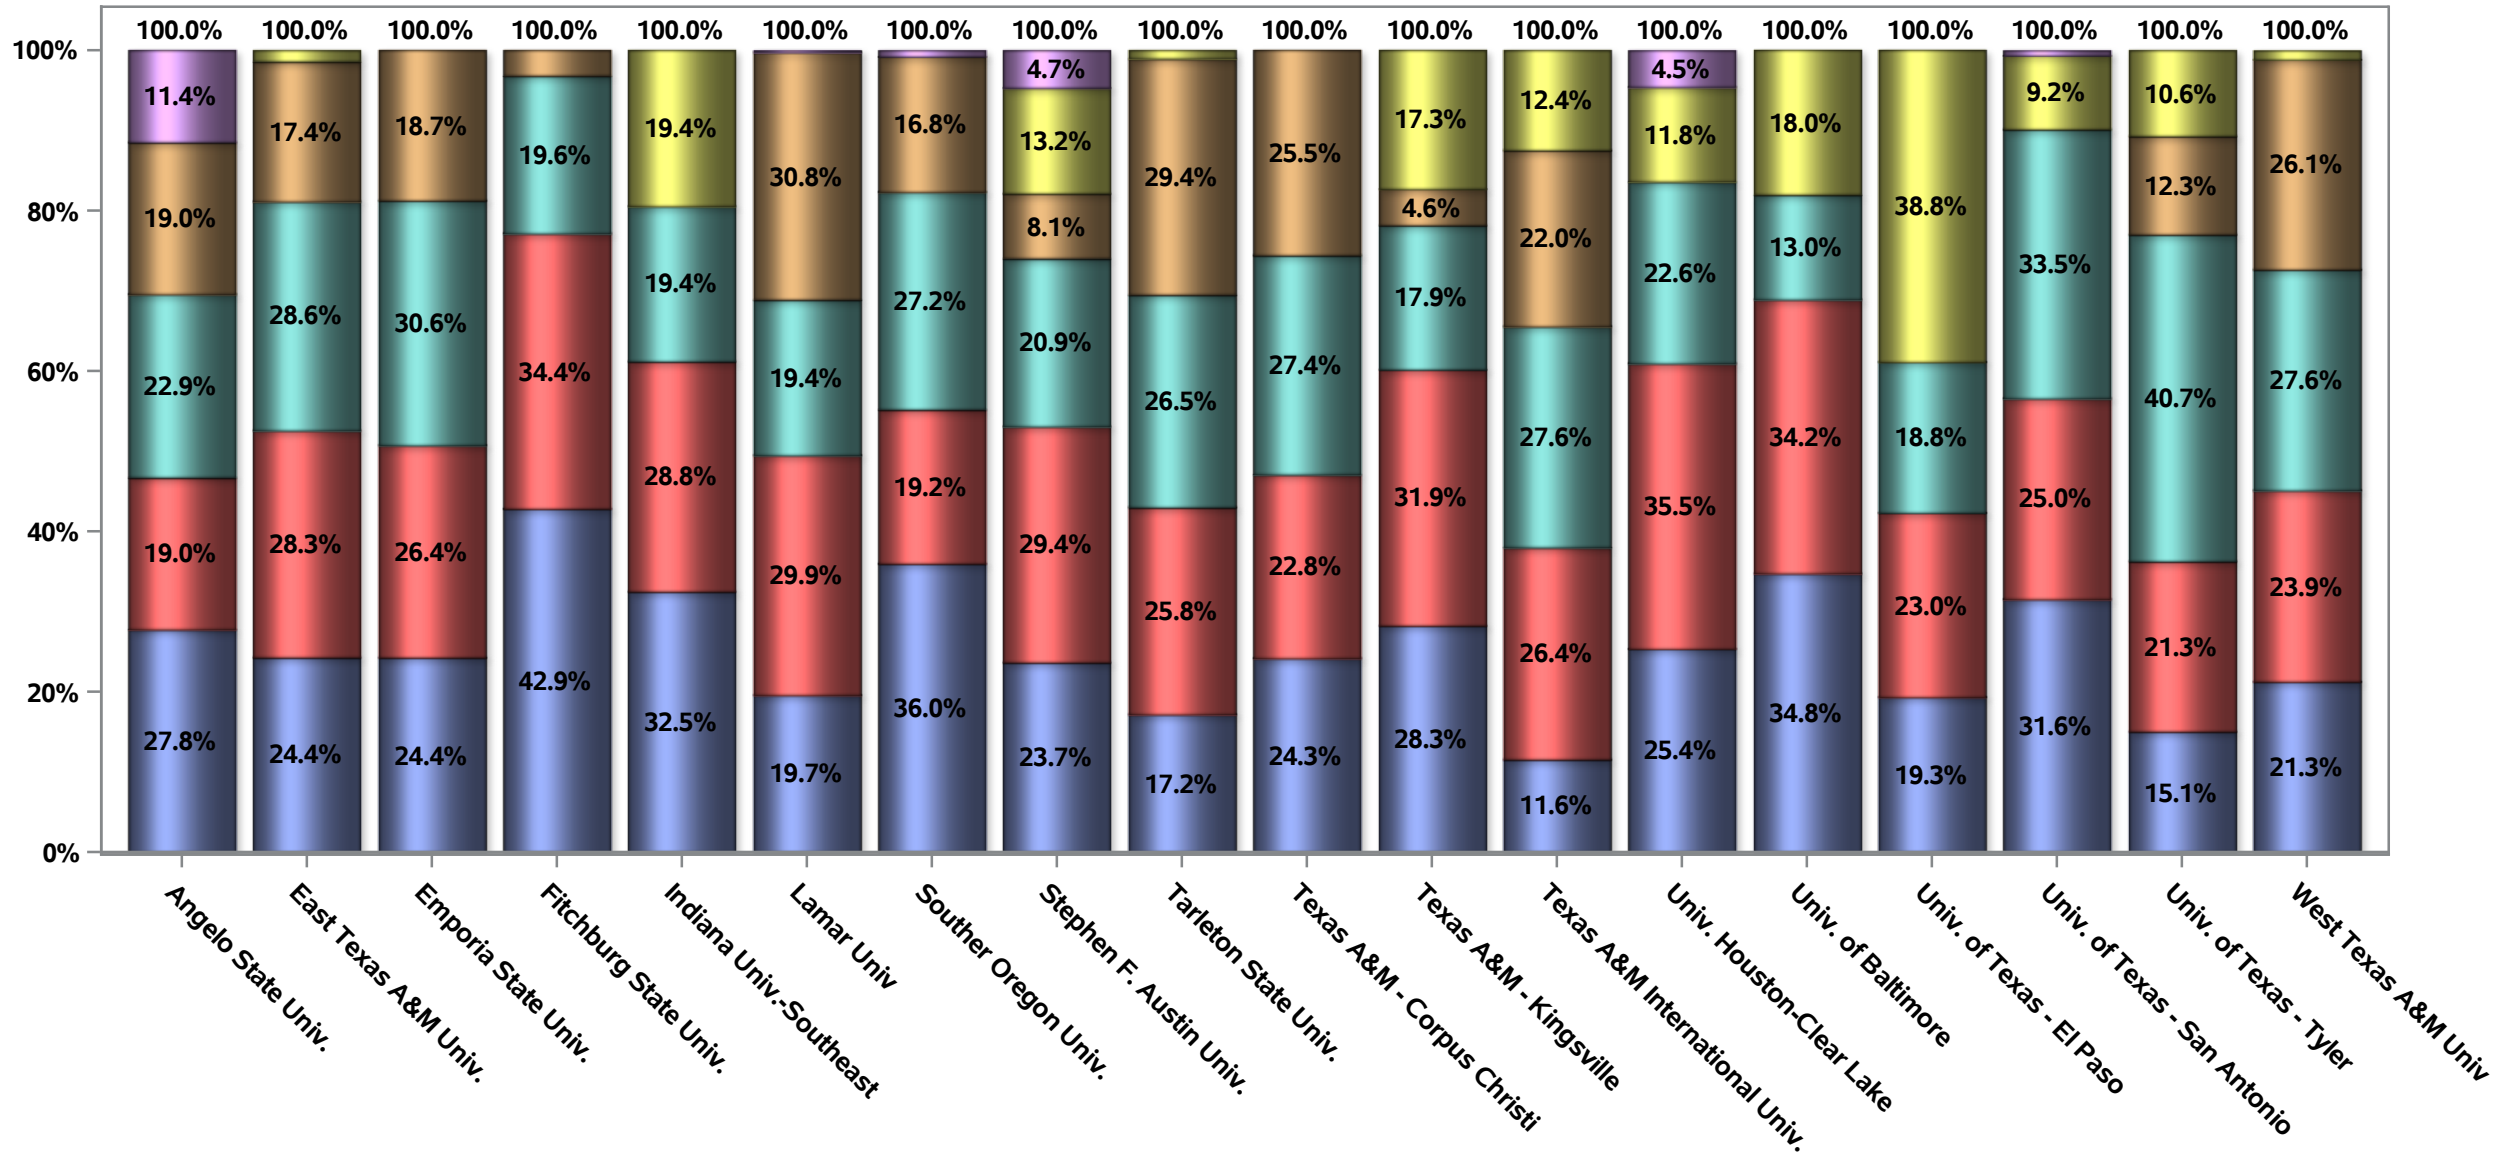

**IPEDS Instructional Salaries
Instructional Staff
Peer Institutions**

Number of Instructional Positions - IPEDS

Academic Rank Professor Associate Professor Assistant Professor Instructor No academic rank Lecturer

Number of Instructional Positions - IPEDS

Academic Rank Professor Associate Professor Assistant Professor Instructor No academic rank Lecturer

Average Salary for Instructional Staff Equated to 9-Month Peer Institutions Professor