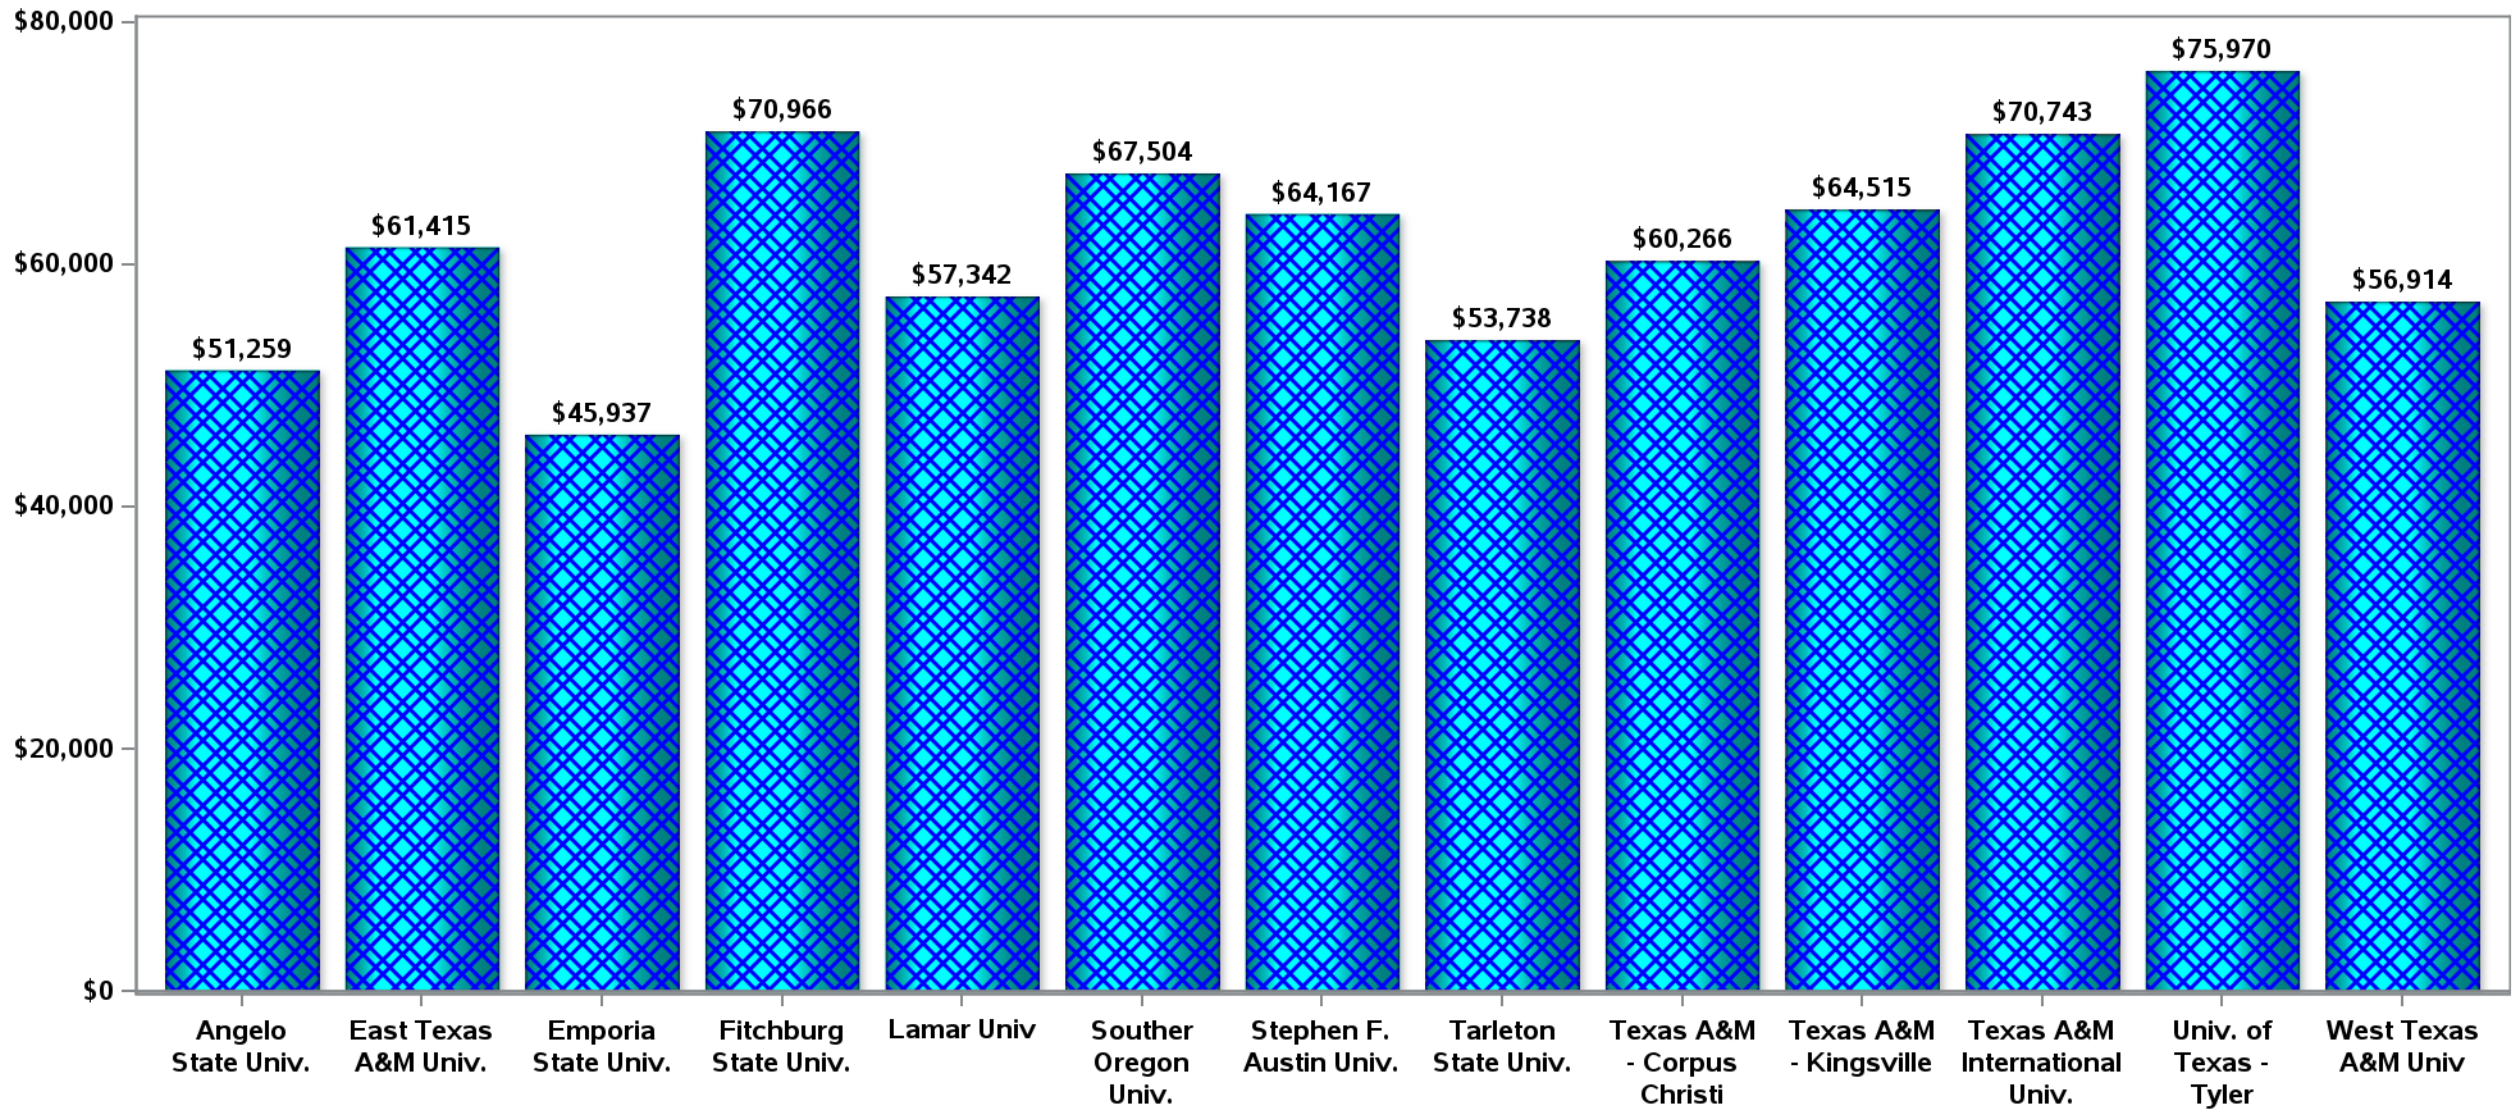

Average Salary for Instructional Staff Equated to 9-Month Peer Institutions Instructor