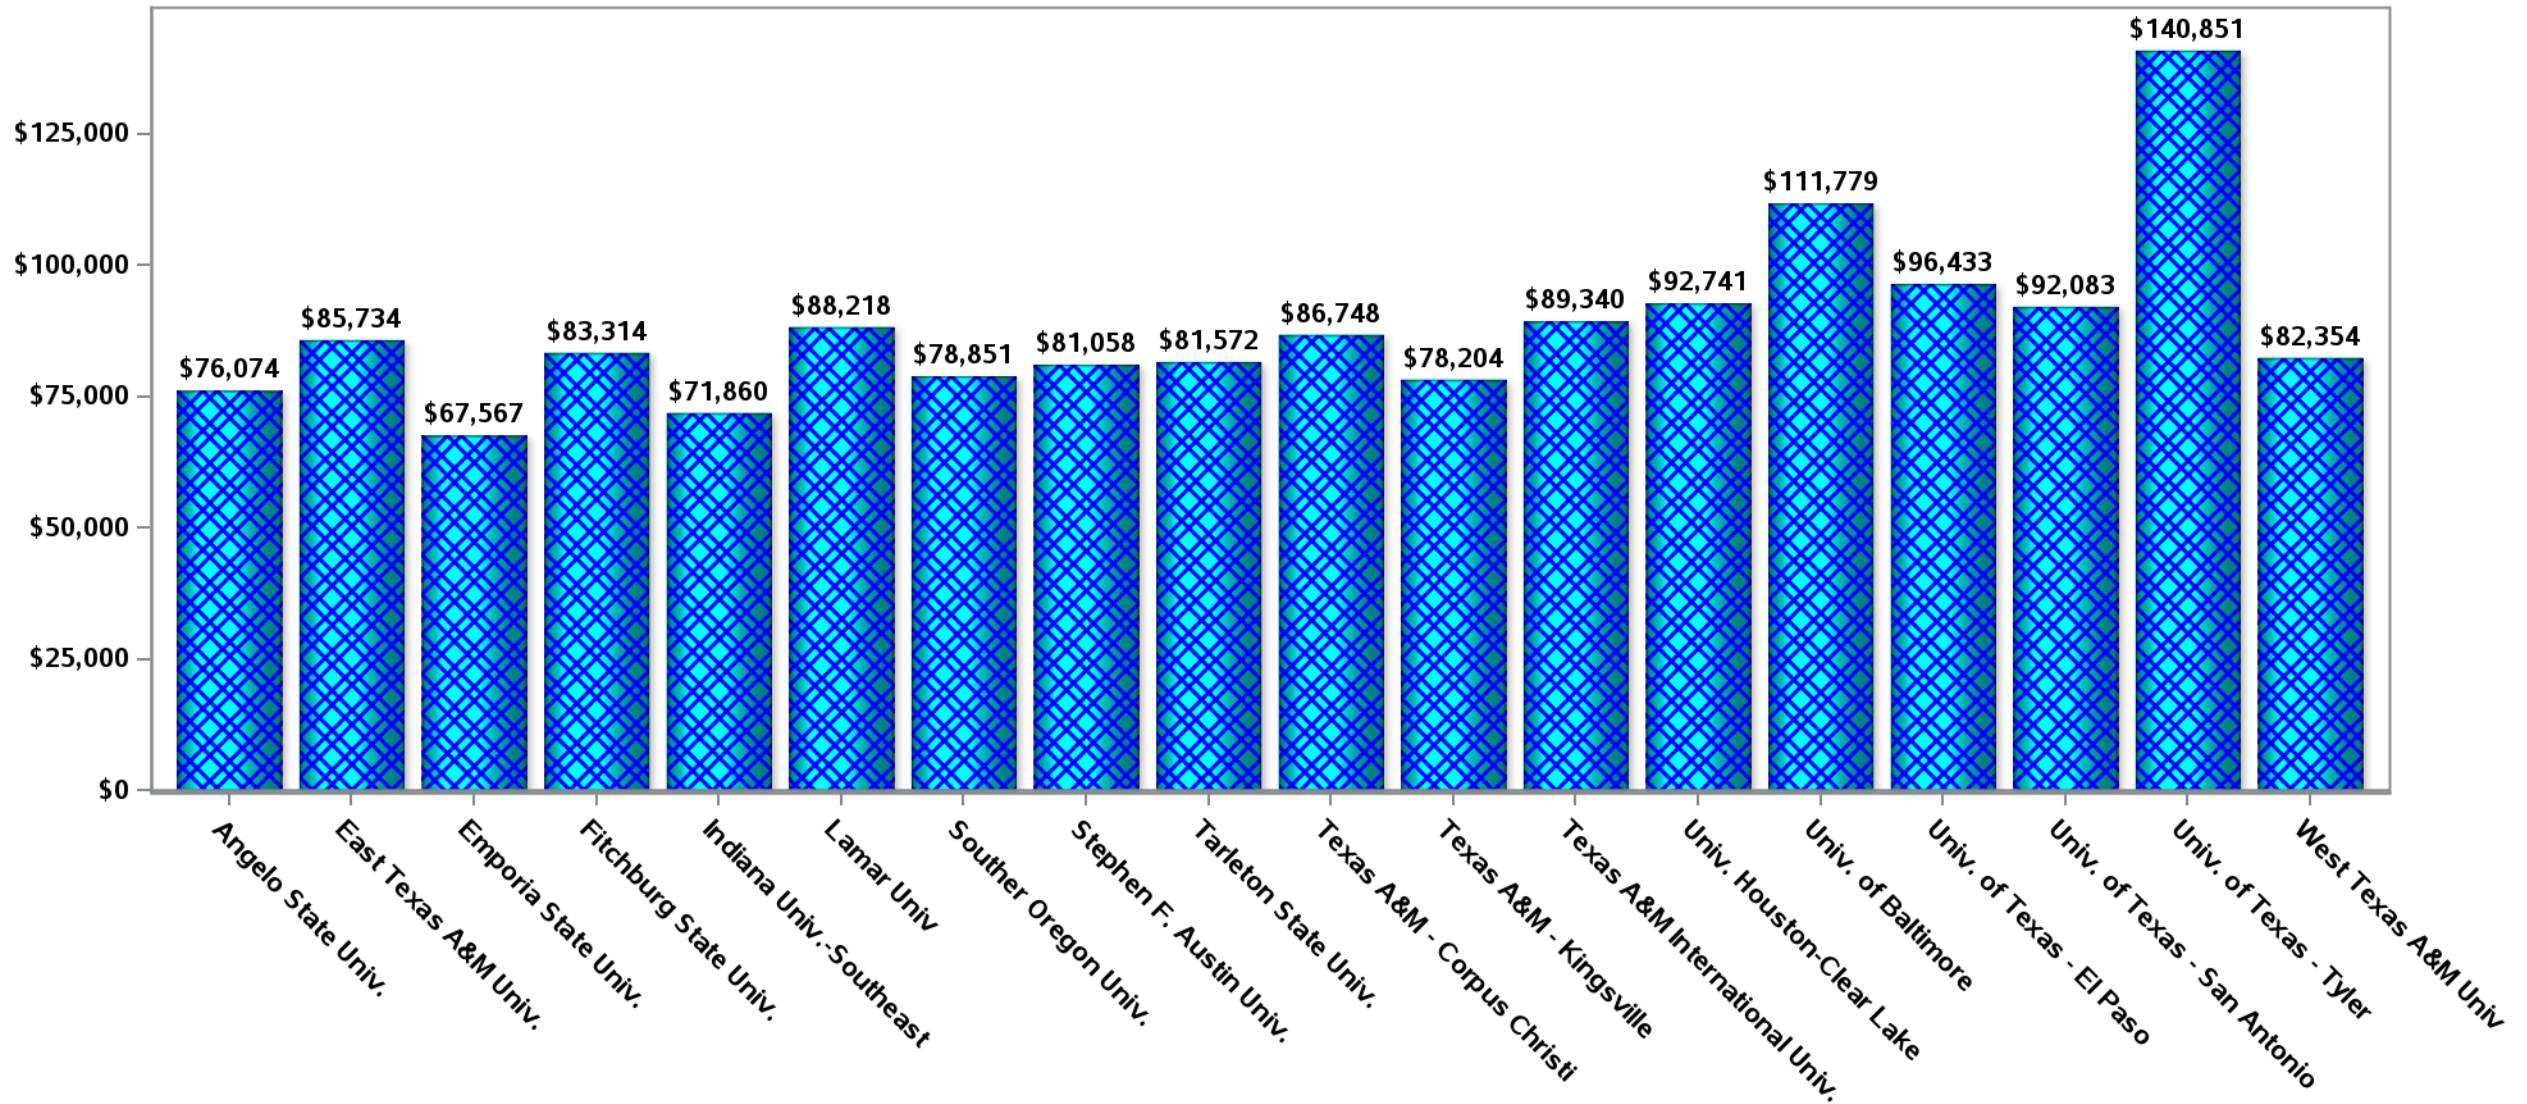

**Average Salary for Instructional Staff
Equated to 9-Month
Peer Institutions
Associate Professor**