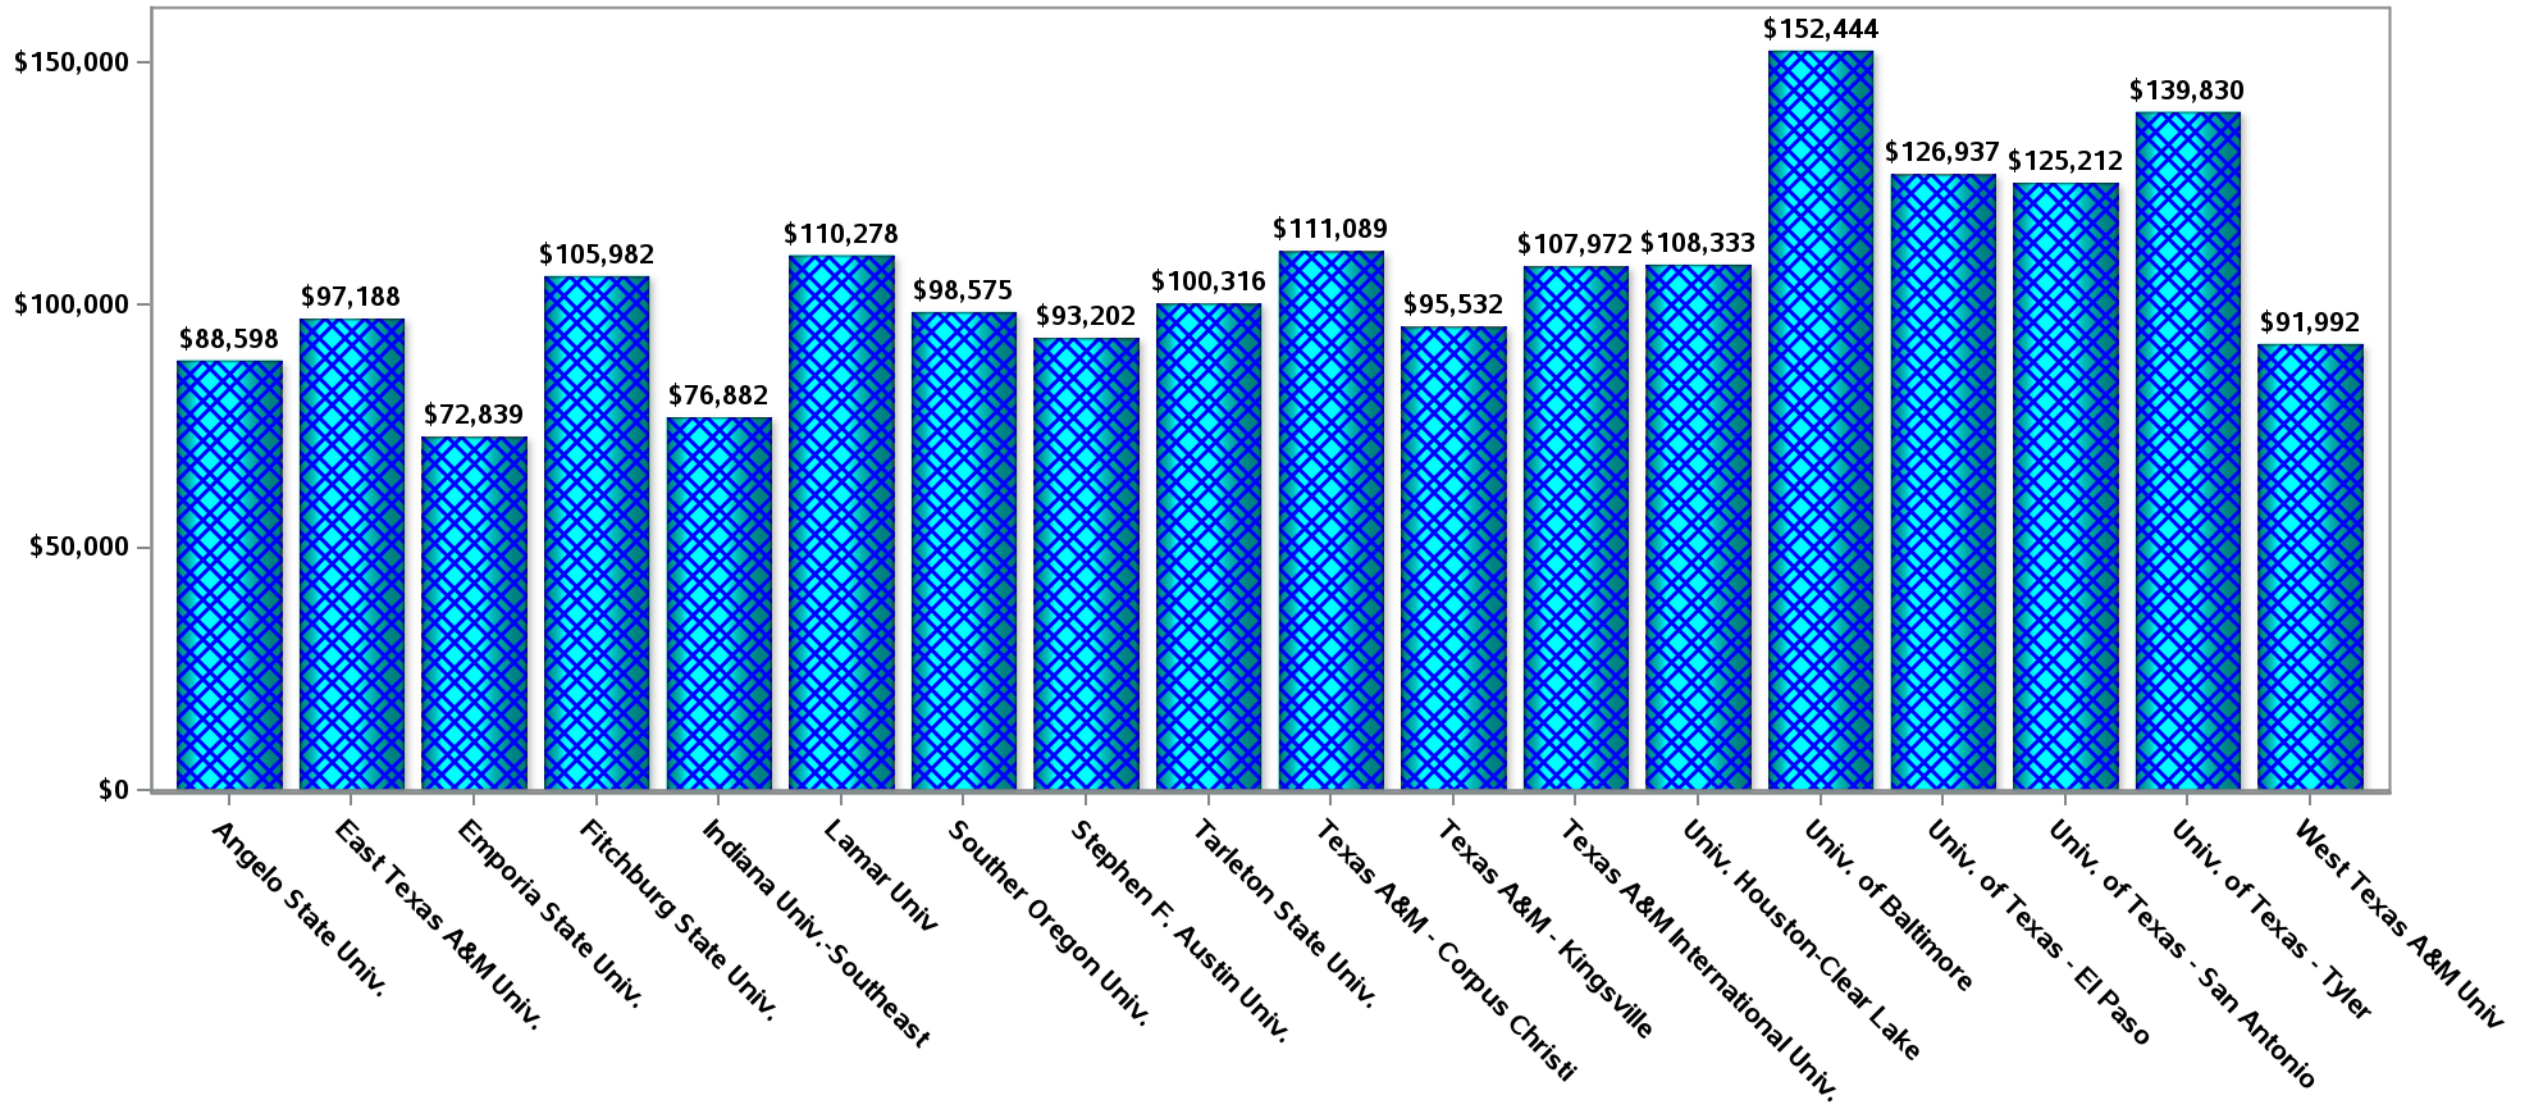

**IPEDS Instructional Salaries
Instructional Staff
Peer Institutions**

Number of Instructional Positions - IPEDS

Academic Rank Professor Associate Professor Assistant Professor Instructor No academic rank Lecturer

Number of Instructional Positions - IPEDS

Academic Rank Professor Associate Professor Assistant Professor Instructor No academic rank Lecturer

Average Salary for Instructional Staff Equated to 9-Month Peer Institutions Professor