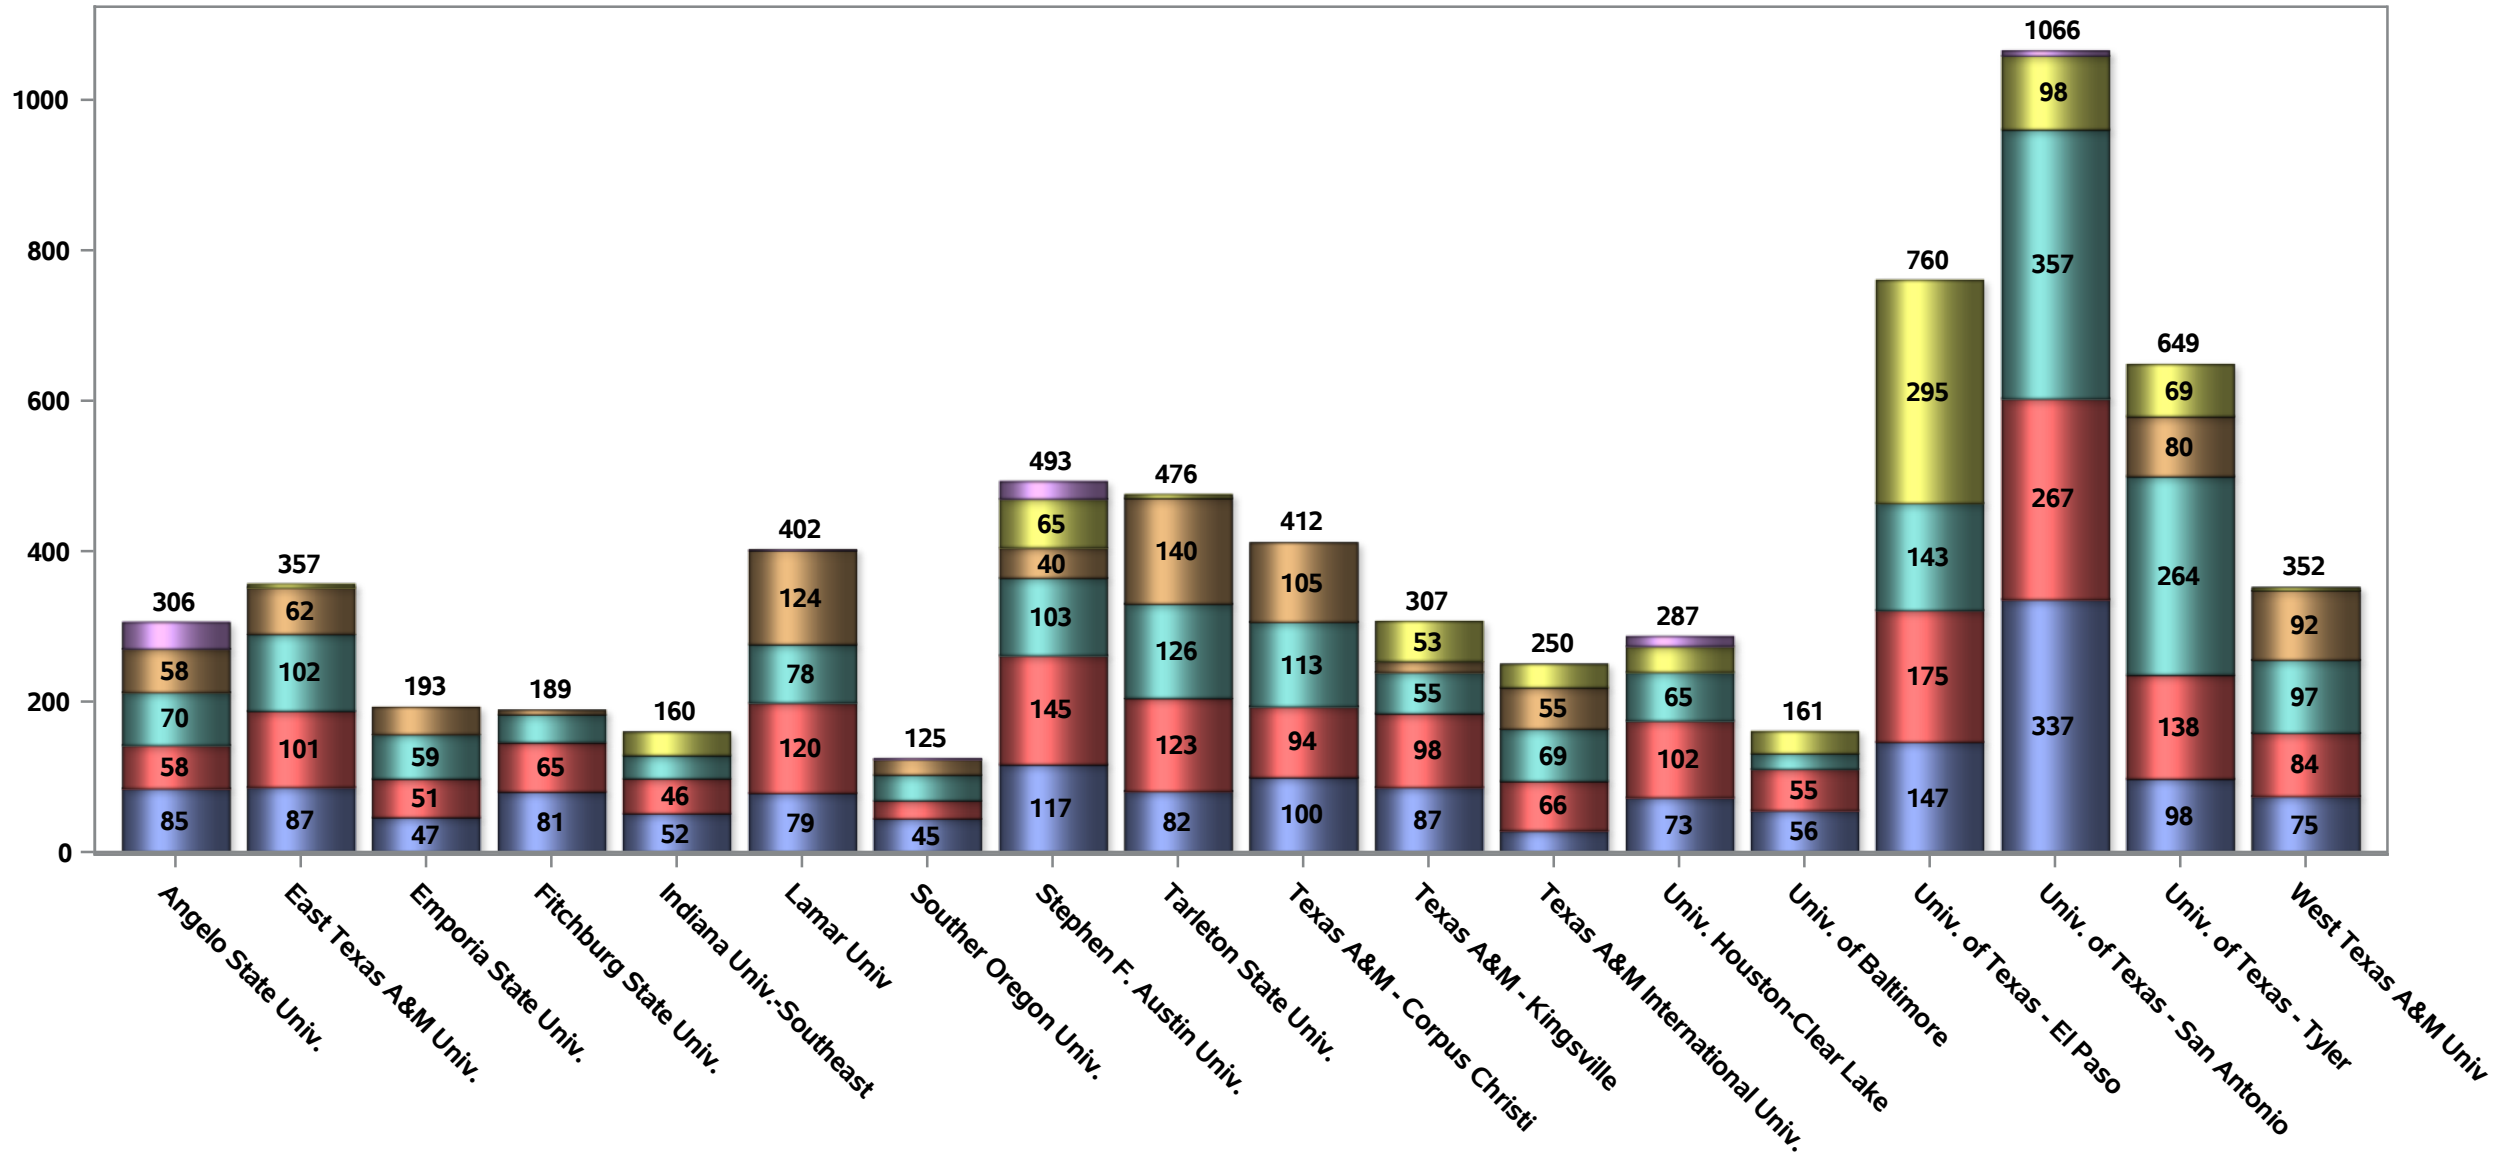

**IPEDS Instructional Salaries
Instructional Staff
Peer Institutions**

Number of Instructional Positions - IPEDS

Academic Rank Professor Associate Professor Assistant Professor Instructor No academic rank Lecturer

Number of Instructional Positions - IPEDS

Academic Rank Professor Associate Professor Assistant Professor Instructor No academic rank Lecturer

Average Salary for Instructional Staff Equated to 9-Month Peer Institutions Professor