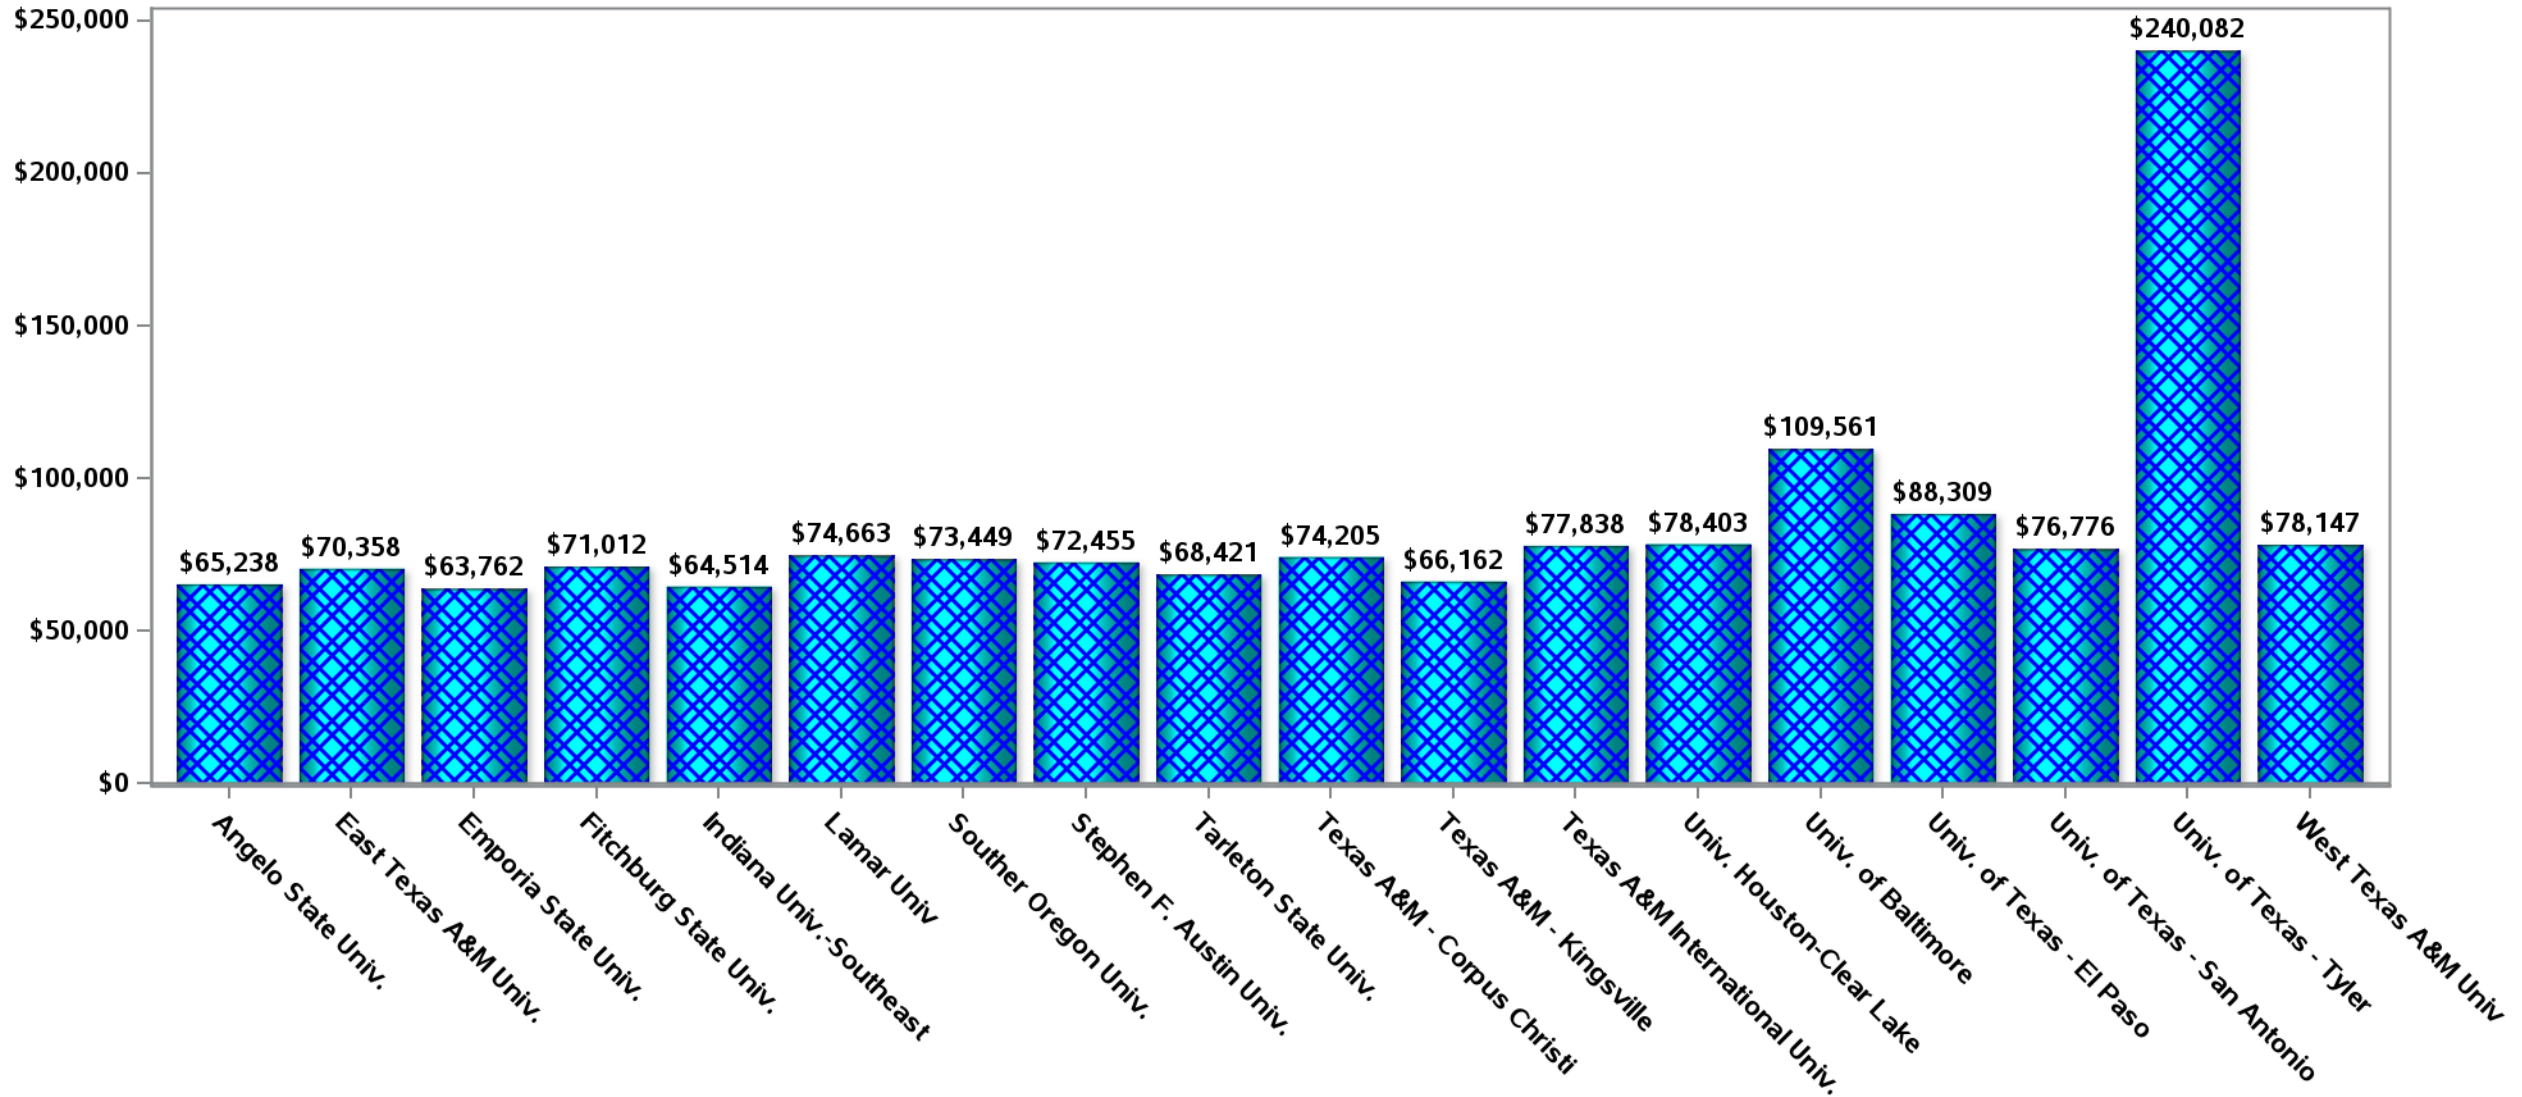

Average Salary for Instructional Staff Equated to 9-Month Peer Institutions Assistant Professor