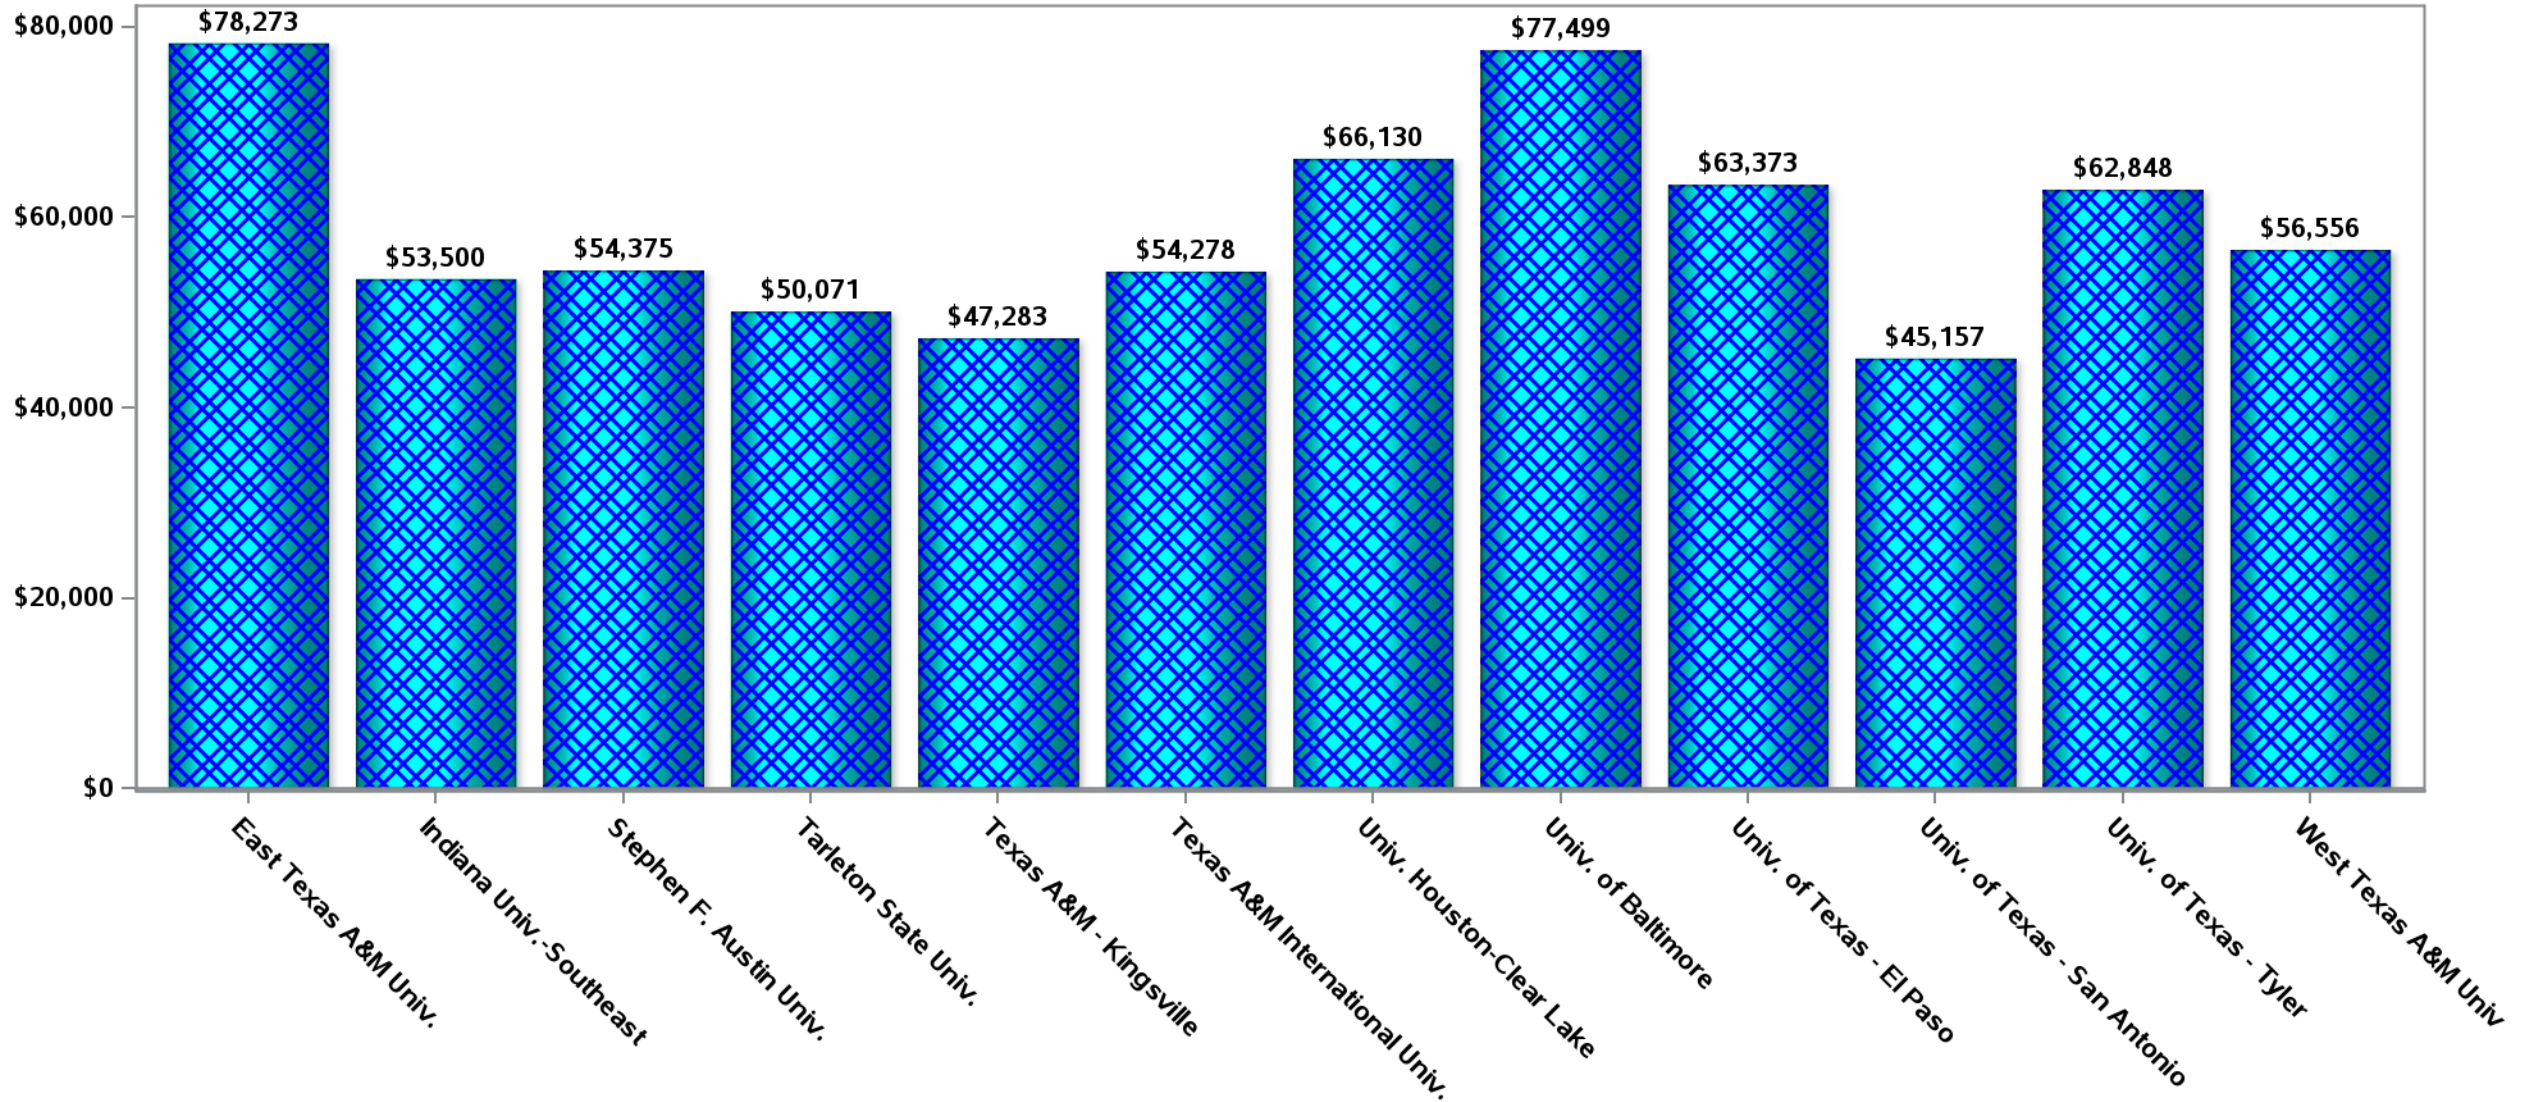

Average Salary for Instructional Staff Equated to 9-Month Peer Institutions Lecturer