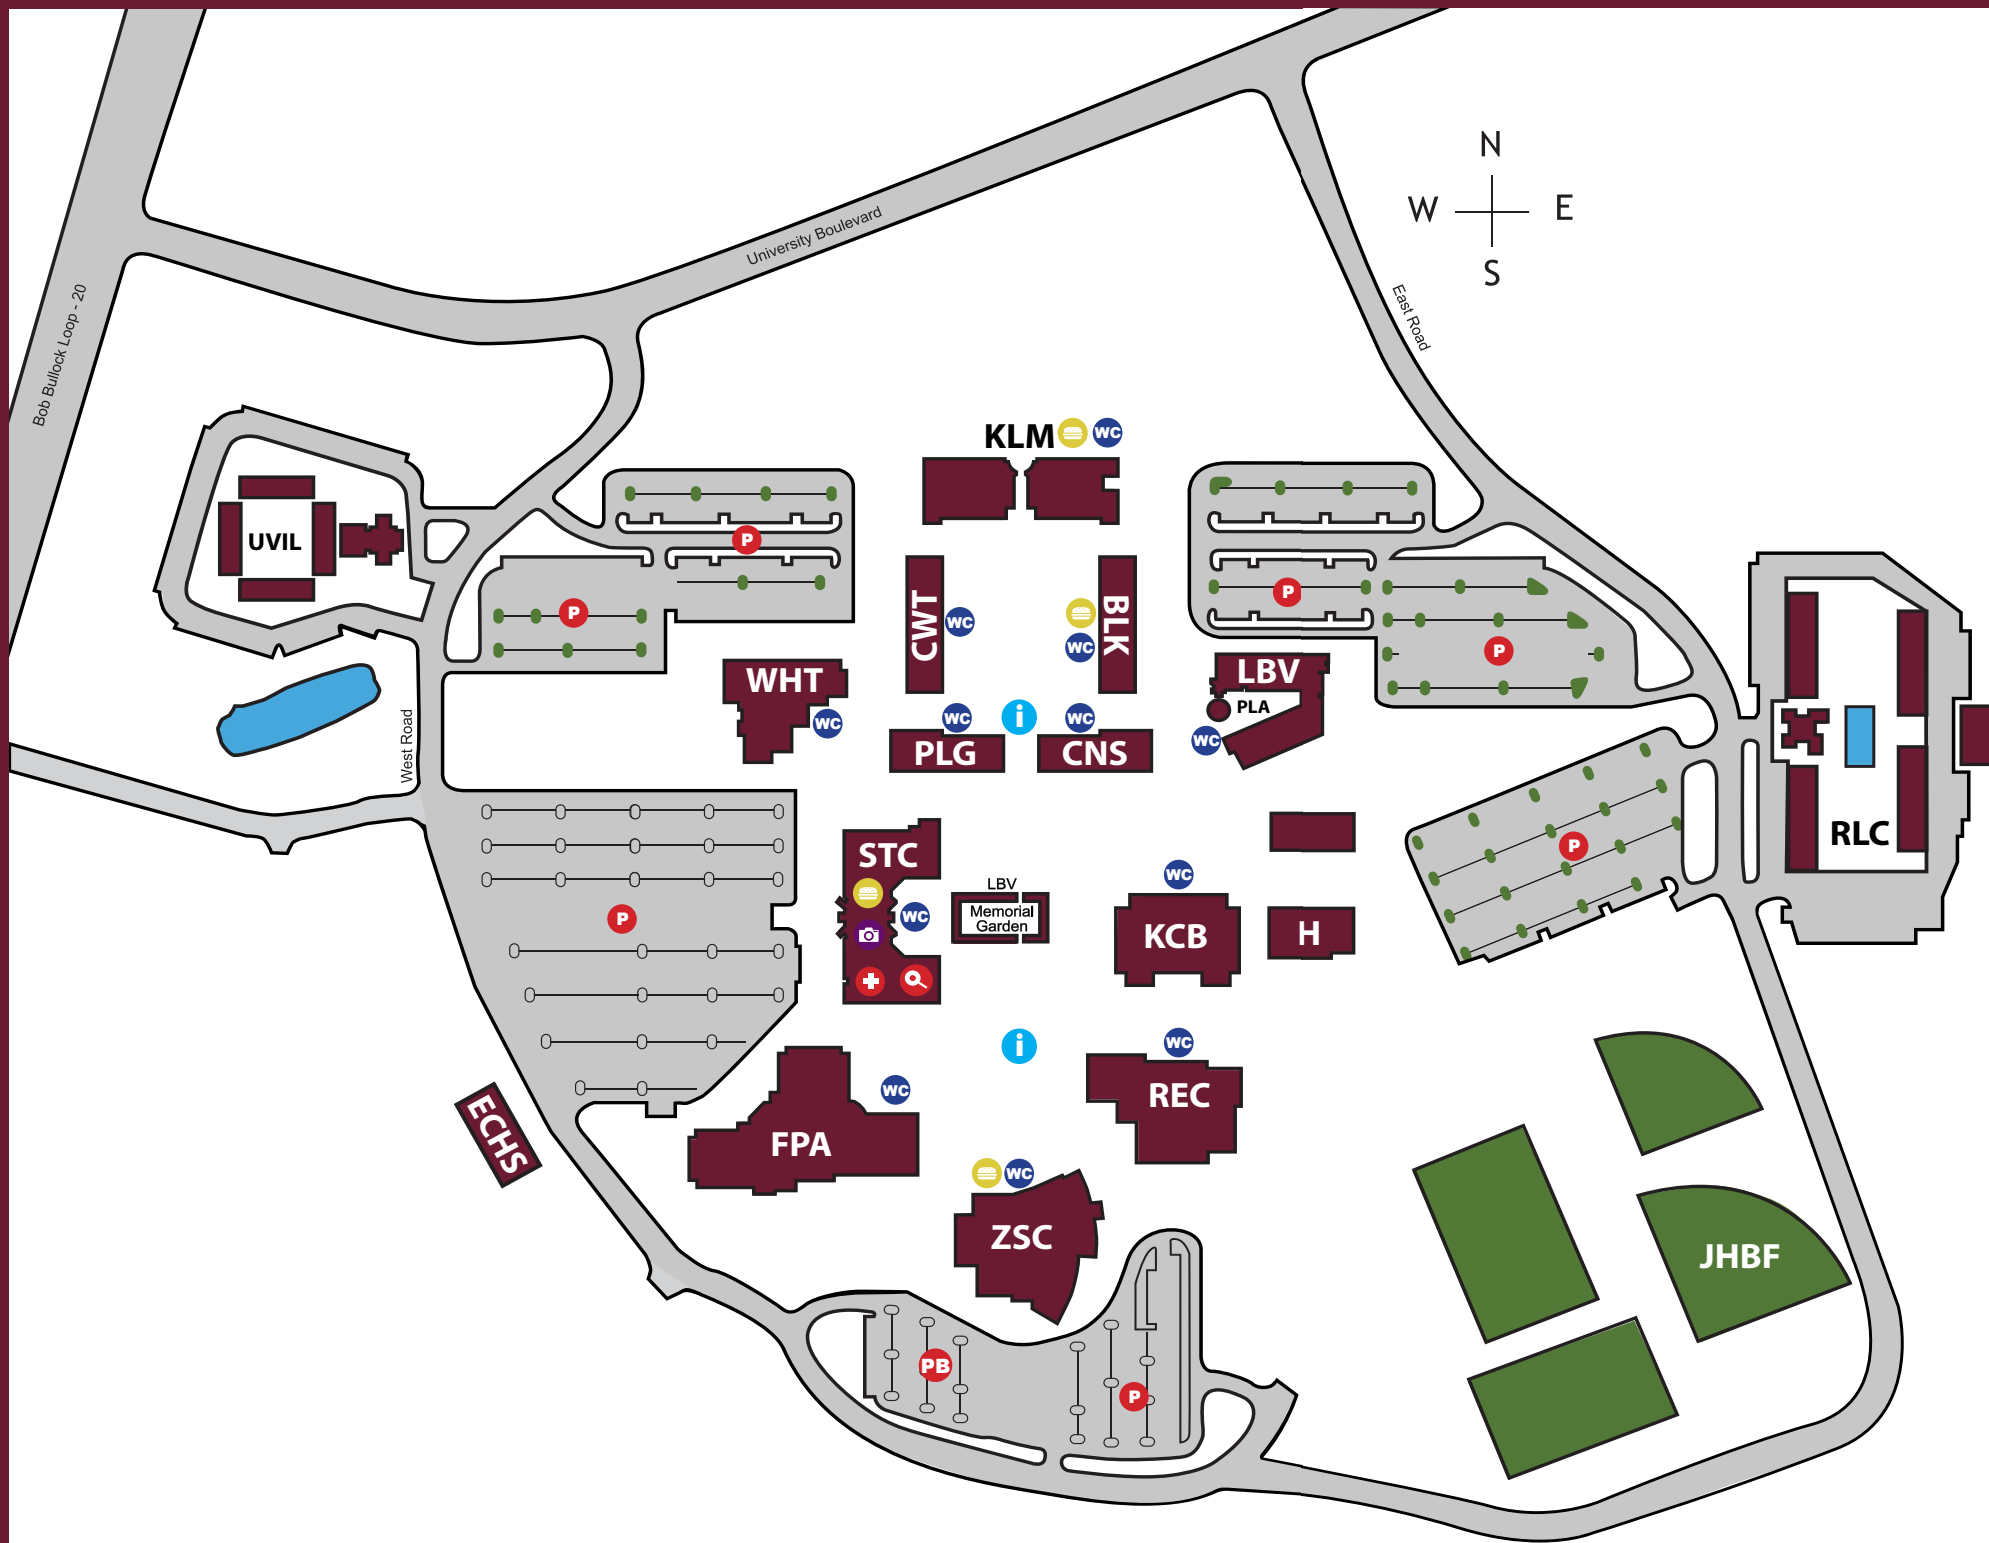

DISCOVER TAMIU

- PARKING
- PARKING FOR BUSES
- FIRST AID
- LOST AND FOUND
- INFORMATION CENTERS
- RESTROOMS
- FOOD SERVICES
- GROUP PHOTO

- KLM** -Sue and Radcliffe Killam Library
- CWT** -Dr. Billy F. Cowart Hall
- BLK** -Bob Bullock Hall
- WHTC** -Western Hemispheric Trade Center
- PLG** -Anthony J. and Georgia A. Pellegrino Hall
- CNS** -Dr. F.M. Canseco Hall
- LBV** -Lamar Bruni Vergara Science Center
- STC** -Student Center
- KCB** -Kinesiology - Convocation Building
- FPA** -Center for the Fine and Performing Arts
- ZSC** -Judith Zaffirini Success Center
- KCB** -Kinesiology, Wellness and Recreation Center

By participating in the Discover TAMIU event, you authorize Texas A&M International University (TAMIU) and its approved representatives the right and permission to use and publish any photographs/film/videotapes/electronic representations and/or sound recordings of you and your children during all Discover TAMIU activities. Your participation in Discover TAMIU also releases TAMIU and its employees, volunteers and related parties from any and all liability and authorizes TAMIU the right to reproduce, sell, copyright, exhibit, broadcast, electronically store and distribute these photographs/film/videotapes/electronic representations and or sound recordings without limitation at the discretion of TAMIU.