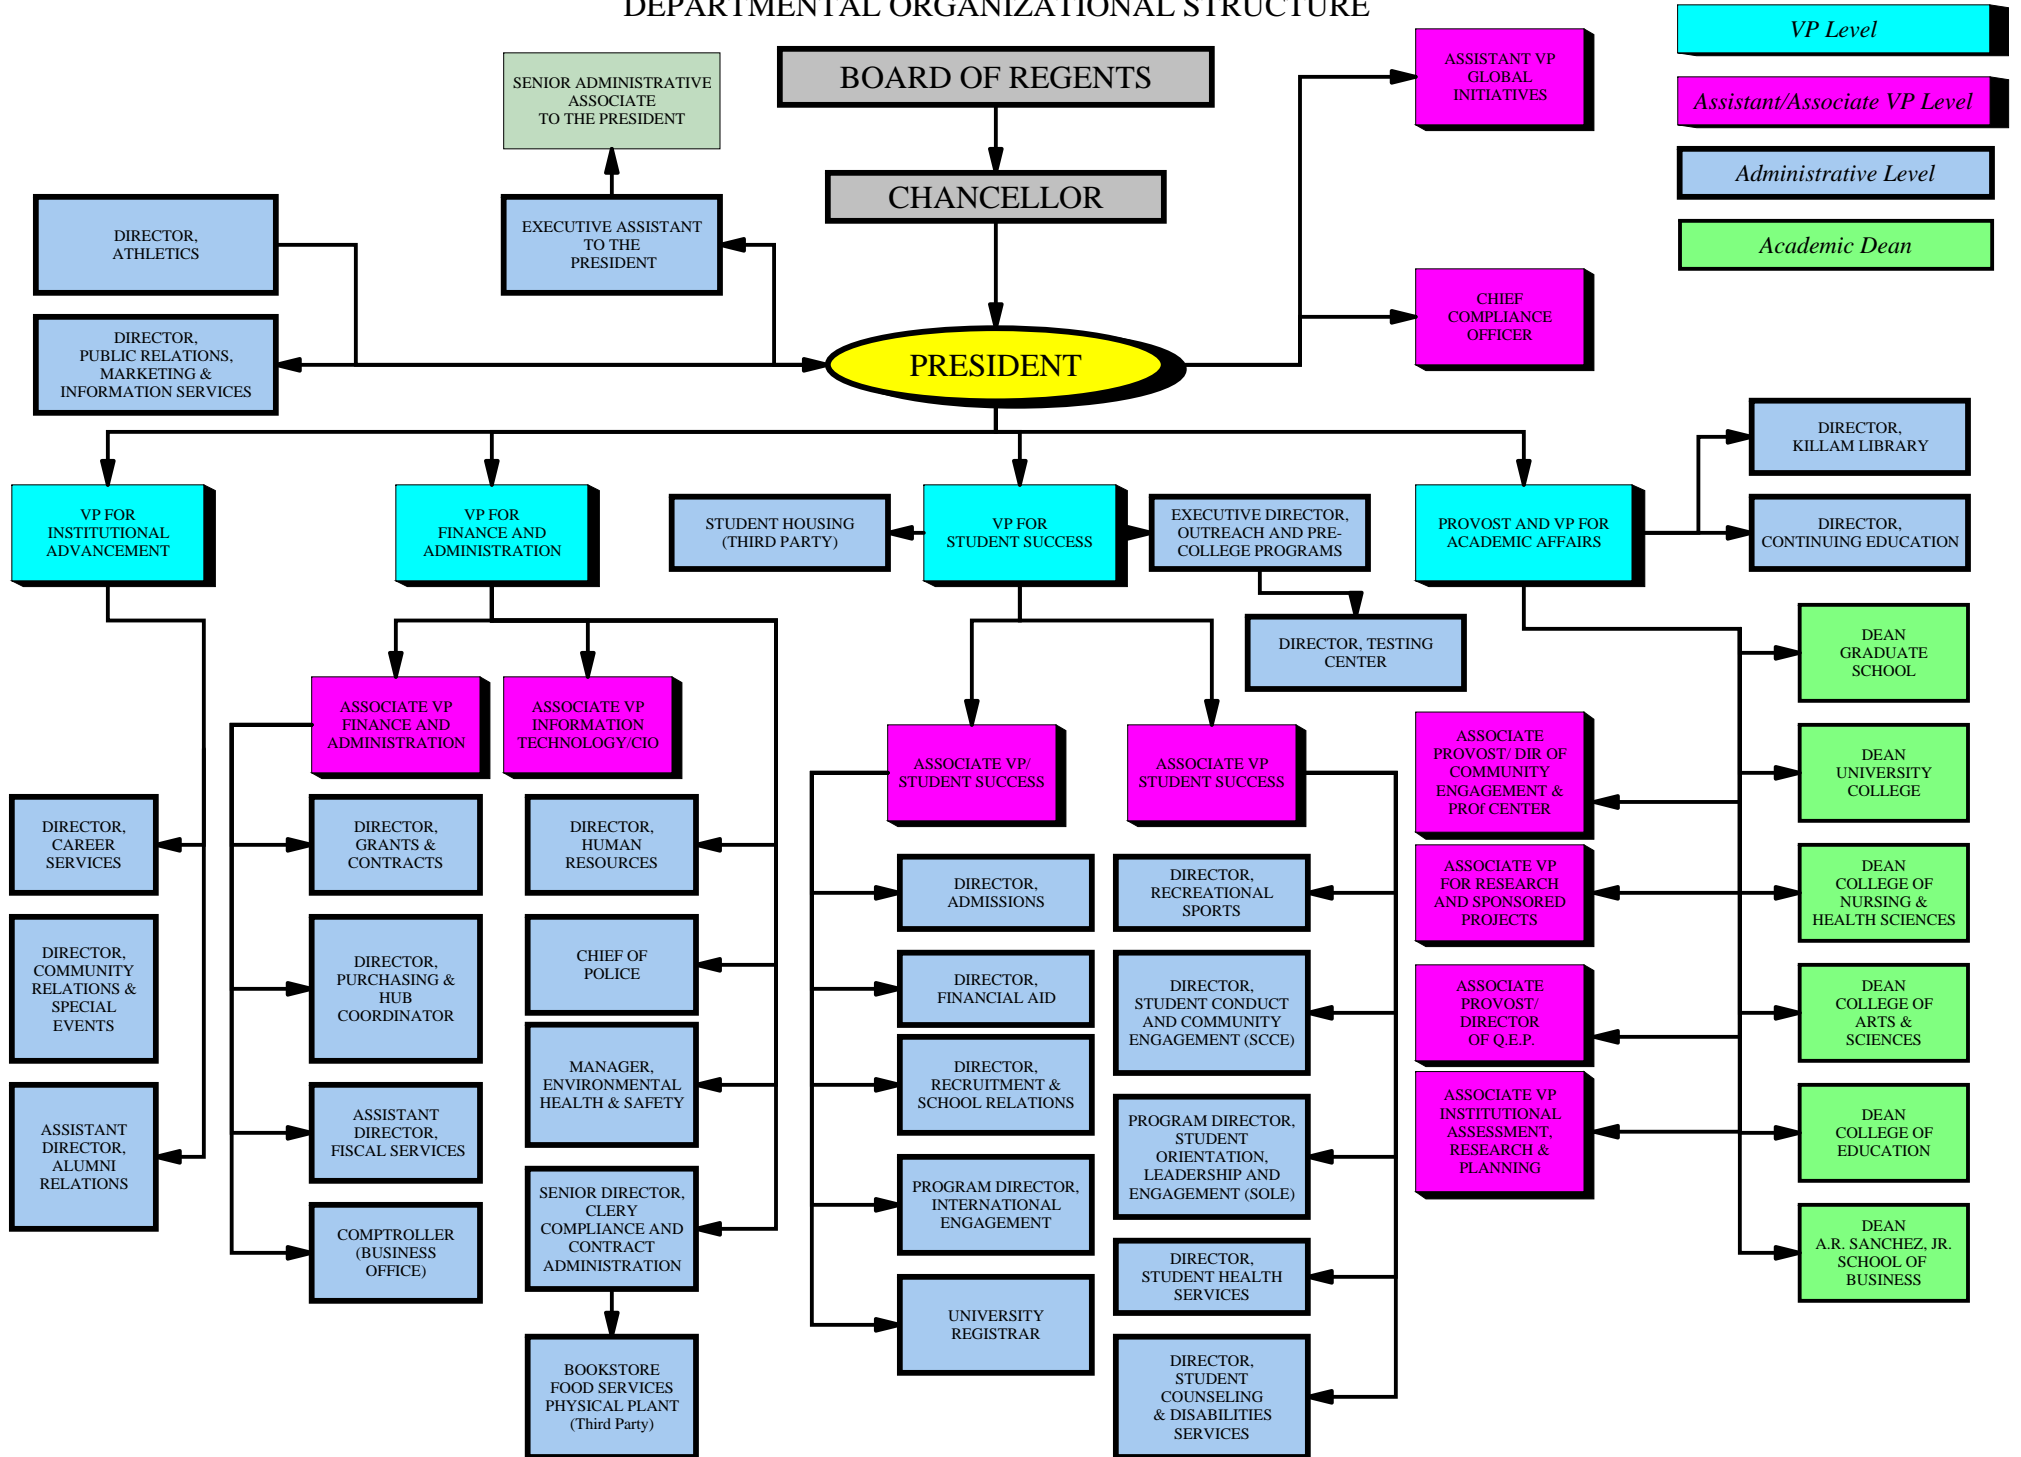

# TEXAS A&M INTERNATIONAL UNIVERSITY

## DEPARTMENTAL ORGANIZATIONAL STRUCTURE

REVISED 10/01/2020

**VP Level**

**Assistant/Associate VP Level**

**Administrative Level**

**Academic Dean**